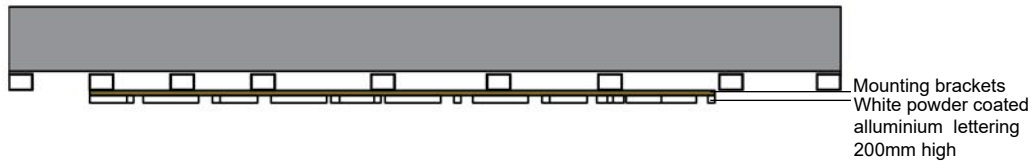

MIDFORD ST SIGNAGE ELEVATION - SCALE 1: 20

MIDFORD PLACE SIGNAGE PLAN - SCALE 1: 20

MIDFORD PLACE SIGNAGE SECTION - SCALE 1: 5

MIDFORD PLACE ELEVATION - SCALE 1:100

Revisions	-
-----------	---

Client	BenevolentAI
--------	--------------