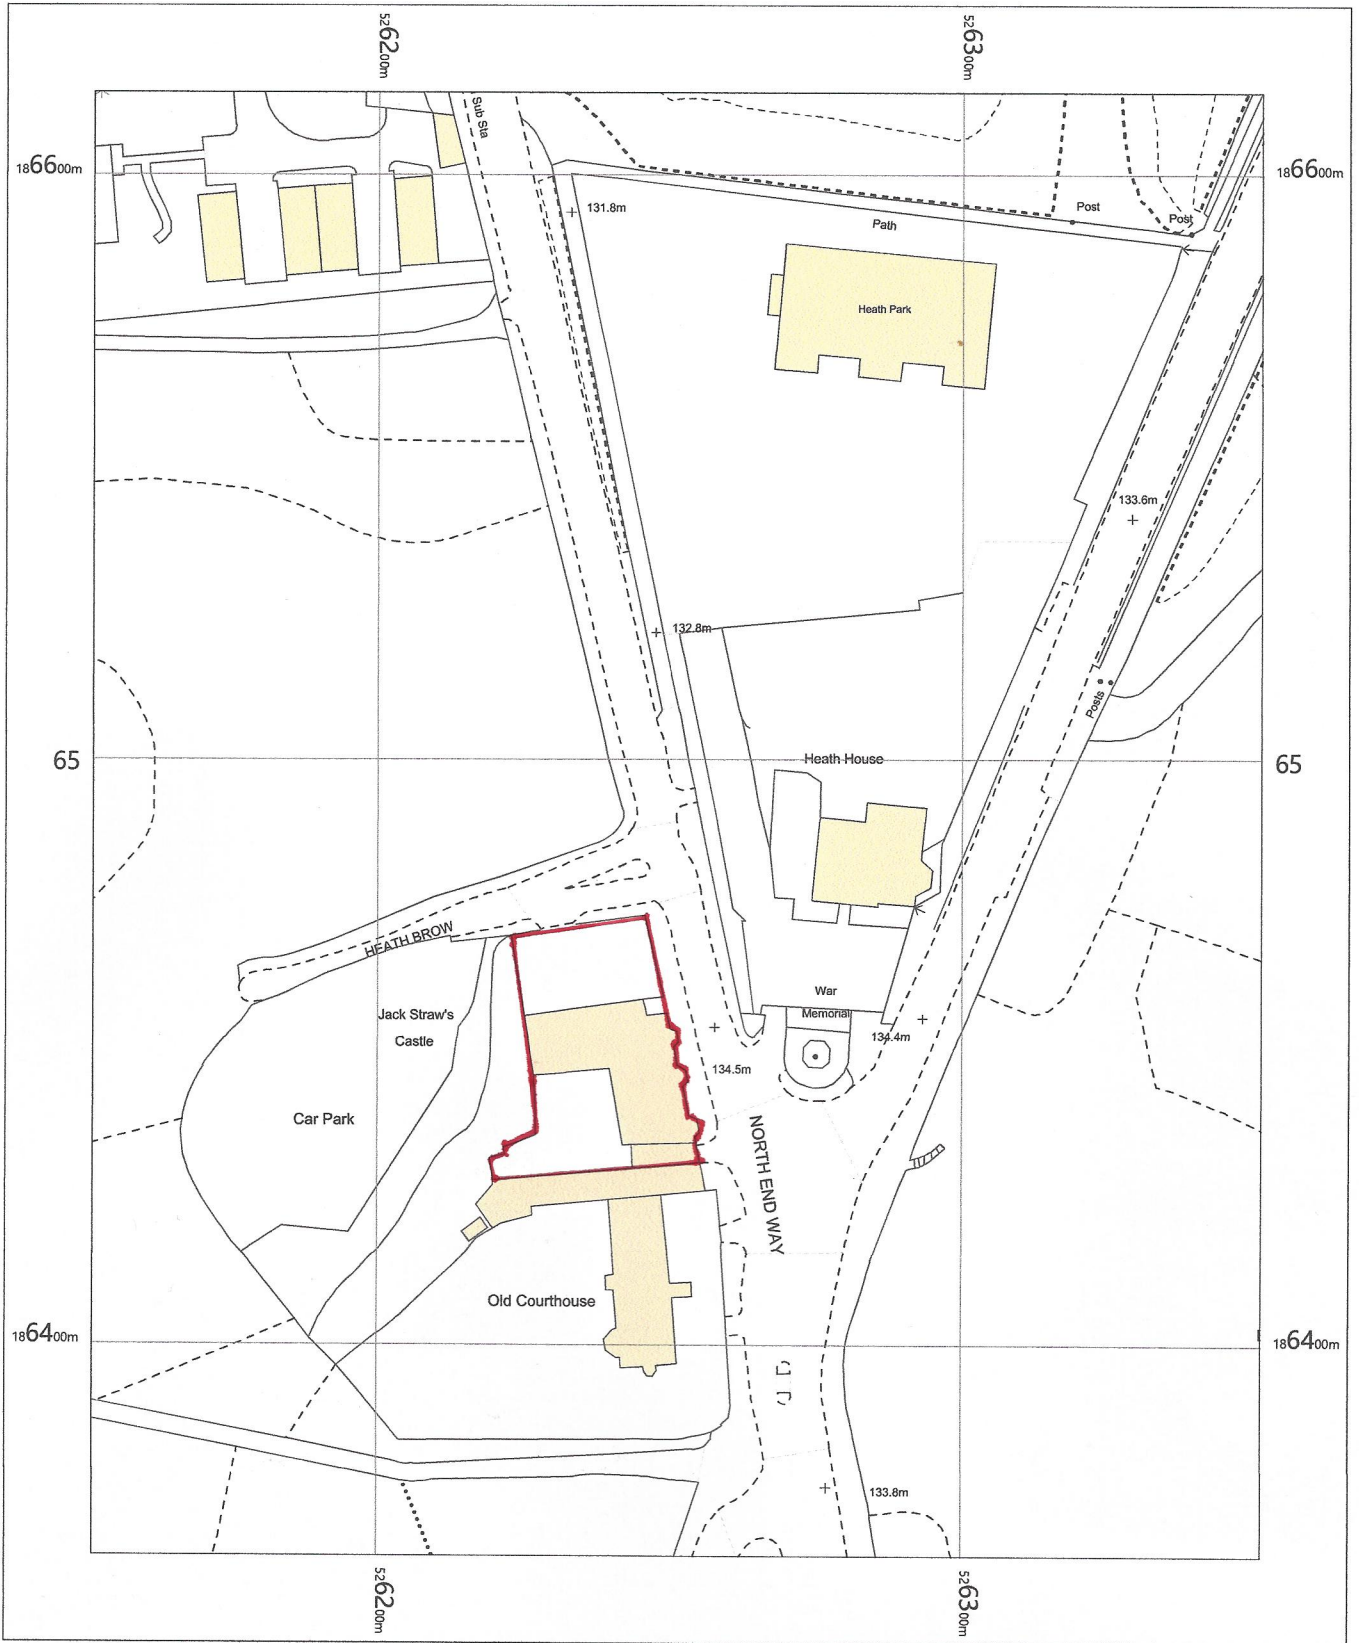

Jack Straws Castle

Site Location Plan
1:1250

OS MasterMap 1250/2500/10000 scale
Friday, January 4, 2019, ID: CM-00767952
www.centremapslive.co.uk

1:1250 scale print at A4, Centre: 526251 E, 186489 N

© Crown Copyright and database rights 2017 OS 100019980