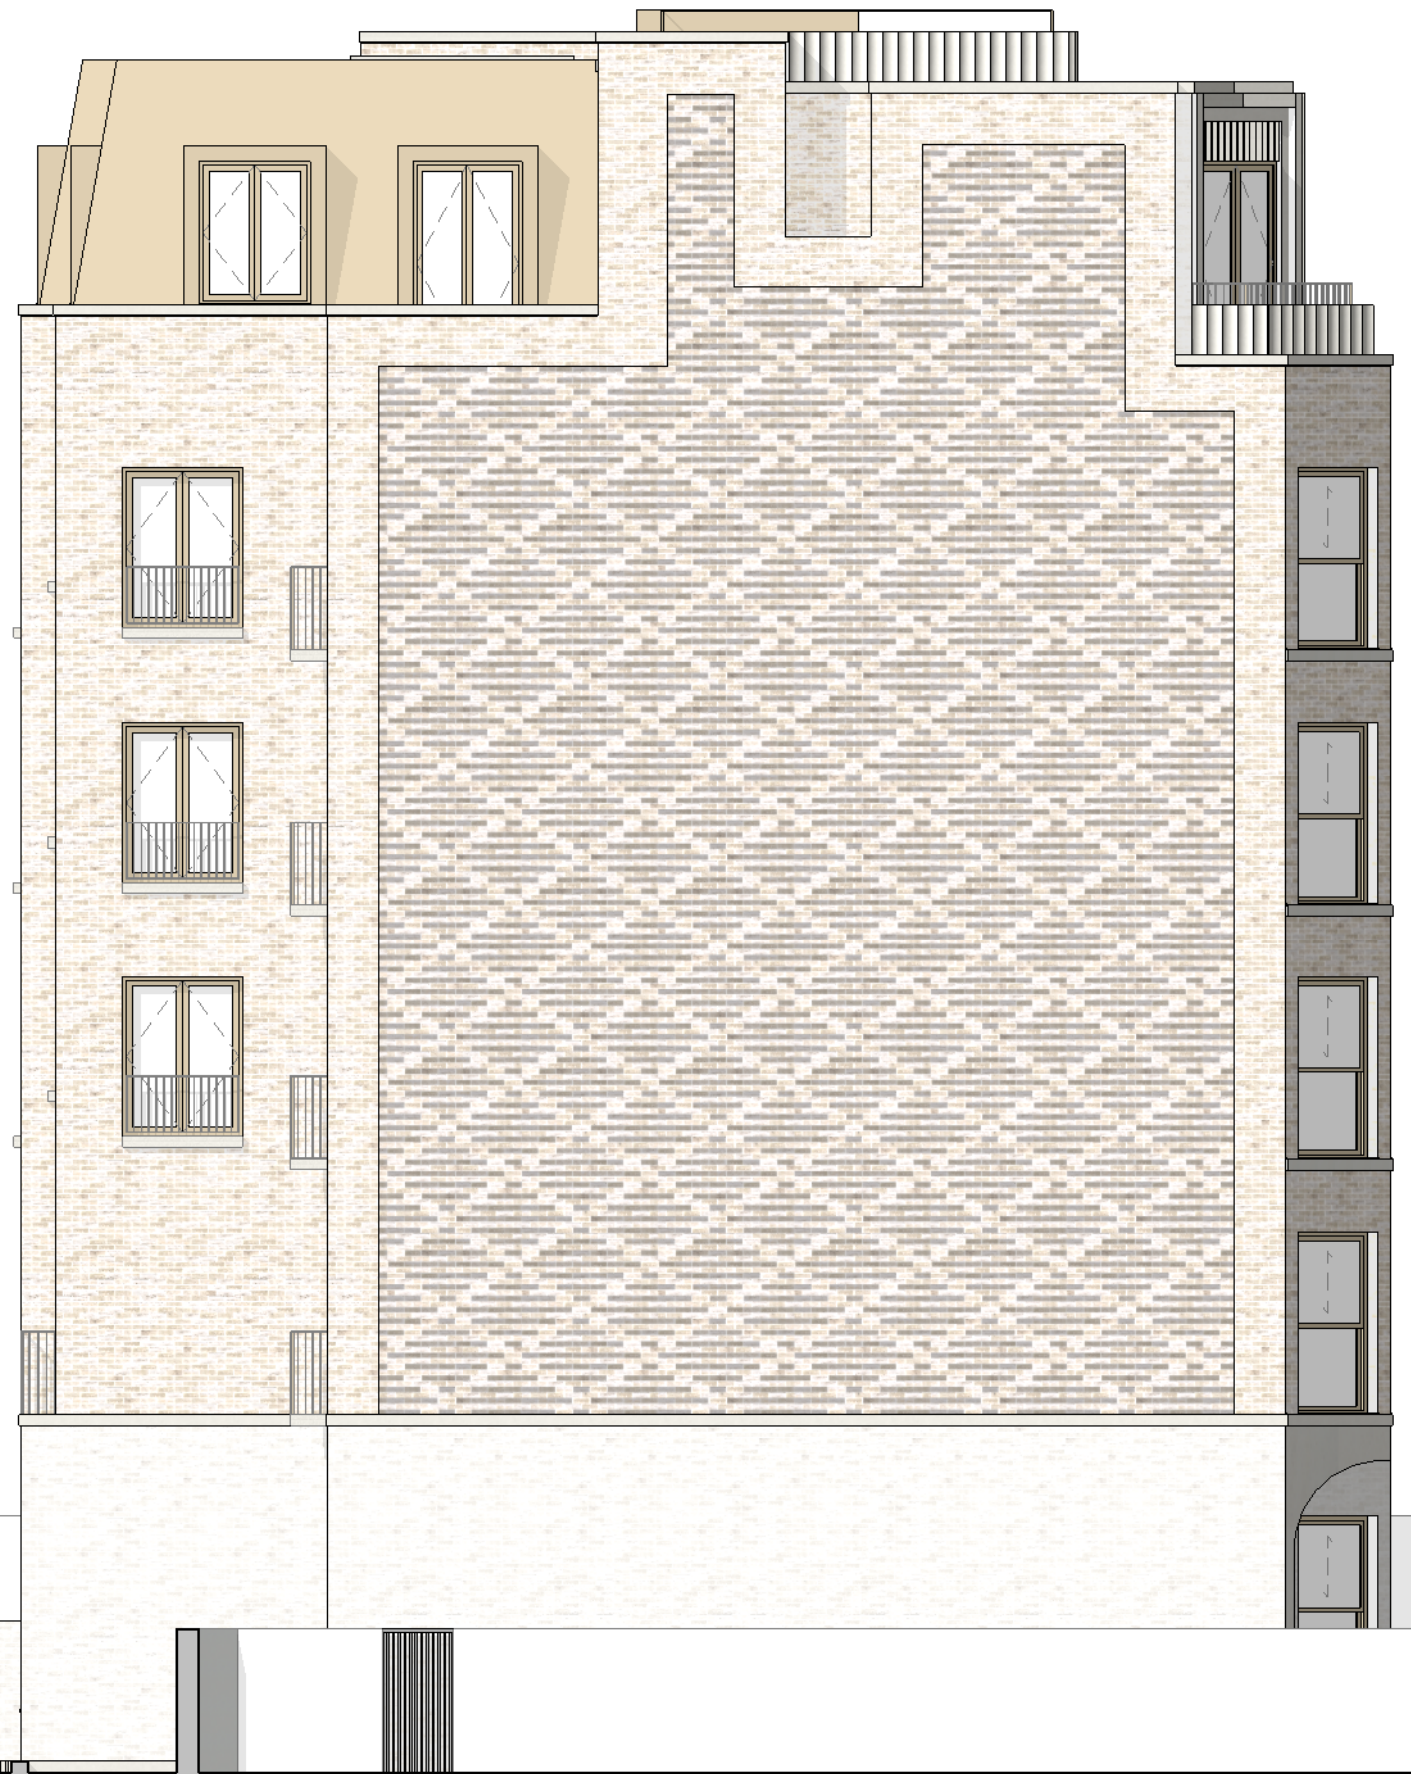

South Elevation

FOR PLANNING
© Maccreanor Lavington Ltd.

MaccreanorLavington

77 Bastwick Street,
London, EC1V 3PZ

t +44 (0)20 7336 7353
e uk@ml-architects.com

Project
St John's Wood Park

Title: South and West Elevations

Scale: 1 : 100 @ A3 Date: February 2018

MLUK-673-A-P-XX-3201-R03