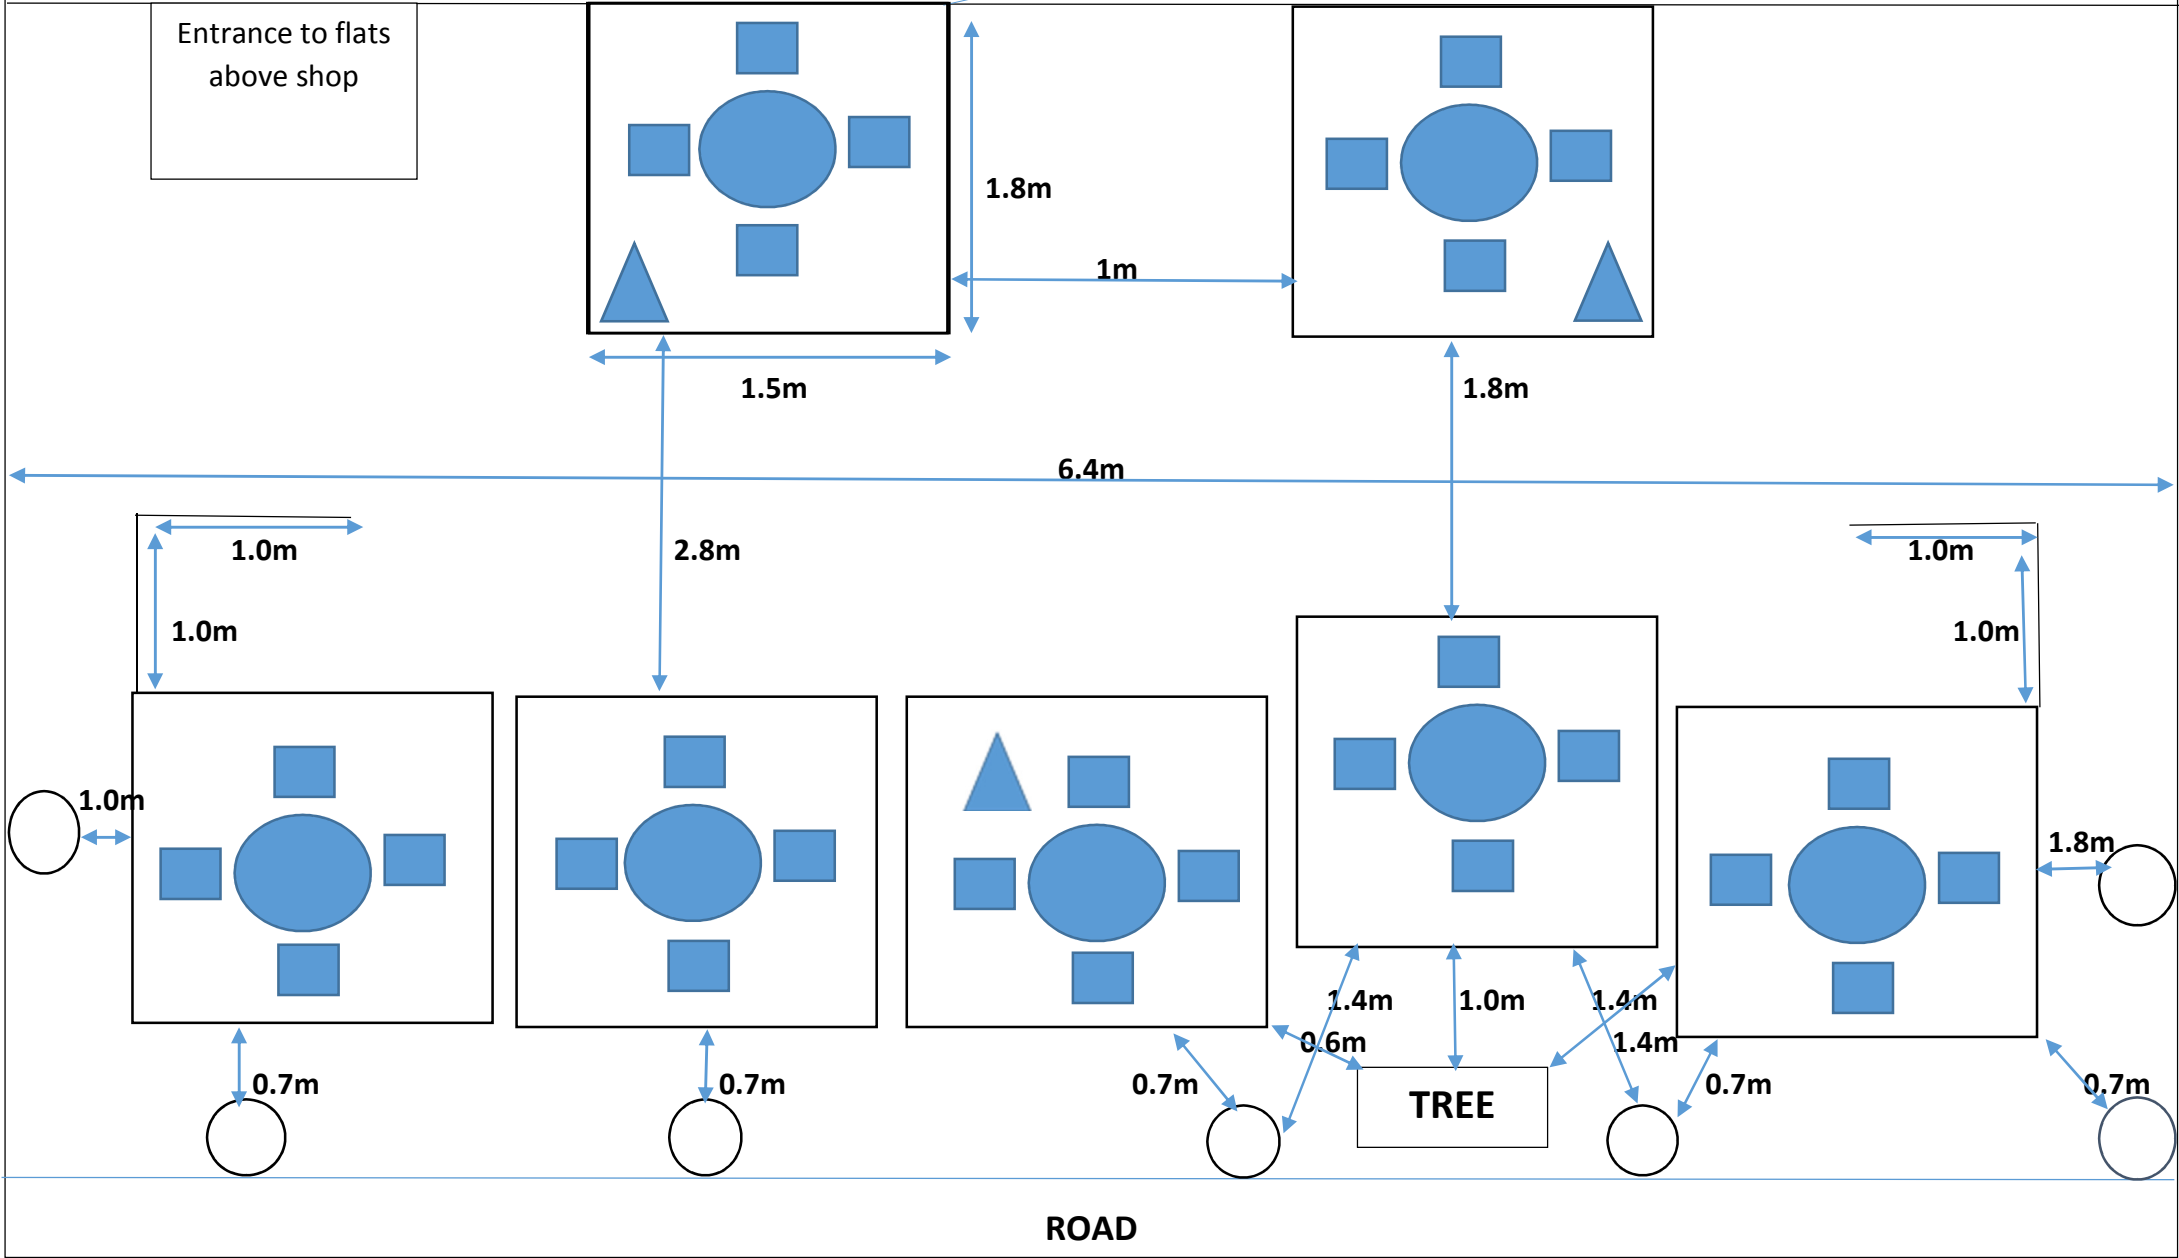

**THE CONDUIT COFFEE HOUSE, SID'S**  
**61 LAMBS CONDUIT STREET, LONDON, WC1N 3NB**

Please see attached sheet for key