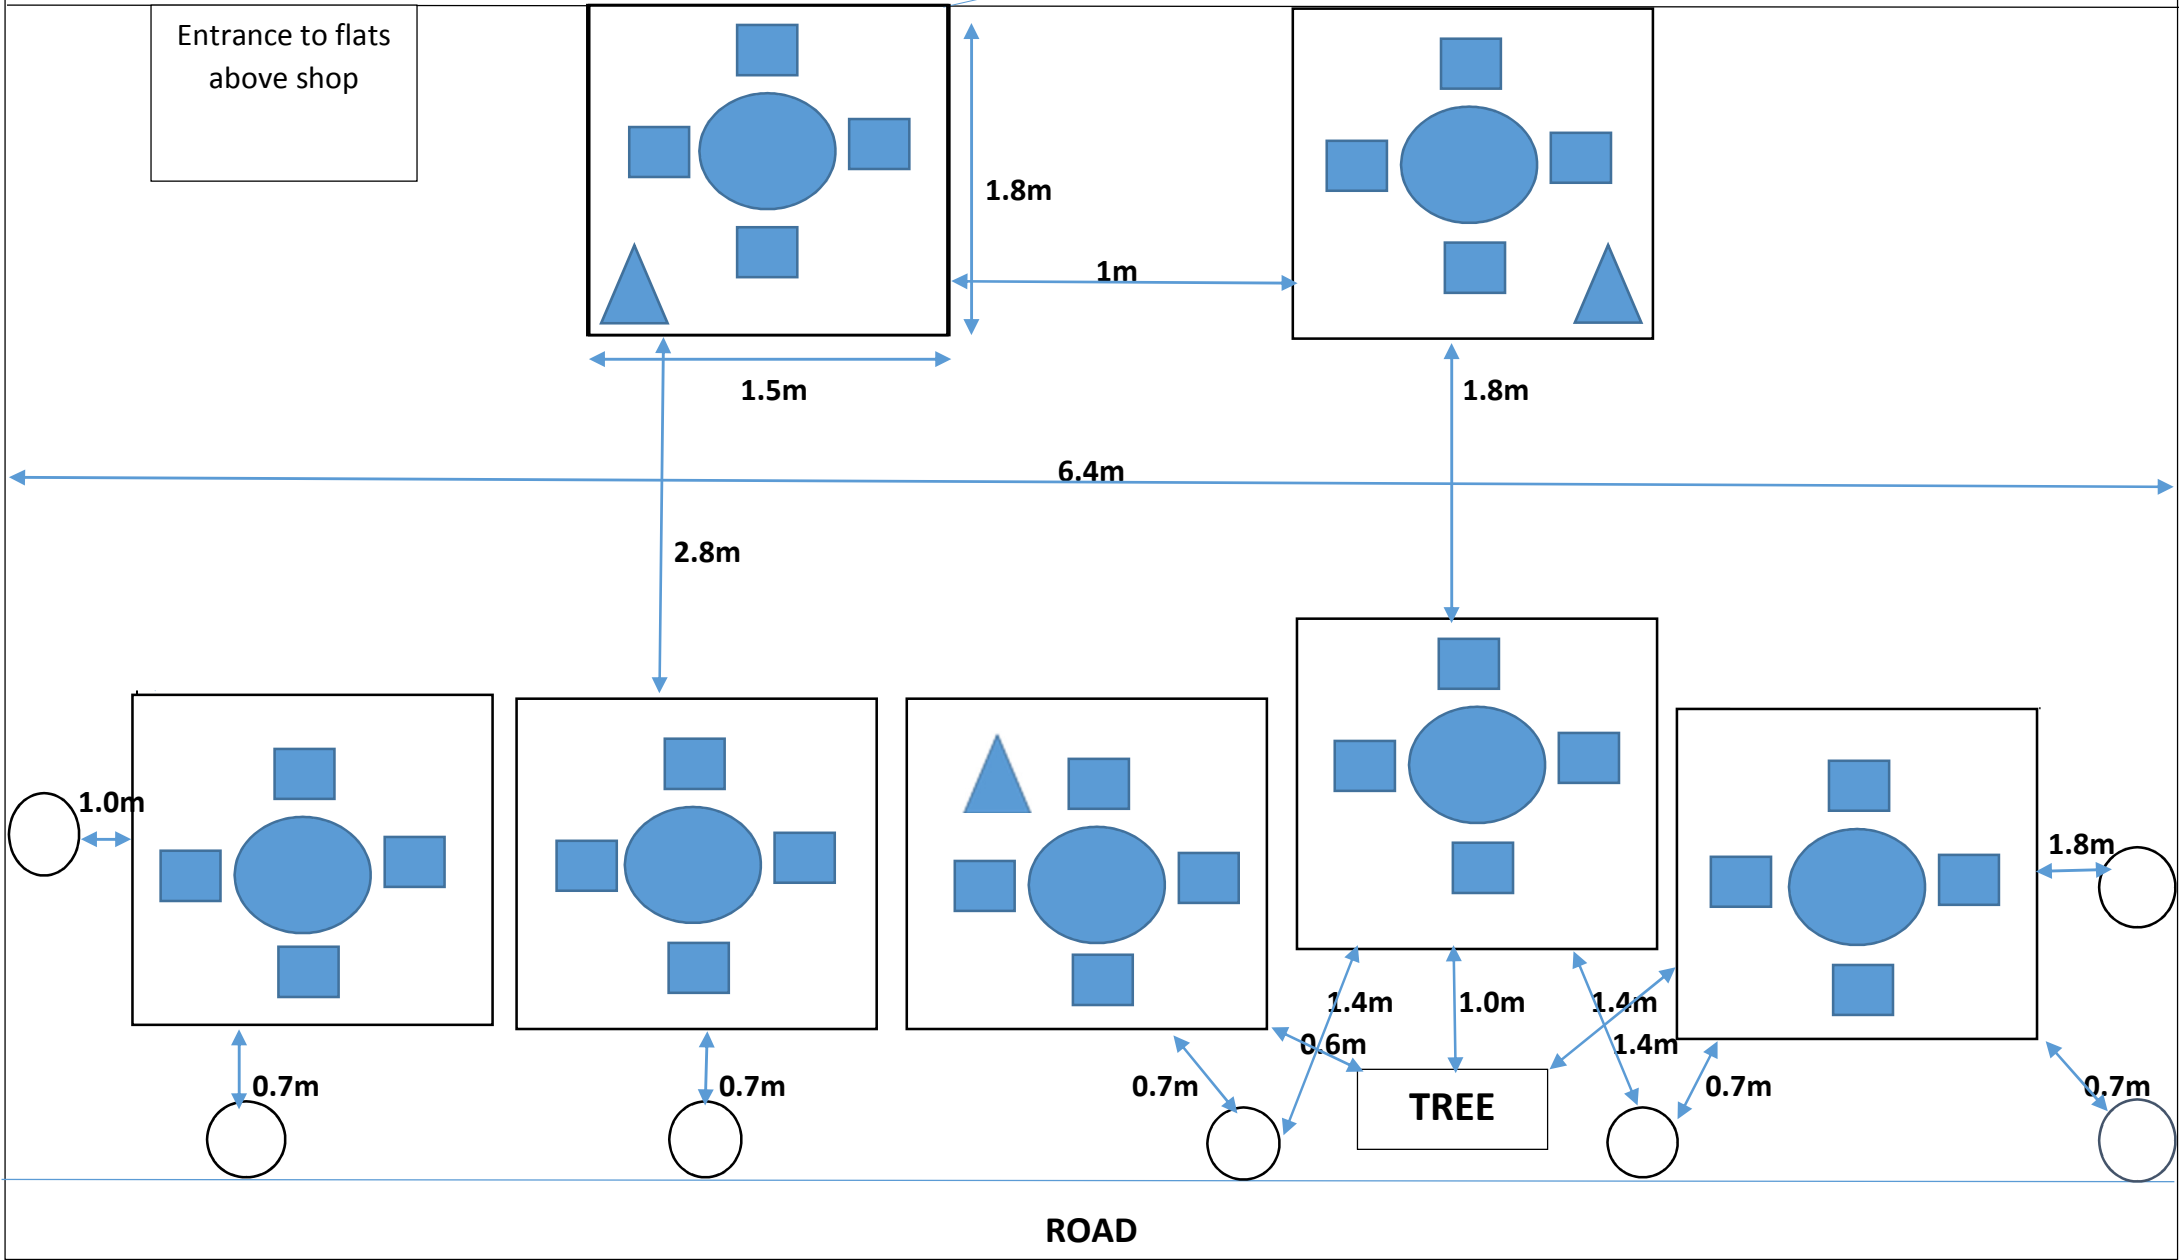

**THE CONDUIT COFFEE HOUSE, SID'S  
61 LAMBS CONDUIT STREET, LONDON, WC1N 3NB**

Please see attached sheet for key