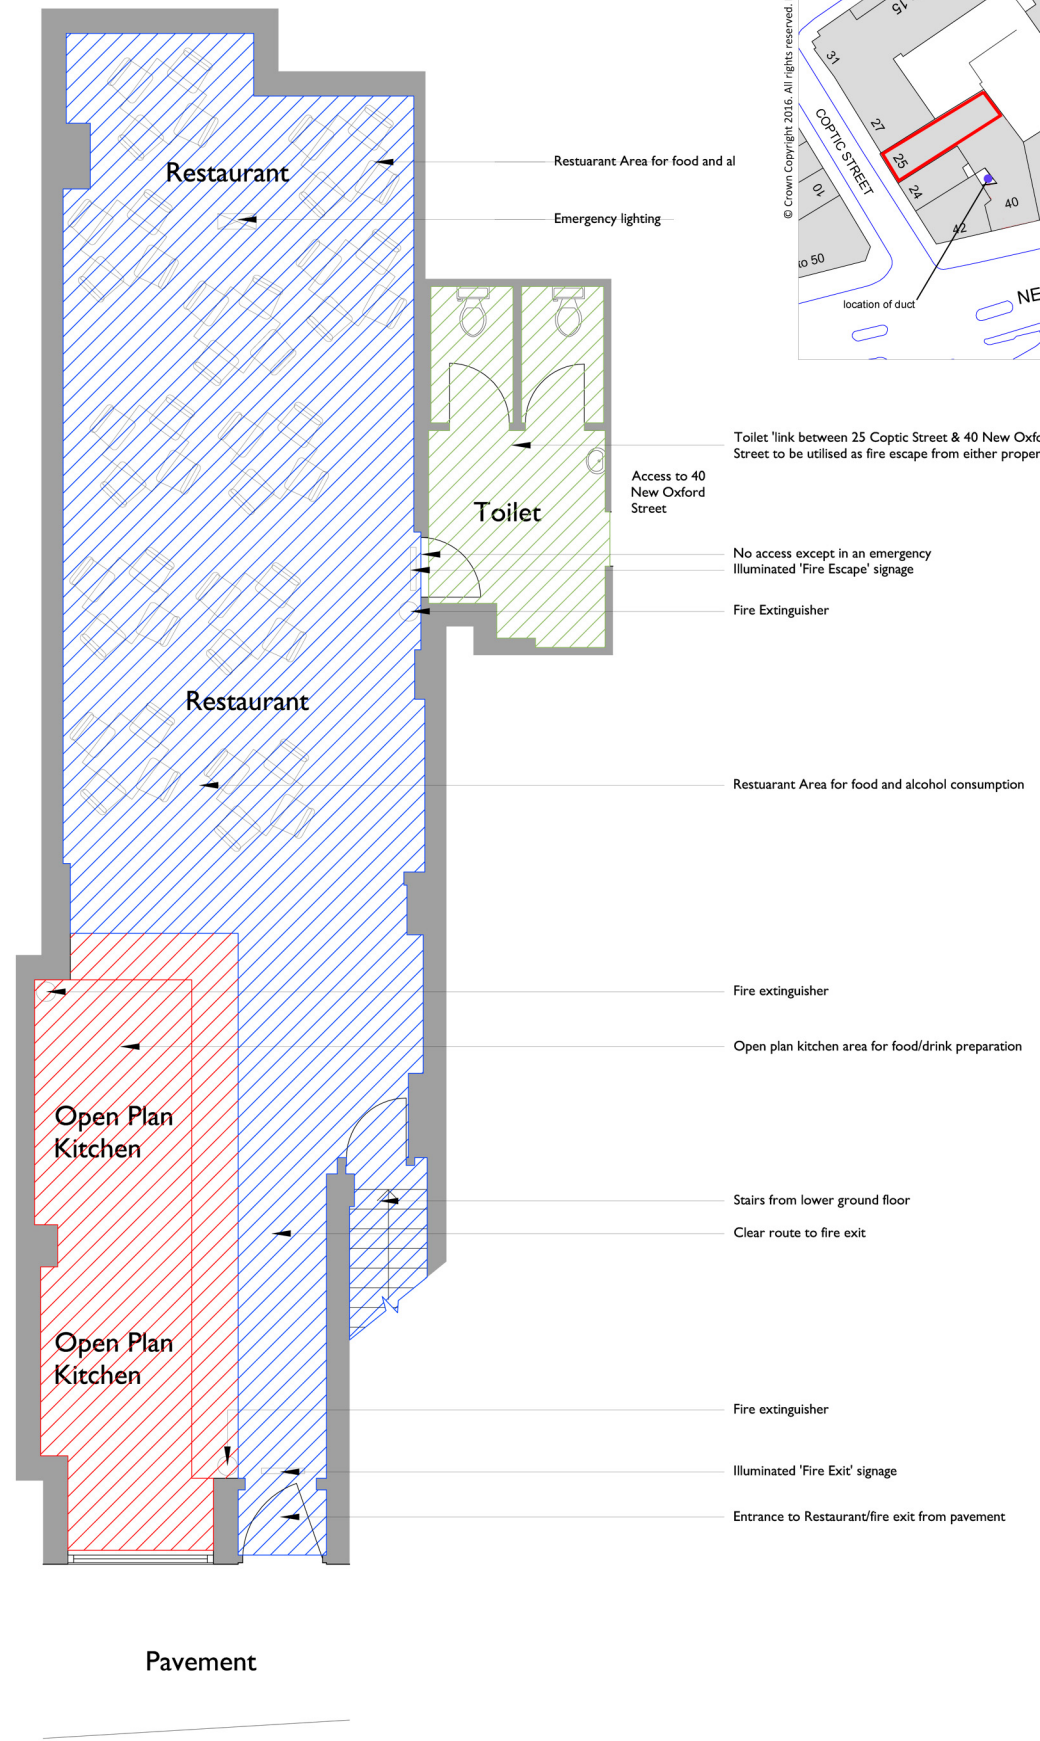

proposed lower ground floor plan

proposed ground floor plan

GABOR GALLOV ARCHITECT 25 Goodge Place W1T 4SP London UK E: gabor@gaborgallovarchitect.com www.gaborgallovarchitect.com tel. 0207 580 3552 mob. 07 857 831 362		25 Coptic Street	
DRAWING: ground and basement plans		SCALE: 1:100 @ A3	
REVISION: No.: PR 25	DATE: August 2018		