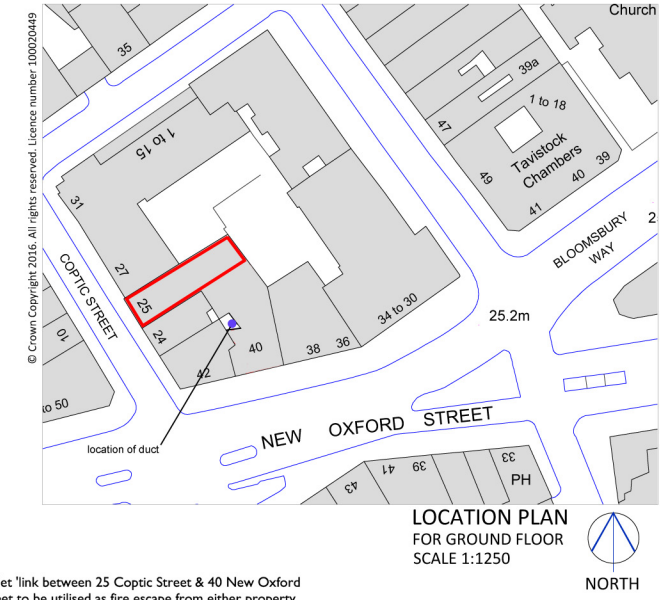

proposed lower ground floor plan

proposed ground floor plan

GABOR GALLOV ARCHITECT 25 Goodge Place W1T 4SP London UK E: gabor@gaborgallovarchitect.com www.gaborgallovarchitect.com tel. 0207 580 3552 mob. 07 857 831 362		25 Coptic Street	
DRAWING: ground and basement plans		SCALE: 1:100 @ A3	
REVISION: No.: PR 25	DATE: August 2018		