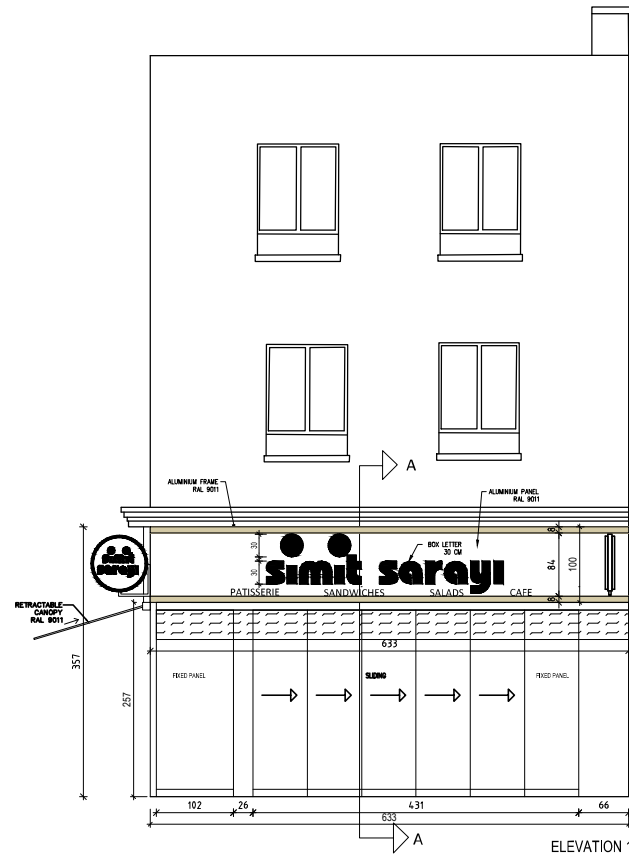

Signage is approved under permission
2017/5391/A.

SCALE BAR 1:100
All dimensions in cm
A3: 1/100

68 Oxford Street, London W1D 1BN
Phone : +44 207 636 4636

DATE: 15.10.2018

SİMİT SARAYI
267 CAMDEN HIGH STREET

Interior area : 46.00 m²
Number of people : 14 SEATS
Exterior area : 11 m²
Number of people : 12 SEATS

PAFTA ADI/ SHEET TITLE
PROPOSED SHOPFRONTS
PAFTA NO/ SHEET NO
03

A.101.03A

Drawn
Architect
Orhun Çakır