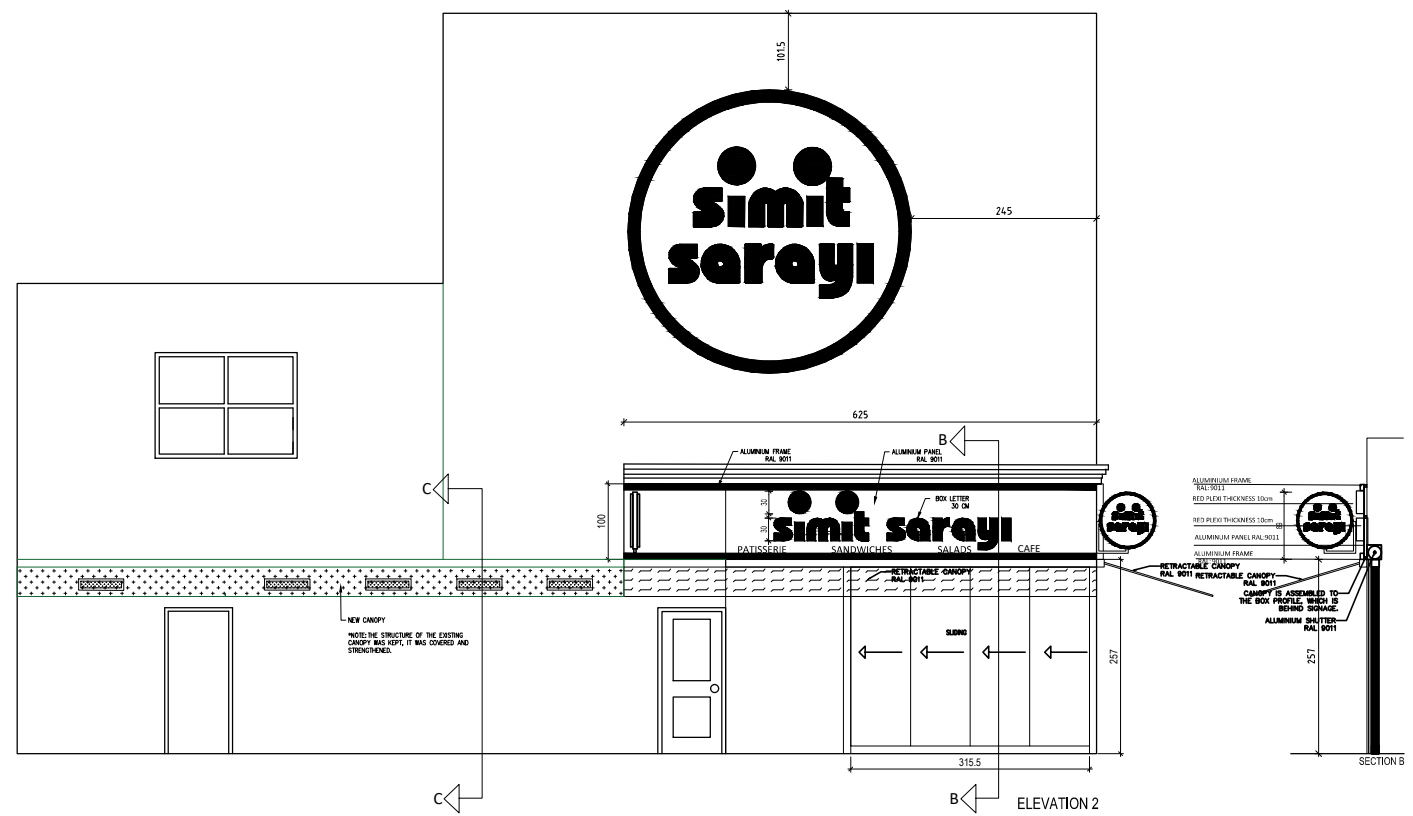

Signage is approved under permission
2017/5391/A.

SCALE BAR 1:100
All dimensions in cm
A3: 1/100

68 Oxford Street, London W1D 1BN
Phone : +44 207 636 4636

DATE: 15.10.2018

SİMİT SARAYI
267 CAMDEN HIGH STREET

Interior area : 46.00 m²
Number of people : 14 SEATS
Exterior area : 11 m²
Number of people : 12 SEATS

PAFTA ADI/ SHEET TITLE
PROPOSED SHOPFRONTS
PAFTA NO/ SHEET NO
03

A.101.03A

Drawn
Architect
Orhun Çakır