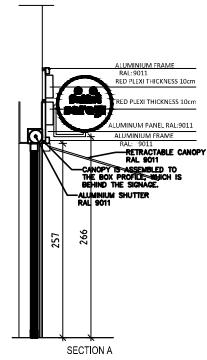

Signage is approved under permission
2017/5391/A.

SCALE BAR 1:100
All dimensions in cm
A3: 1/100

68 Oxford Street, London W1D 1BN
Phone : +44 207 636 4636

DATE: 15.10.2018

SİMİT SARAYI
267 CAMDEN HIGH STREET

Interior area : 46.00 m²
Number of people : 14 SEATS
Exterior area : 11 m²
Number of people : 12 SEATS

PAFTA ADI/ SHEET TITLE
PROPOSED SHOPFRONTS
PAFTA NO/ SHEET NO
03

A.101.03A

Drawn
Architect
Orhun Çakır