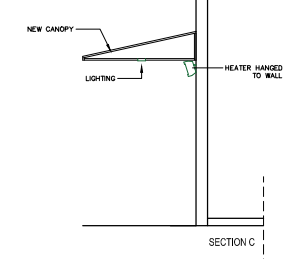

Signage is approved under permission
2017/5391/A.

SCALE BAR 1:100
All dimensions in cm
A3: 1/100

68 Oxford Street, London W1D 1BN
Phone : +44 207 636 4636

DATE: 15.10.2018

SİMİT SARAYI
267 CAMDEN HIGH STREET

Interior area : 46.00 m²
Number of people : 14 SEATS
Exterior area : 11 m²
Number of people : 12 SEATS

PAFTA ADI/ SHEET TITLE
PROPOSED SHOPFRONTS
PAFTA NO/ SHEET NO
03

A.101.03A

Drawn
Architect
Orhun Çakır

Architectural Confirm
Sultan Doğanılmaz

Operational Confirm
Patrick Graham

Manager Confirm

Final Approve
Gino Solak

NOTLAR:
1. Alınacak olan röleve sonrası proje üzerinde revizeler meydana gelebilir.
2. Uygulanma projesi değişik imalat amaçlı kullanılmaz.
3. İncelet işi yerinde ölçü alınmalıdır.

NOTES
1. The dimensions will be checked out on the site, so changes may occur on the drawing.
2. This is not a "Construction Drawing". Cannot be used for application and manufacturing.
3. For final manufacturing, dimensions must be checked out on the site.