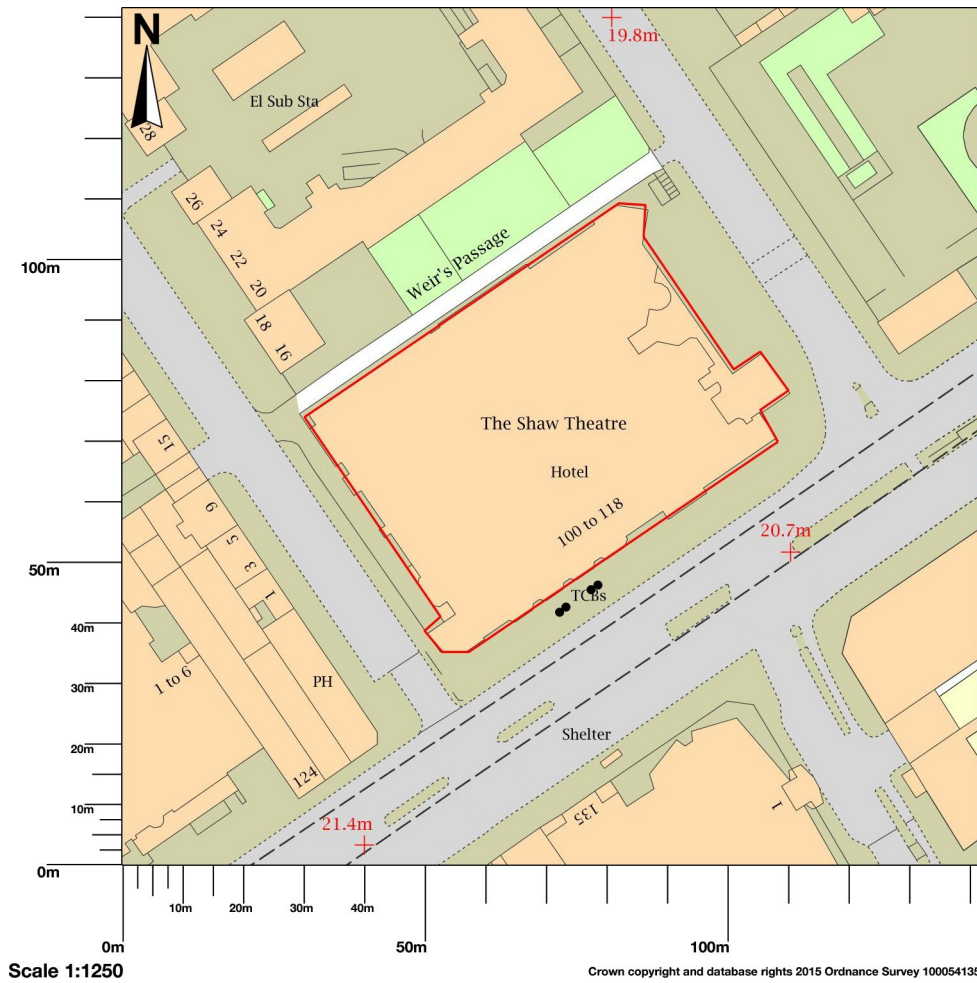

Pullman London St. Pancras, 100-110, Euston Road, London, NW1 2AJ

Map area bounded by: 529857,182672 529999,182814. Produced on 01 February 2019 from the OS National Geographic Database. Reproduction in whole or part is prohibited without the prior permission of Ordnance Survey. © Crown copyright 2019. Supplied by UKPlanningMaps.com a licensed OS partner (100054135). Unique plan reference: p2buk/315675/429006