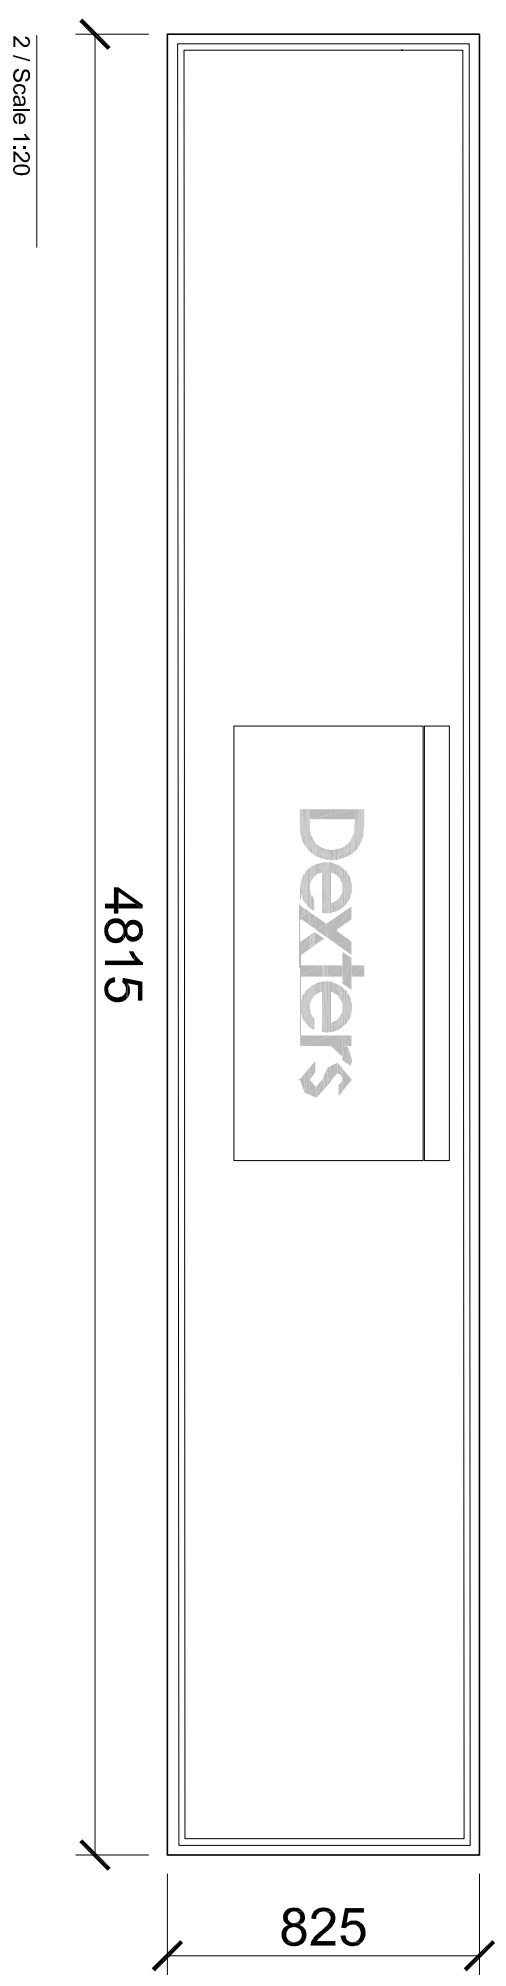

Fascia signage

- Logo tray - 1 off
- Badge size - 1,150mm x 500mm x 50mm
- Material - 3mm aluminium
- Finish 01 - Satin powder coat, RAL 501 1 Steel Blue
- Graphics - 10mm white Dexters logo
- Illumination - Classic superbright led troughlight, satin RAL 7047 Telegrey 4
- Secondary text - 1 off set
- Material - 3mm satin white acrylic
- Fixing - Vhb to wooden fascia

1 / Scale 1:10

2 / Scale 1:20

Job Title: Installation of a New Shopfront	Revision Notes:	CLIENT : Dexters London Ltd SITE: 56 Heath Street, Hampstead, London, NW3 1DL	<p>Ideal Planning and Design Ltd, Hyde Park House 5 Marlred Road, London, SW15 2RS Tel: 0208 8230750 Web: www.idealplanningdesign.co.uk Email: info@idealpld.co.uk</p>	Scale: 1:20 & 1:10 @ A3	Date: 14/01/2019	
Drawing Title: Signage Details		<p><small>This drawing must not be reproduced in whole or part without written consent. Do not scale this drawing. Written dimensions to be checked on site. Electronic issue to be confirmed by paper copy only.</small></p>		Drawn By: SS	Checked By: CG	
				PROJECT 1465	Drawing No 07	Rev -