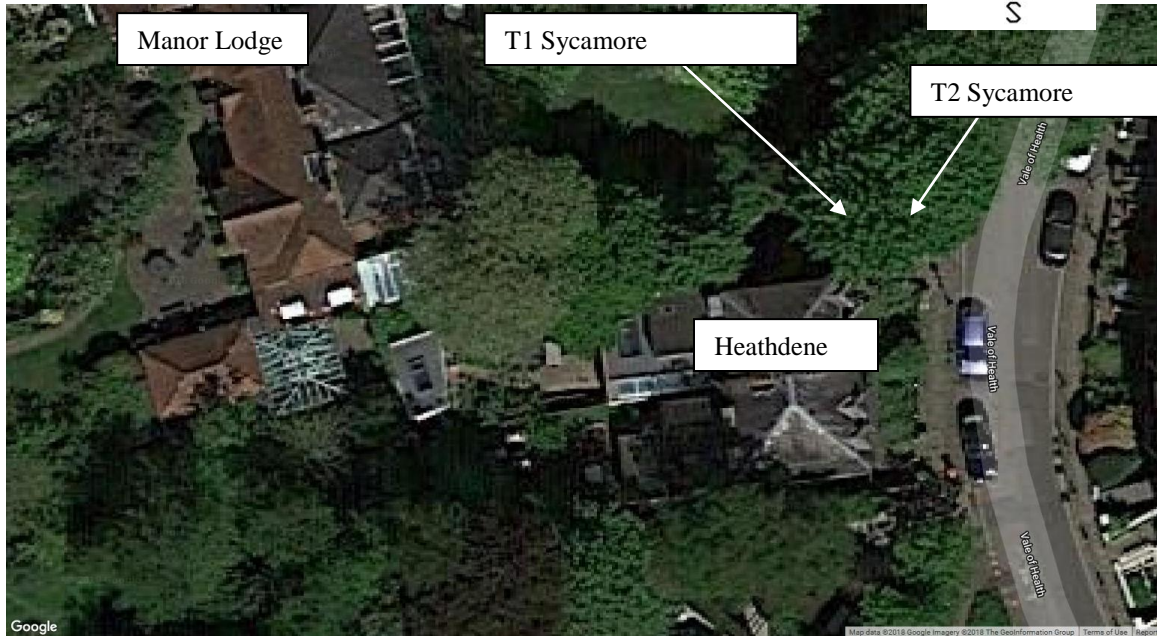

Aerial photos from Google maps

**LIQUIDAMBAR**

ARBORICULTURAL ENGINEERS

THE URBAN TREE SPECIALISTS

*Supporting the Advancement & Recognition of the Arboricultural Science*

TS-1819-088Phot1

1/02/19

NOT TO SCALE

**Location of trees at Manor Lodge, Vale of Health, London NW3 1BB**