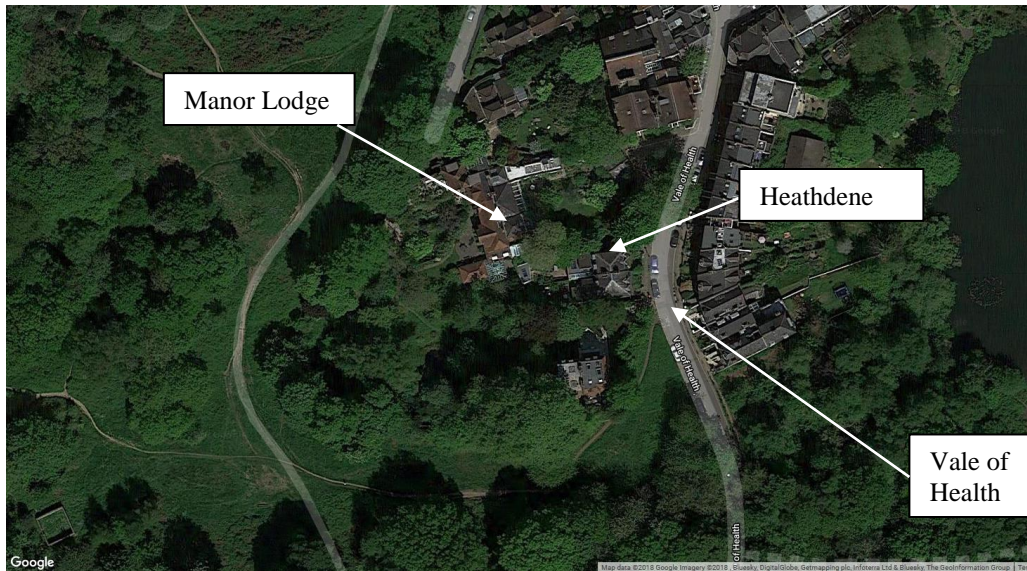

Aerial photos from Google maps

**LIQUIDAMBAR**

ARBORICULTURAL ENGINEERS

THE URBAN TREE SPECIALISTS

*Supporting the Advancement & Recognition of the Arboricultural Science*

TS-1819-088Phot1

1/02/19

NOT TO SCALE

**Location of trees at Manor Lodge, Vale of Health, London NW3 1BB**