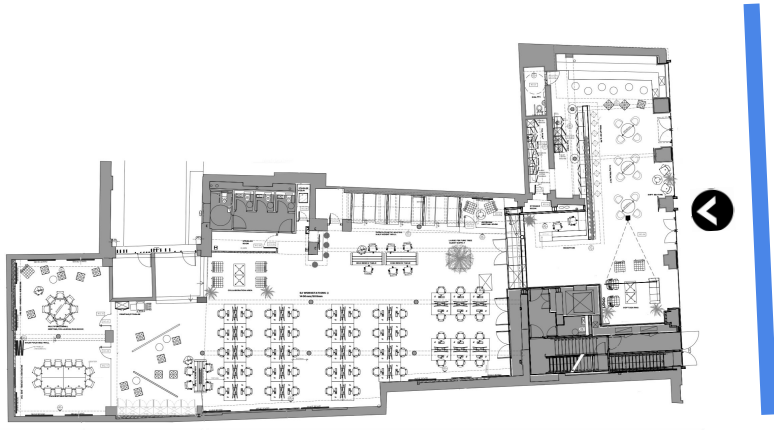

Location and Building: The four storey office building is located on Maple Street in Bloomsbury. The building is singularly B1 use as offices for BenevolentAI, while the neighbouring properties at ground level are both A3 use and B1 use. The proposed illuminated signs will feature outside the main reception entrance on Maple Street, and at the back entrance on Midford Place. Both are on the ground floor.

Existing Features of the Building - Maple Street

Ground Floor Plan

Existing Elevation - Detail

Existing Elevation

Existing Features of the Building - Midford Place

Ground Floor Plan

Existing Elevation - Detail

Existing Elevation

Existing Features of the Building

The building is coloured an industrial-style dark grey and lined by vertical golden brown detailing. These exceptional bespoke design features culminate to create an impressive and elegant exterior.