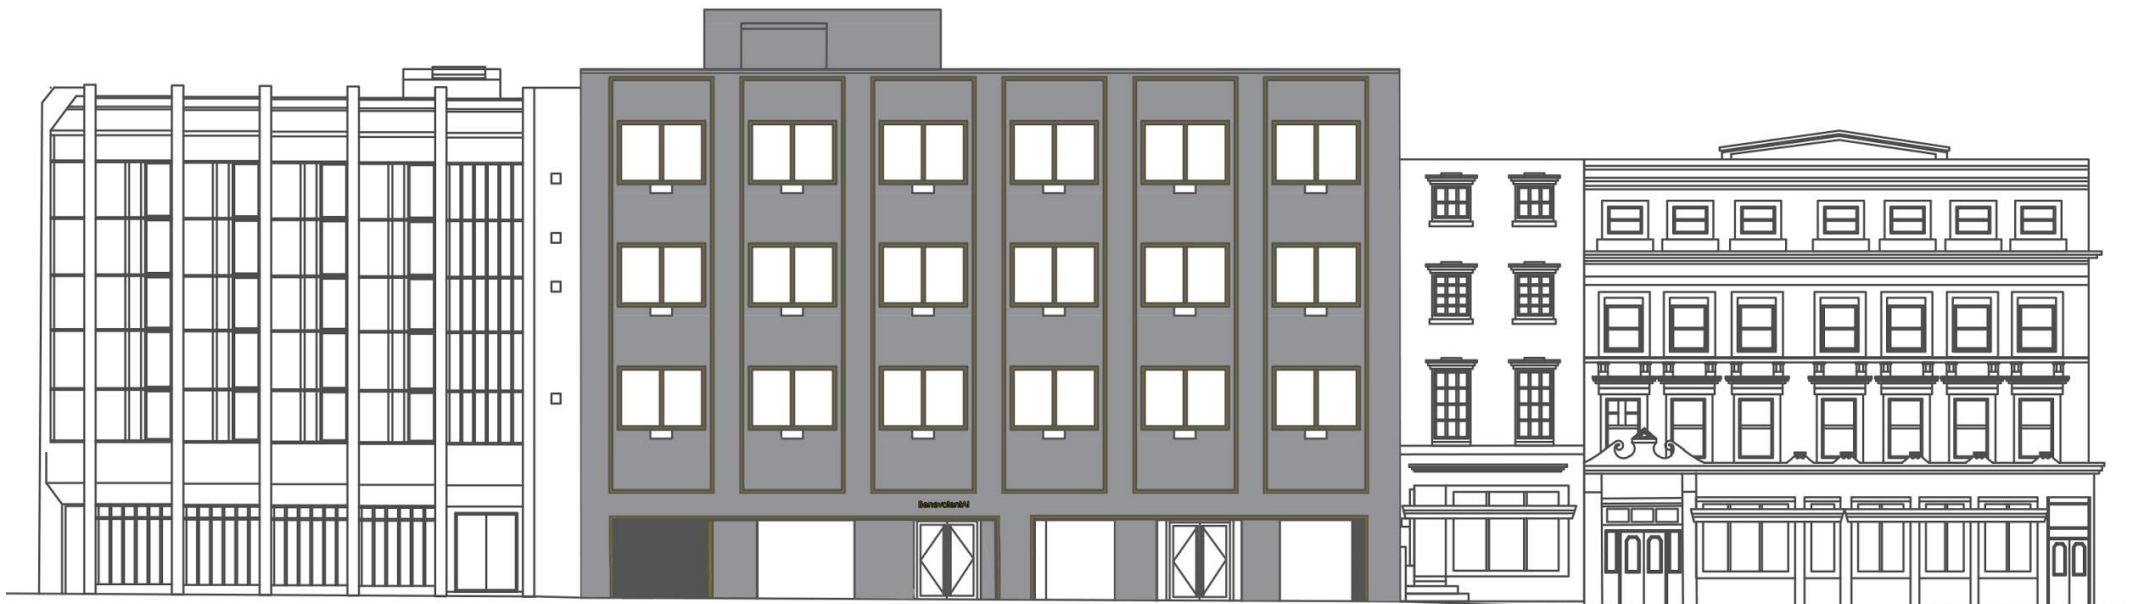

Location and Building: The four storey office building is located on Maple Street in Bloomsbury. The building is singularly B1 use as offices for BenevolentAI, while the neighbouring properties at ground level are both A3 use and B1 use. The proposed illuminated signs will feature outside the main reception entrance on Maple Street, and at the back entrance on Midford Place. Both are on the ground floor.

Existing Features of the Building - Maple Street

Ground Floor Plan

Existing Elevation - Detail

Existing Elevation

Existing Features of the Building - Midford Place

Ground Floor Plan

Existing Elevation - Detail

Existing Elevation

Existing Features of the Building

The building is coloured an industrial-style dark grey and lined by vertical golden brown detailing. These exceptional bespoke design features culminate to create an impressive and elegant exterior.