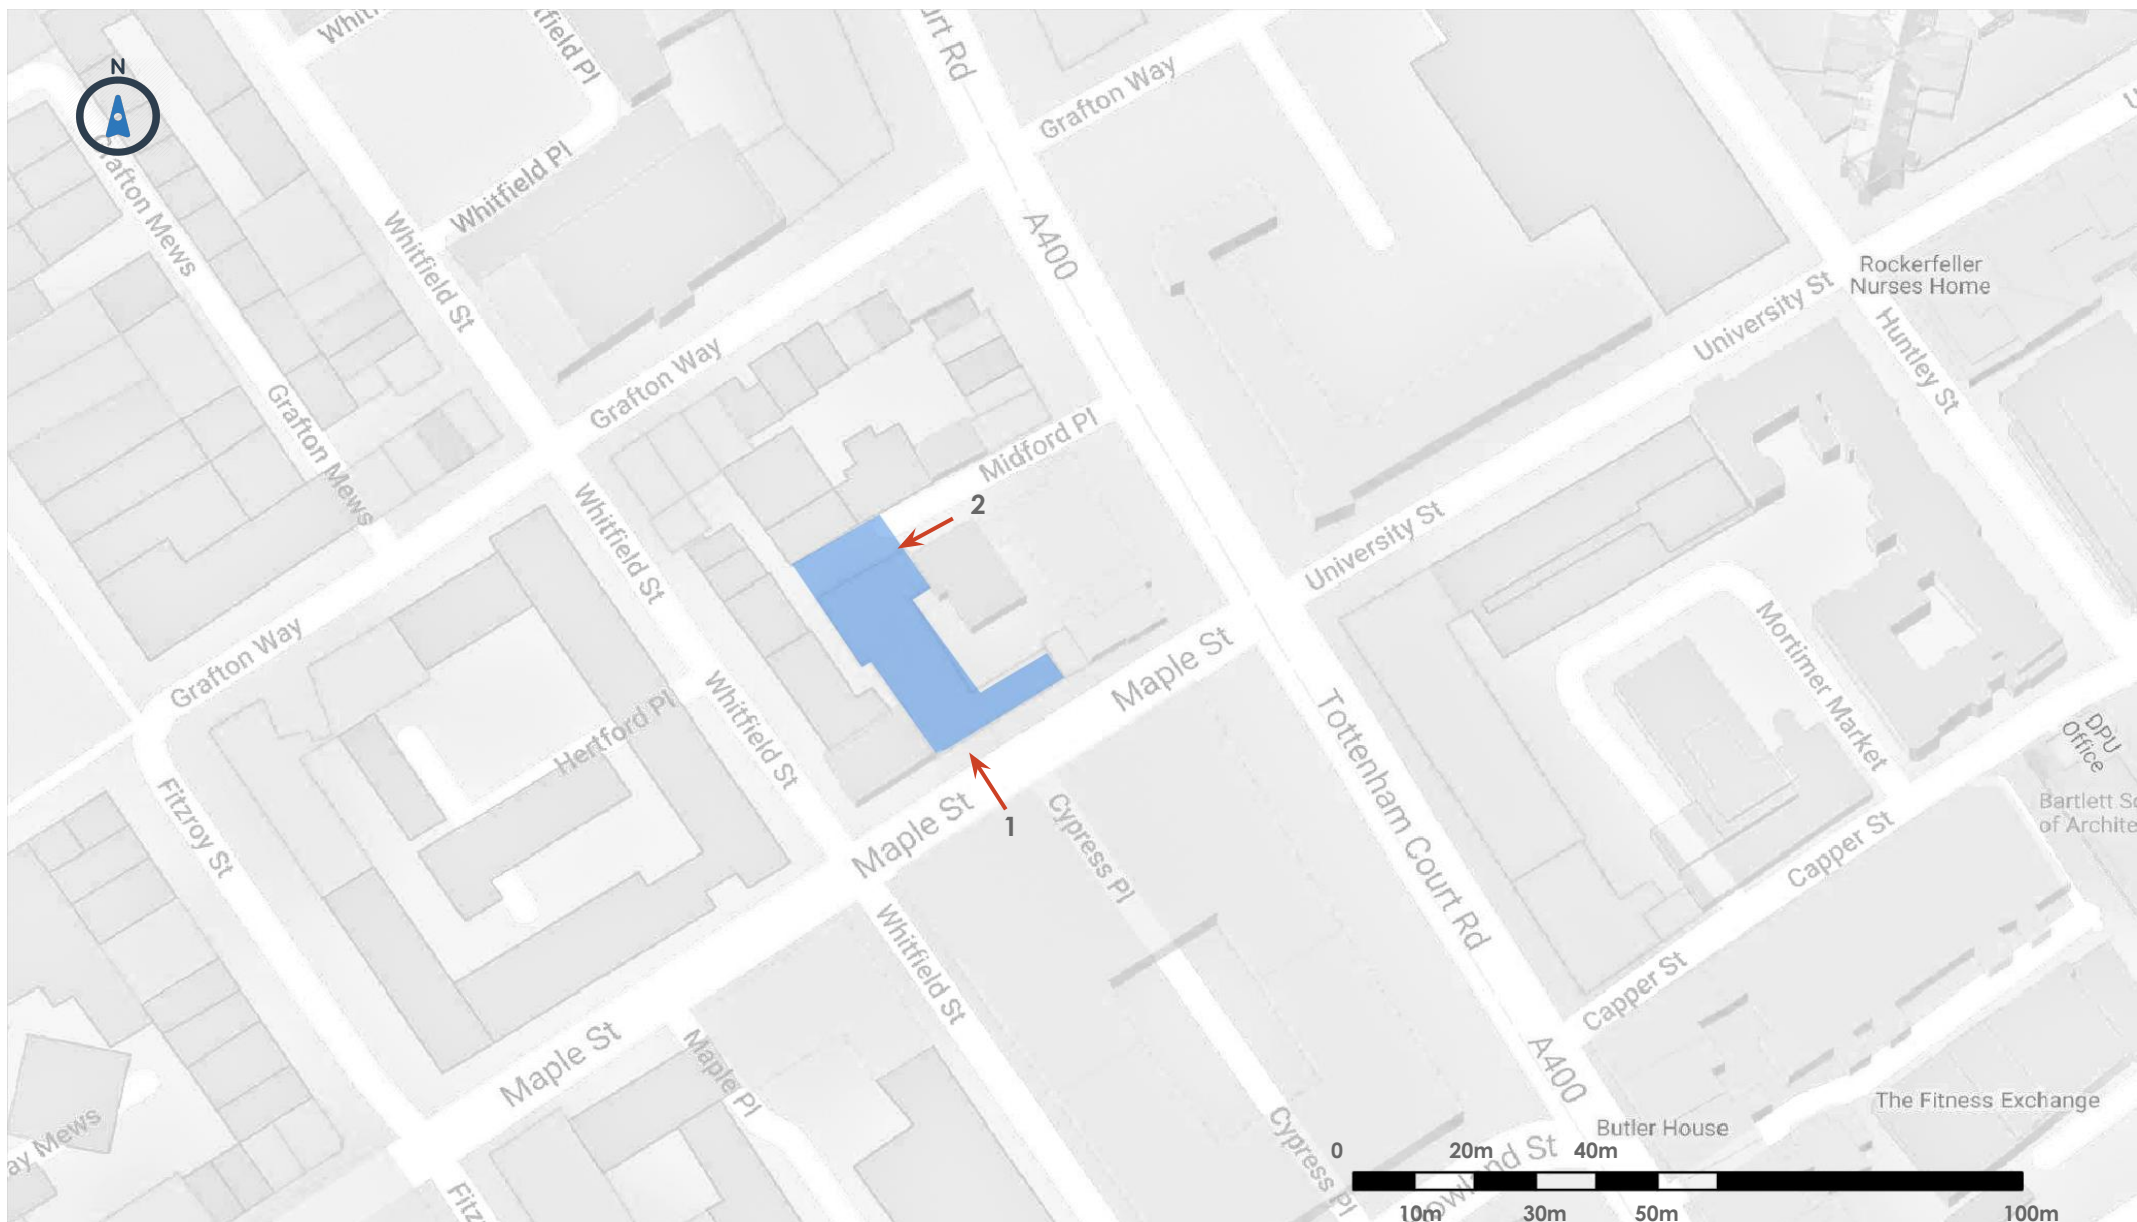

Illuminated Signs

Site and Other Plans

4-8 Maple Street and 6 Midford Place, W1T 5HD,
Bloomsbury, London.

BenevolentAI

- Location 1: 4-8 Maple Street, Bloomsbury, London W1T5HD
- Location 2: Midford Place, Bloomsbury, London, W1T 5BG

Location and Building: The four storey office building is located on Maple Street in Bloomsbury. The building is singularly B1 use as offices for BenevolentAI, while the neighbouring properties at ground level are both A3 use and B1 use. The proposed illuminated signs will feature outside the main reception entrance on Maple Street, and at the back entrance on Midford Place. Both are on the ground floor.