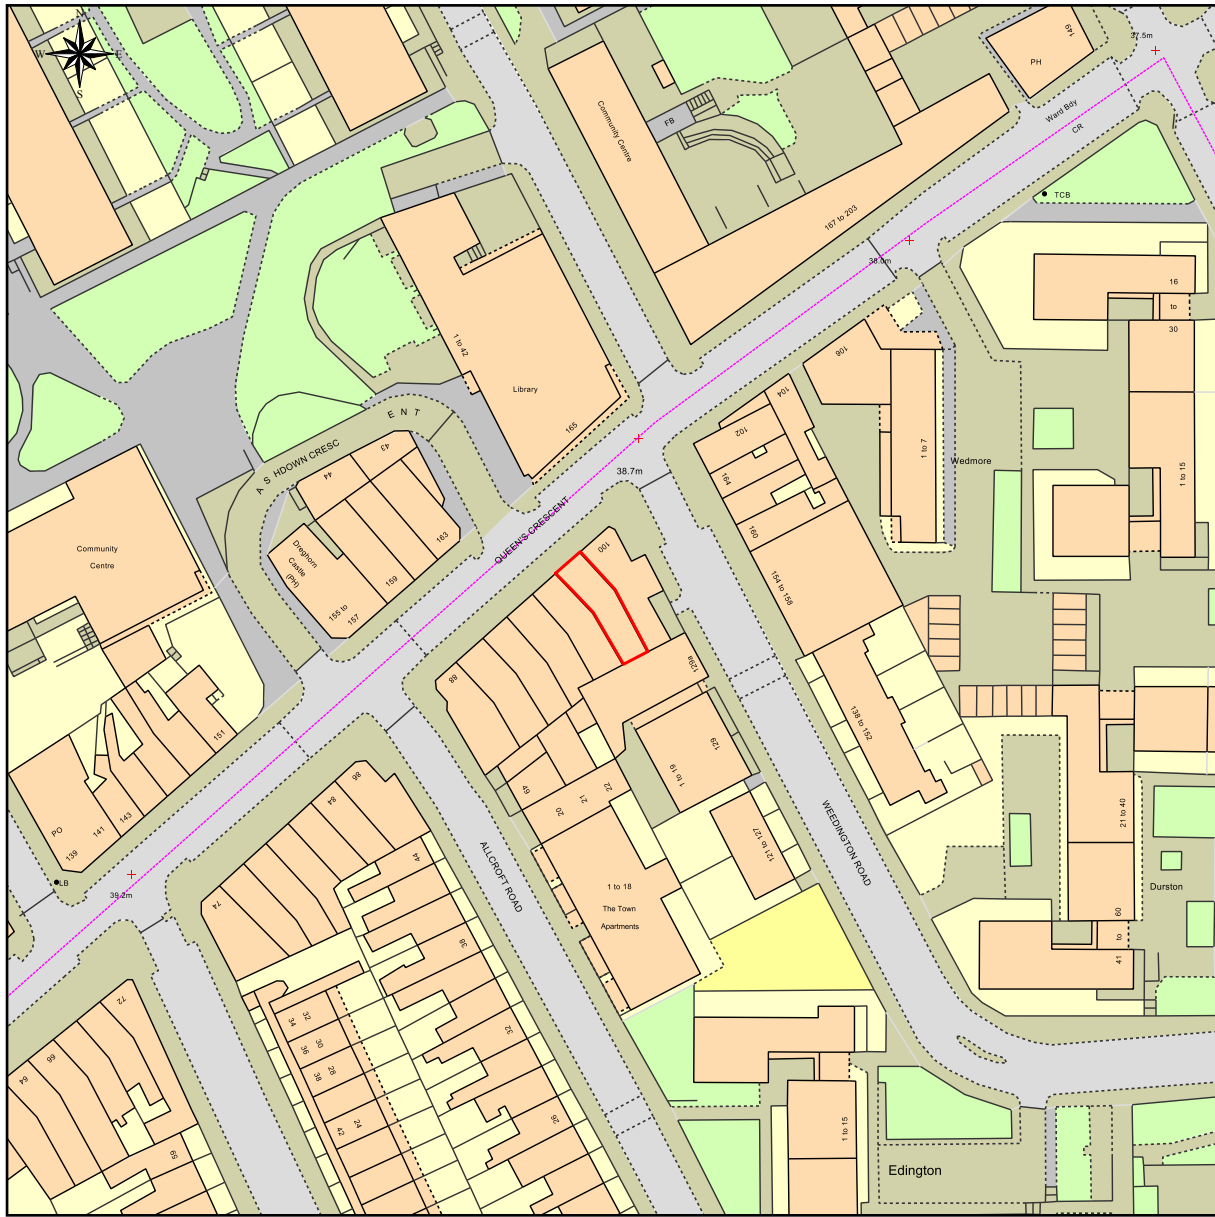

Location Plan of 98 Queen's Crescent, London, NW5 4DY

This Plan includes the following Licensed Data: OS MasterMap Colour PDF Location Plan by the Ordnance Survey National Geographic Database and incorporating surveyed revision available at the date of production. Reproduction in whole or in part is prohibited without the prior permission of Ordnance Survey. The representation of a road, track or path is no evidence of a right of way. The representation of features, as lines is no evidence of a property boundary. © Crown copyright and database rights, 2018. Ordnance Survey 0100031673

0m 20m 40m 60m 80m 100m

Scale: 1:1250, paper size: A4

plans ahead by emapsite™

Prepared by: Semsettin Karahan, 27-07-2018