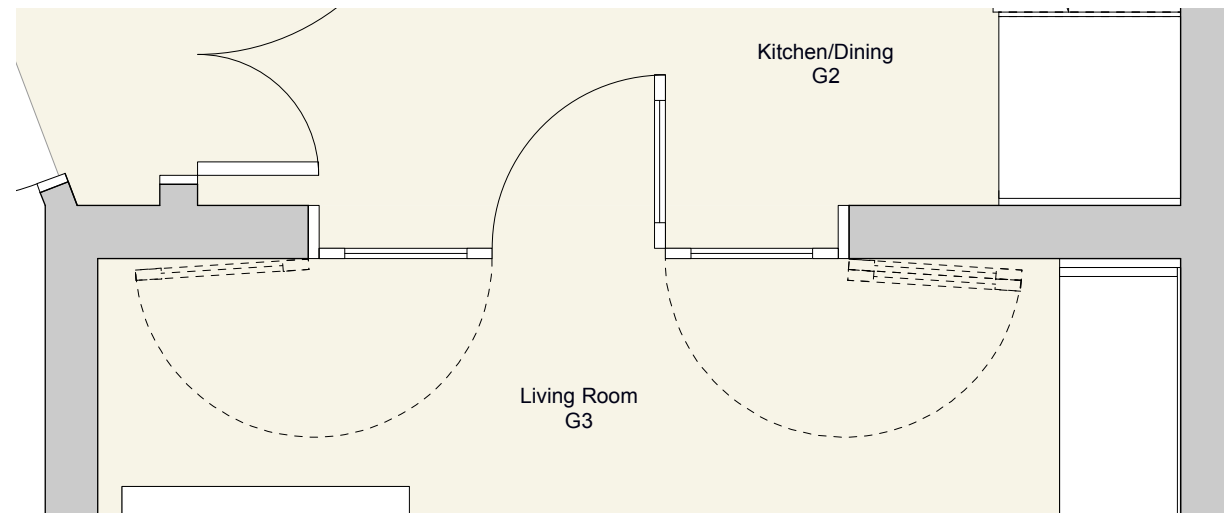

Proposed Internal Glazed Bifold Doors
G3 Living Room Elevation

Rev.	Date	Description
P1	23.01.19	For Planning

MARTIN WALTON
Architect & Designer

+44 (0)7739 181270
me@martin-walton.com
www.martin-walton.com

Project: 11a Acton Street, London WC1X 9LX
Client: Karen Fan
Drawing: Proposed Internal Bifold doors
Drawing No: MW-1140-240 **Rev:** P1
Scale/Size: 1:25 @ A3
Issued For: PLANNING