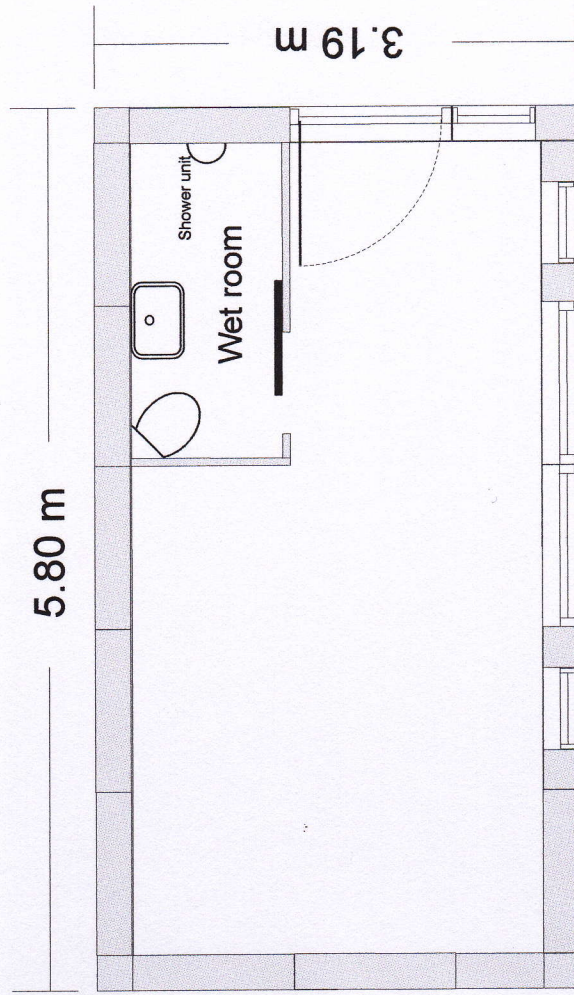

Front elevation

Right elevation

Plan scale 1 : 50 @ A4

ZED BOX		
www.zedbox.co.uk		
Client Glynis Hall 7 Eton Villas		
Model ZB Barn 525F		
Title Plan & Elevations		
Dwg No 1510219A		
Stage Proposed		
Drawn PJW	Checked PJW	Date 24/01/19
Scale 1 : 50	Rev @ A4	