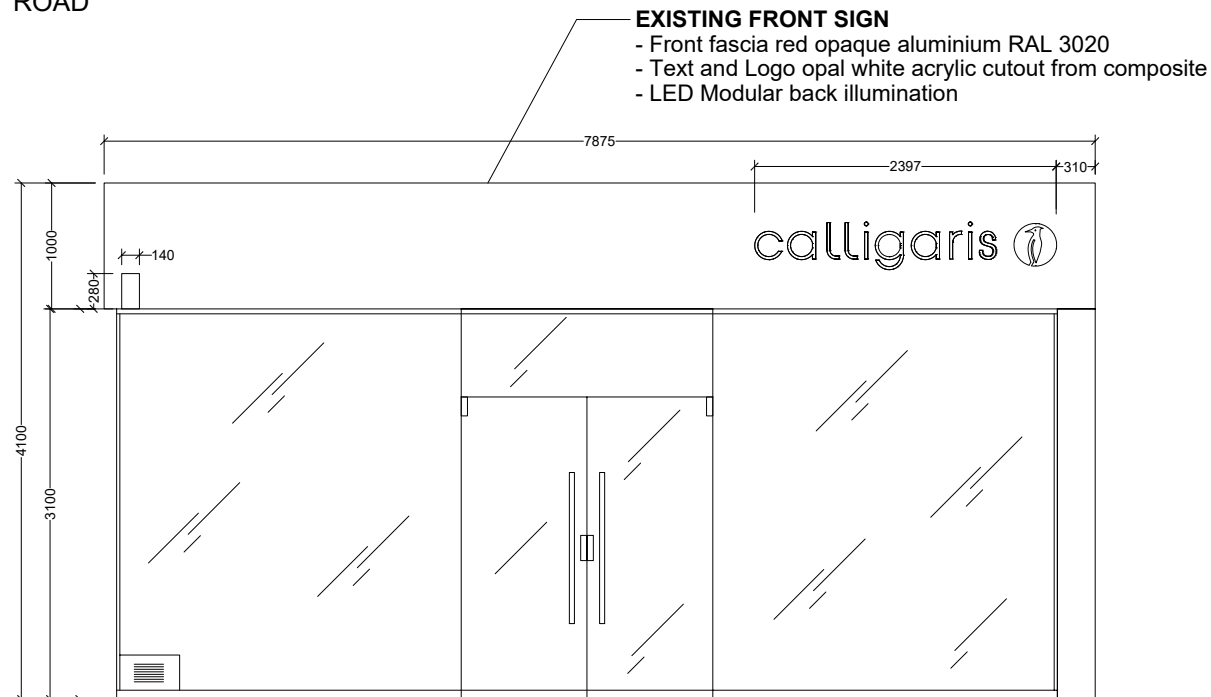

EXISTING AND PROPOSED SHOP EXTERNAL SIGN
 177 TOTTENHAM COURT ROAD
 LONDON W1T 7NY

**EXISTING SIGN
 SHOP FRONT ELEVATION**

**EXISTING SIGN
 SIDE ELEVATION**

**PROPOSED SIGN
 SHOP FRONT ELEVATION**

**PROPOSED SIGN
 SIDE ELEVATION**

NOTE>
 All angles and dimensions must be checked on site prior to manufacture. Do not scale from this drawing. Refer to written dimensions only.