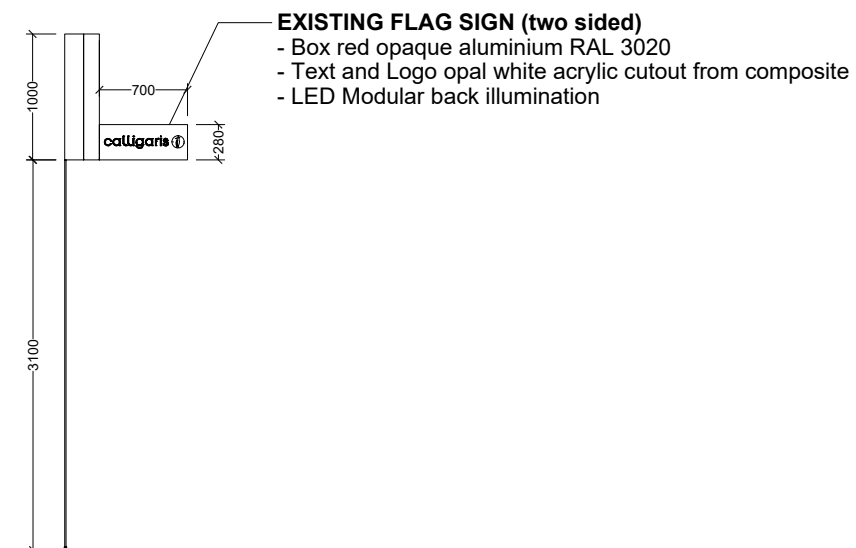

EXISTING AND PROPOSED SHOP EXTERNAL SIGN
 177 TOTTENHAM COURT ROAD
 LONDON W1T 7NY

**EXISTING SIGN
 SHOP FRONT ELEVATION**

**EXISTING SIGN
 SIDE ELEVATION**

**PROPOSED SIGN
 SHOP FRONT ELEVATION**

**PROPOSED SIGN
 SIDE ELEVATION**