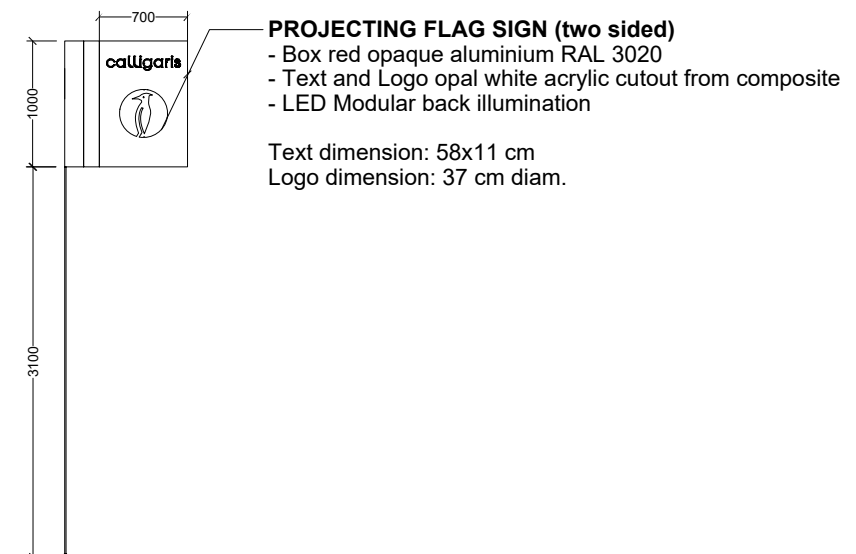

EXISTING AND PROPOSED SHOP EXTERNAL SIGN
 177 TOTTENHAM COURT ROAD
 LONDON W1T 7NY

**EXISTING SIGN
 SHOP FRONT ELEVATION**

**EXISTING SIGN
 SIDE ELEVATION**

**PROPOSED SIGN
 SHOP FRONT ELEVATION**

**PROPOSED SIGN
 SIDE ELEVATION**

NOTE>
 All angles and dimensions must be checked on site prior to manufacture. Do not scale from this drawing. Refer to written dimensions only.