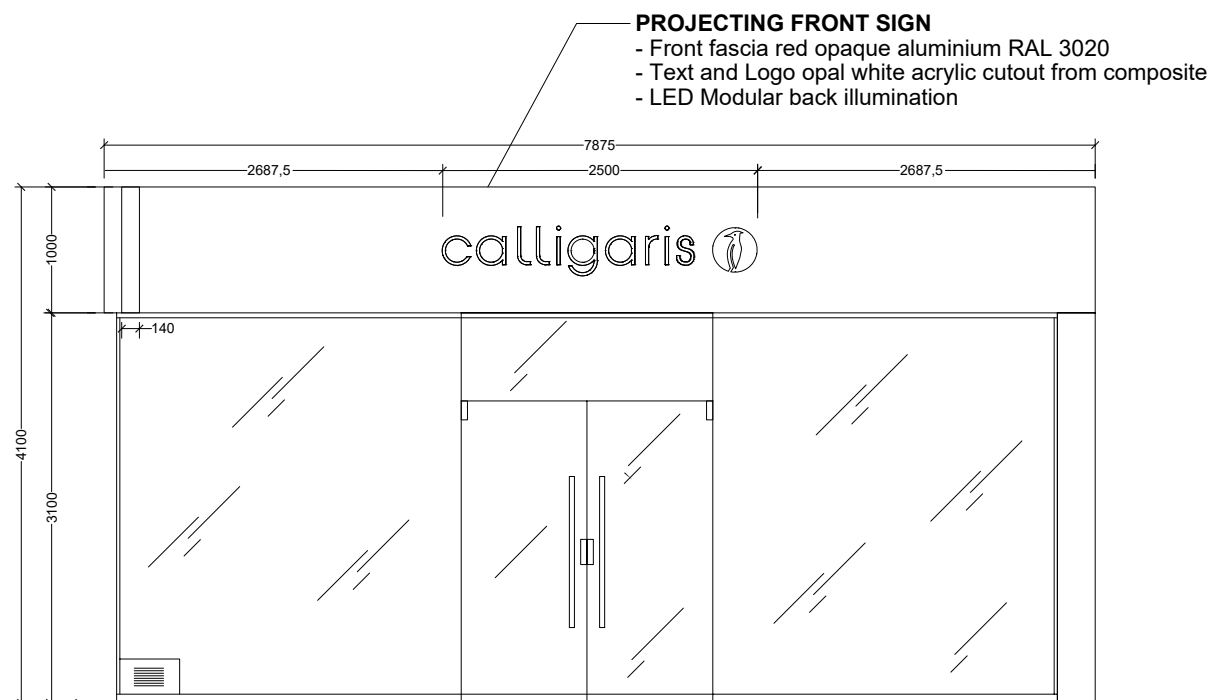

EXISTING AND PROPOSED SHOP EXTERNAL SIGN
 177 TOTTENHAM COURT ROAD
 LONDON W1T 7NY

**EXISTING SIGN
 SHOP FRONT ELEVATION**

**EXISTING SIGN
 SIDE ELEVATION**

**PROPOSED SIGN
 SHOP FRONT ELEVATION**

**PROPOSED SIGN
 SIDE ELEVATION**

NOTE>
 All angles and dimensions must be checked on site prior to manufacture. Do not scale from this drawing. Refer to written dimensions only.