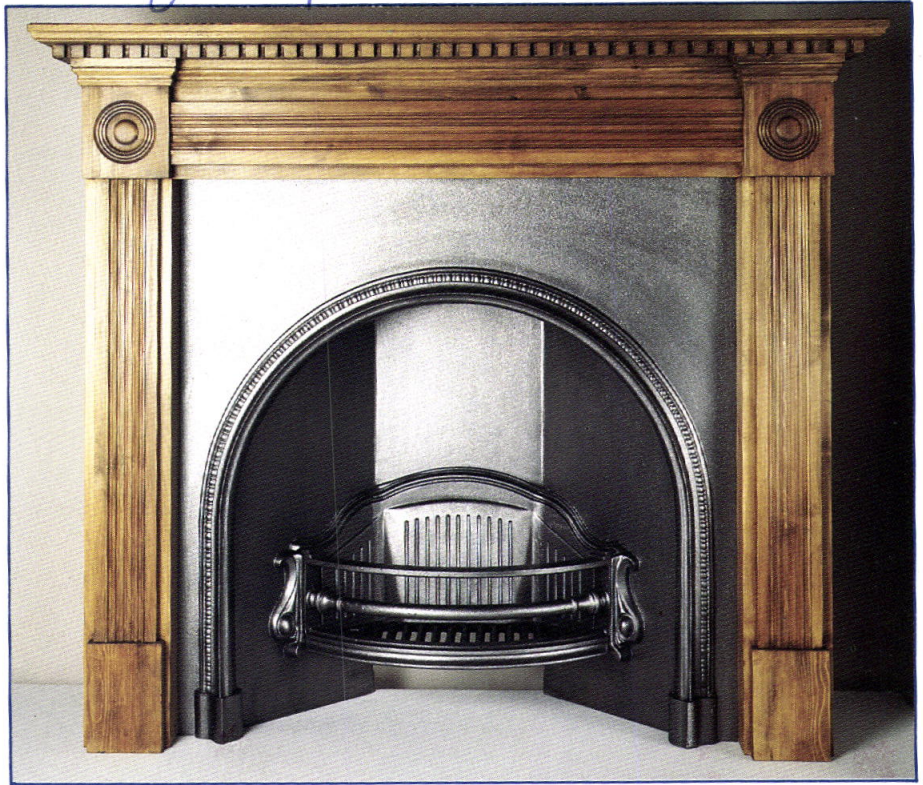

Suggested True Surround
for First Floor Reception
Rooms and Ground Floor
Dining Room.

B Register for Master Bedrooms

Ornate Arched Insert

A design of elegant simplicity featuring a decorative arch framing a wide opening to the grate.

Dimensions: 38" square
10" deep

LONDON BOROUGH OF CAMDEN
TOWN AND COUNTRY PLANNING ACTS

09 OCT 1989

PLANS ~~NOT APPROVED~~ APPROVED
ON BEHALF OF THE COUNCIL

8970510

CLASSIC PERIOD FIREPLACES

from Buckingham Antiques

*The elegant design and
superb craftsmanship of the Victorian Age
re-created in a unique range of
cast-iron firegrates.*

HB 8970510

A. Surround
for Master

09 OCT 1989

Bedroom

HB 8970510

HB 8970510

DIMENSIONS