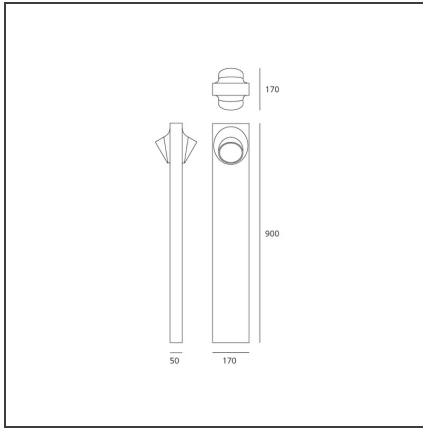

Ciclope Floor 90 Bilaterale Gray/white

IP65   

DESIGN BY

Alessandro Pedretti

DESCRIPTION

Lighting system with diffuse unilateral or bilateral emission, with high-performance LED light sources. Light emission is obtained by the combination of six monochromatic LED light sources, a reflector and an opaline diffuser. Floor, wall or recessed installation. Available in two finishes: light grey and rust painted.

TECHNICAL DRAWINGS

FEATURES

Article Code:	T081400	Material:	Composite technopolymer, polycarbonate, steel, aluminum
Colour:	Gray/white	Series:	Outdoor
Installation:	Bollard, Recessed, Floor, Wall	Area contract:	null, Outdoor, Residential
Environment:	Outdoor	Emission:	Direct

DIMENSIONS

Length:	cm 17
Width:	cm 17
Height:	cm 90

INCLUDED SOURCES

Category:	LED	Color temperature (K):	3000K
Number:	2	CRI:	80
Watt:	6,5W		
Type:	0		
Class:	A		

LUMINAIRE

Power Supply:	Electronic	Delivered lumens output (lm):	568lm
Watt:	13W	CCT:	3000K
Voltage:	220-240V	Efficiency:	100%
		Efficacy:	43.69lm/W
		CRI:	80