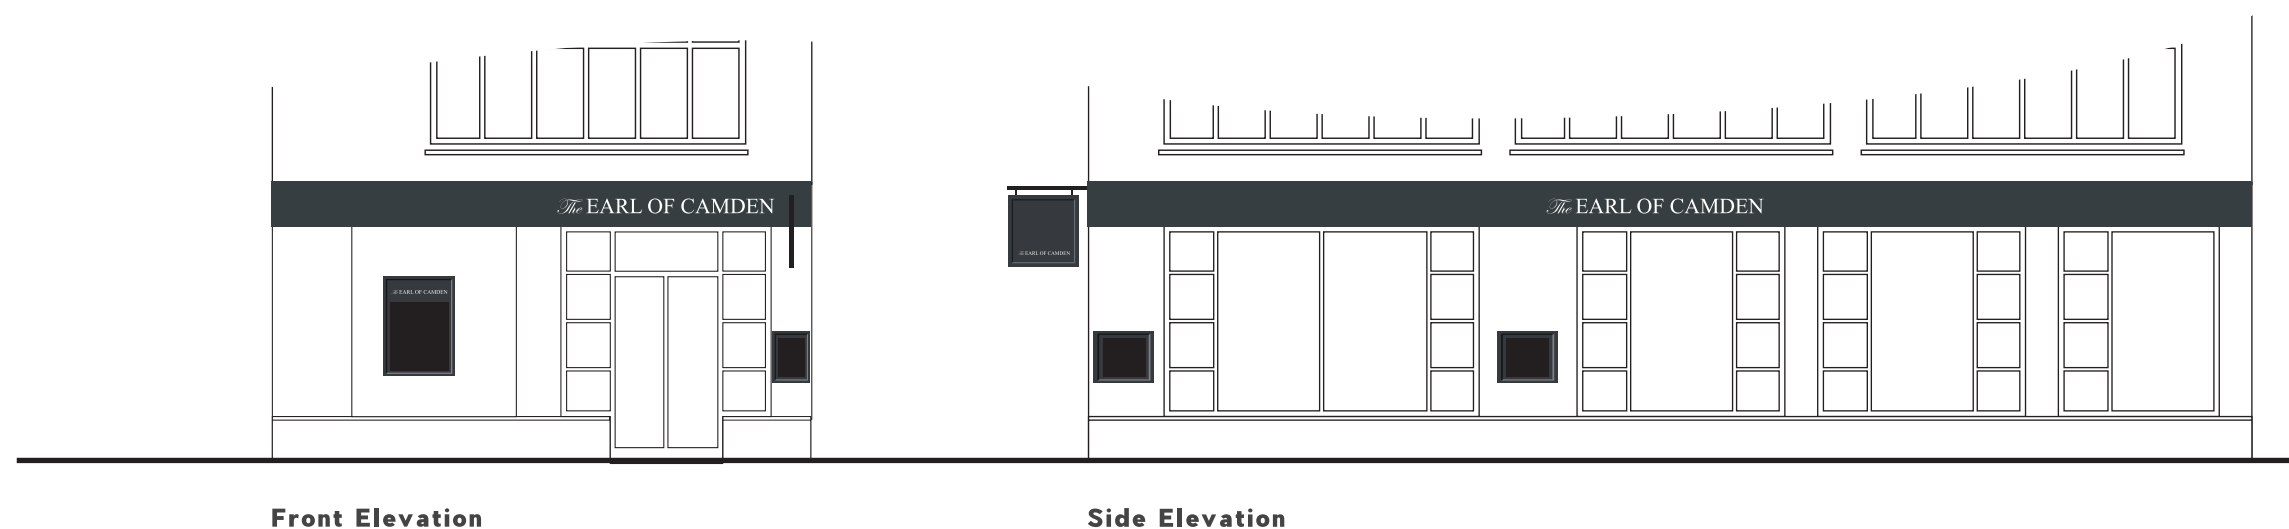

INSIGNIA
SIGNS & SERVICES

STAND OUT FROM THE CROWD

PLANNING
SITE DETAILS

W0007050

STONEGATE PUB CO

EARL OF CAMDEN

CAMDEN

17, 22 01 19cc
REV B