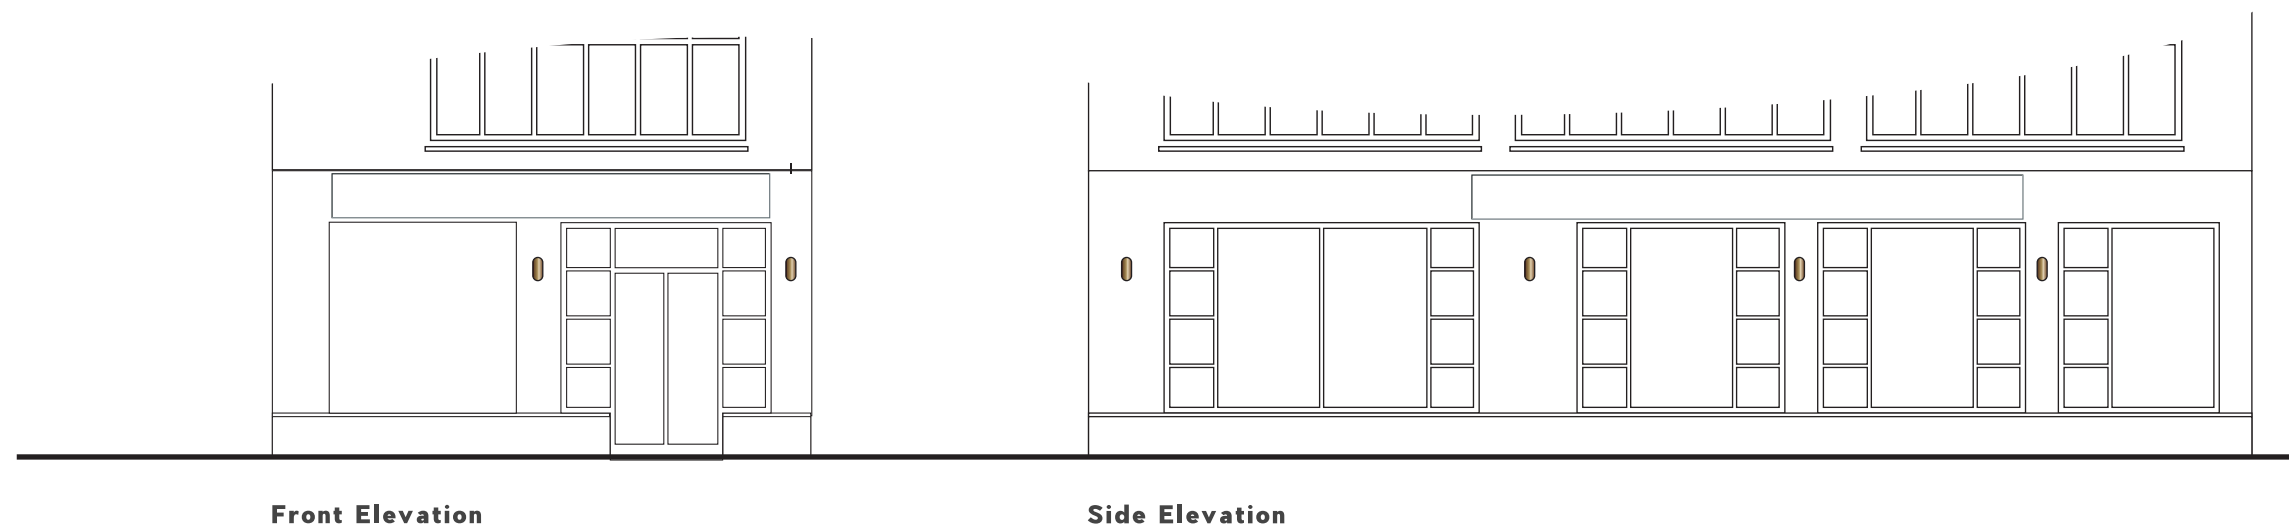

INSIGNIA
SIGNS & SERVICES

STAND OUT FROM THE CROWD

PLANNING
SITE DETAILS

W0007050

STONEGATE PUB CO

EARL OF CAMDEN

CAMDEN

17, 22 01 19cc
REV B