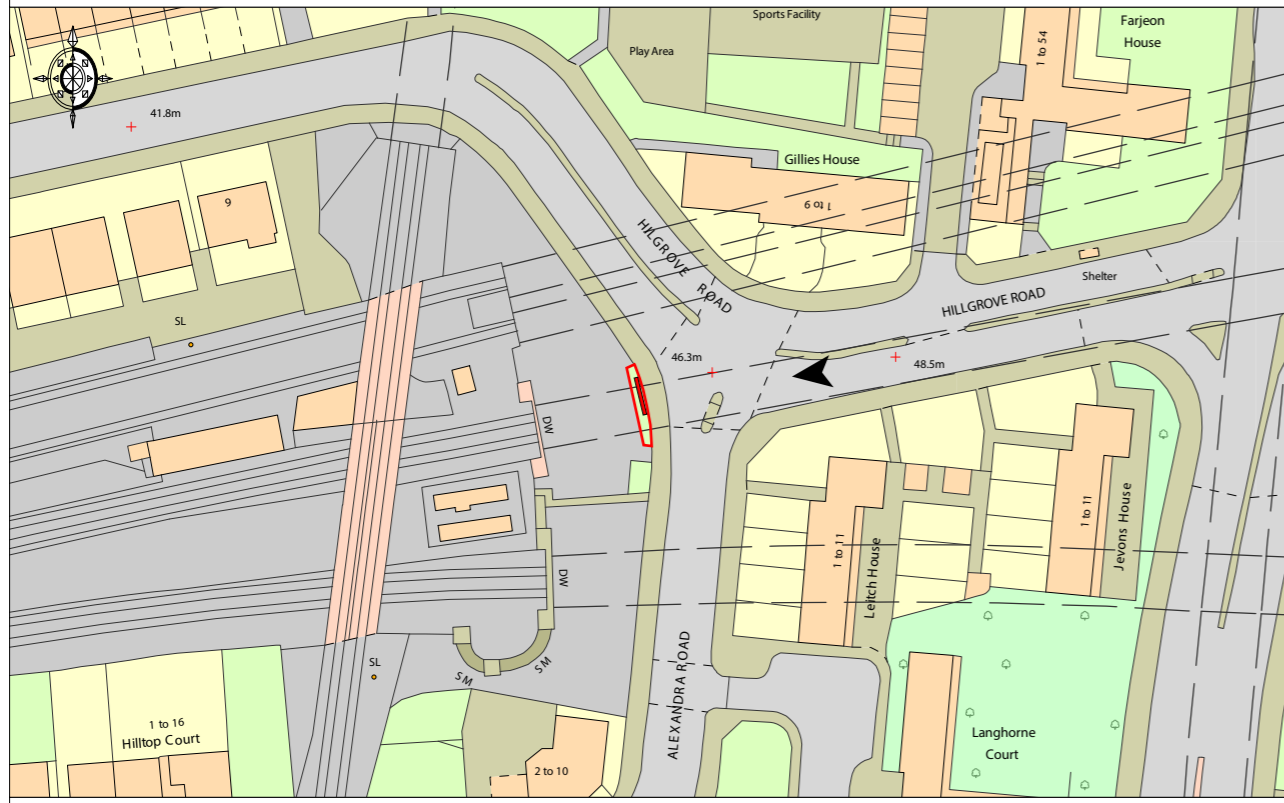

LOCATION PLAN

Scale 1:1250@A3

Notes:

- Existing 48 Backlight Display to be replaced with Digital 48 display
- Site Boundary

SITE PLAN

Scale 1:500@A3

Site Address: Hillgrove Road Bridge (B509) South Hampstead Camden NW6 4TJ	Drawing Title: Location & Site Plans	Date: 17 December 2018	Scale: Scale as shown when printed at A3	Dwg. No: PY3433 - 001	Rev: --
---	---	---------------------------	--	--------------------------	------------