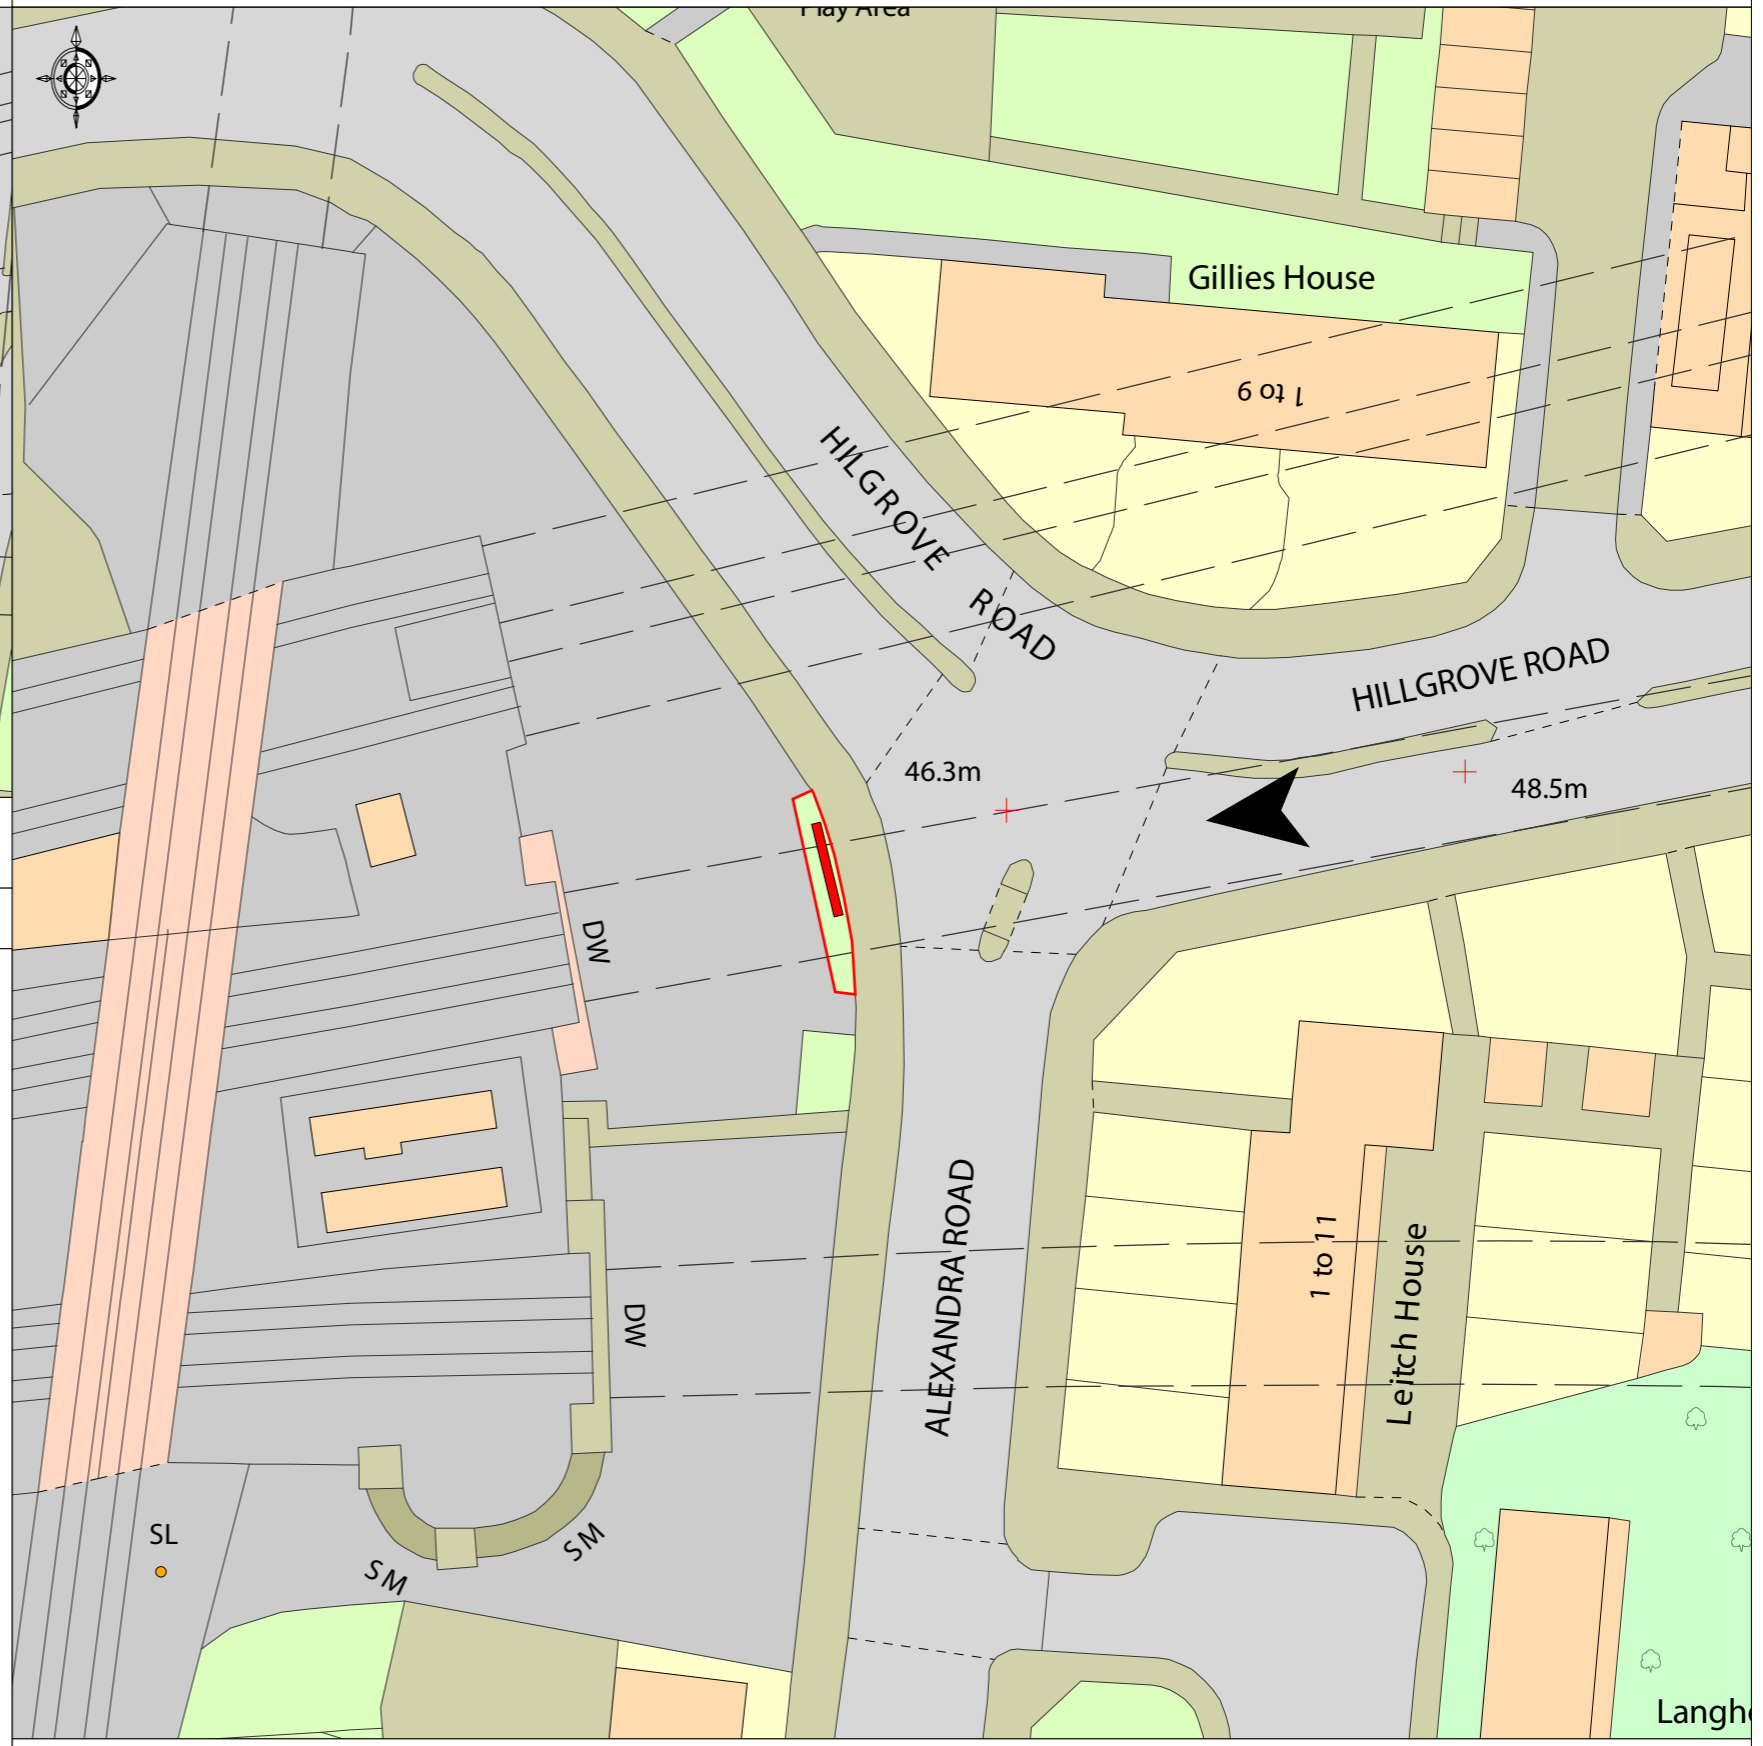

LOCATION PLAN

Scale 1:1250@A3

Notes:

- Existing 48 Backlight Display to be replaced with Digital 48 display
- Site Boundary

SITE PLAN

Scale 1:500@A3

Site Address: Hillgrove Road Bridge (B509) South Hampstead Camden NW6 4TJ	Drawing Title: Location & Site Plans	Date: 17 December 2018	Scale: Scale as shown when printed at A3	Dwg. No: PY3433 - 001	Rev: --
---	---	---------------------------	--	--------------------------	------------