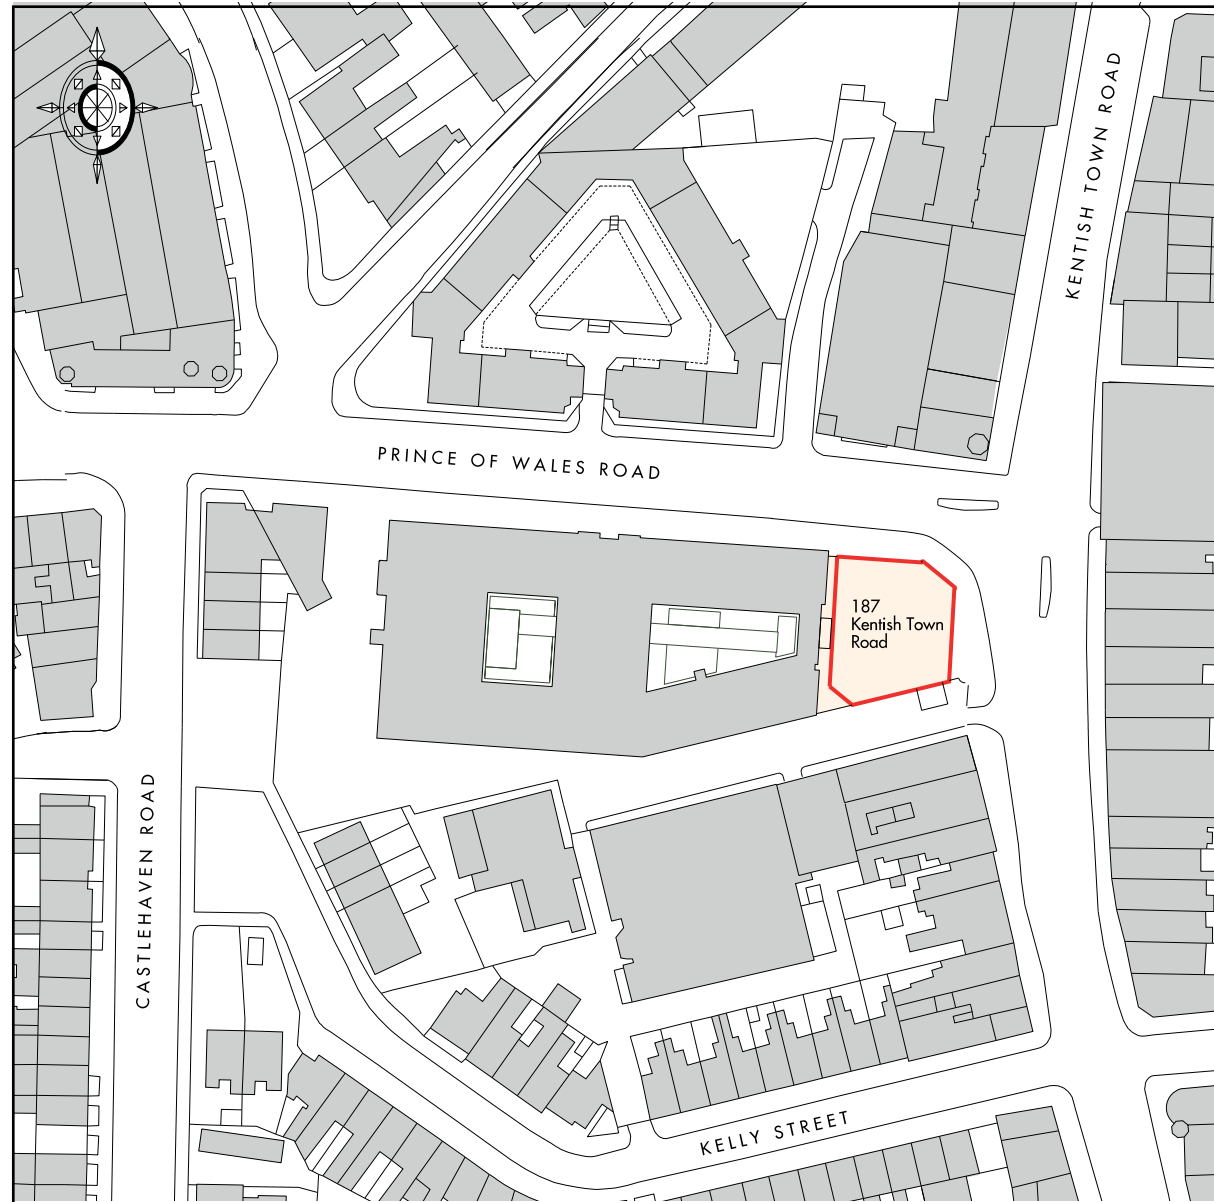

LOCATION PLAN

0m 10m 20m 30m 40m 50m 60m 70m 80m

Scale 1:1250@A3

 Site Boundary

| | | |
|--|-----------------------|---------------------------------|
| JOB No/ Desc.: 187 Kentish Town Road, London NW1 8PD | | |
| Drawing Desc.: Location Plan | Date : 16 August 2016 | Drawing No.: 3719-001 |
| | Scale: 1/1250@A3 | |