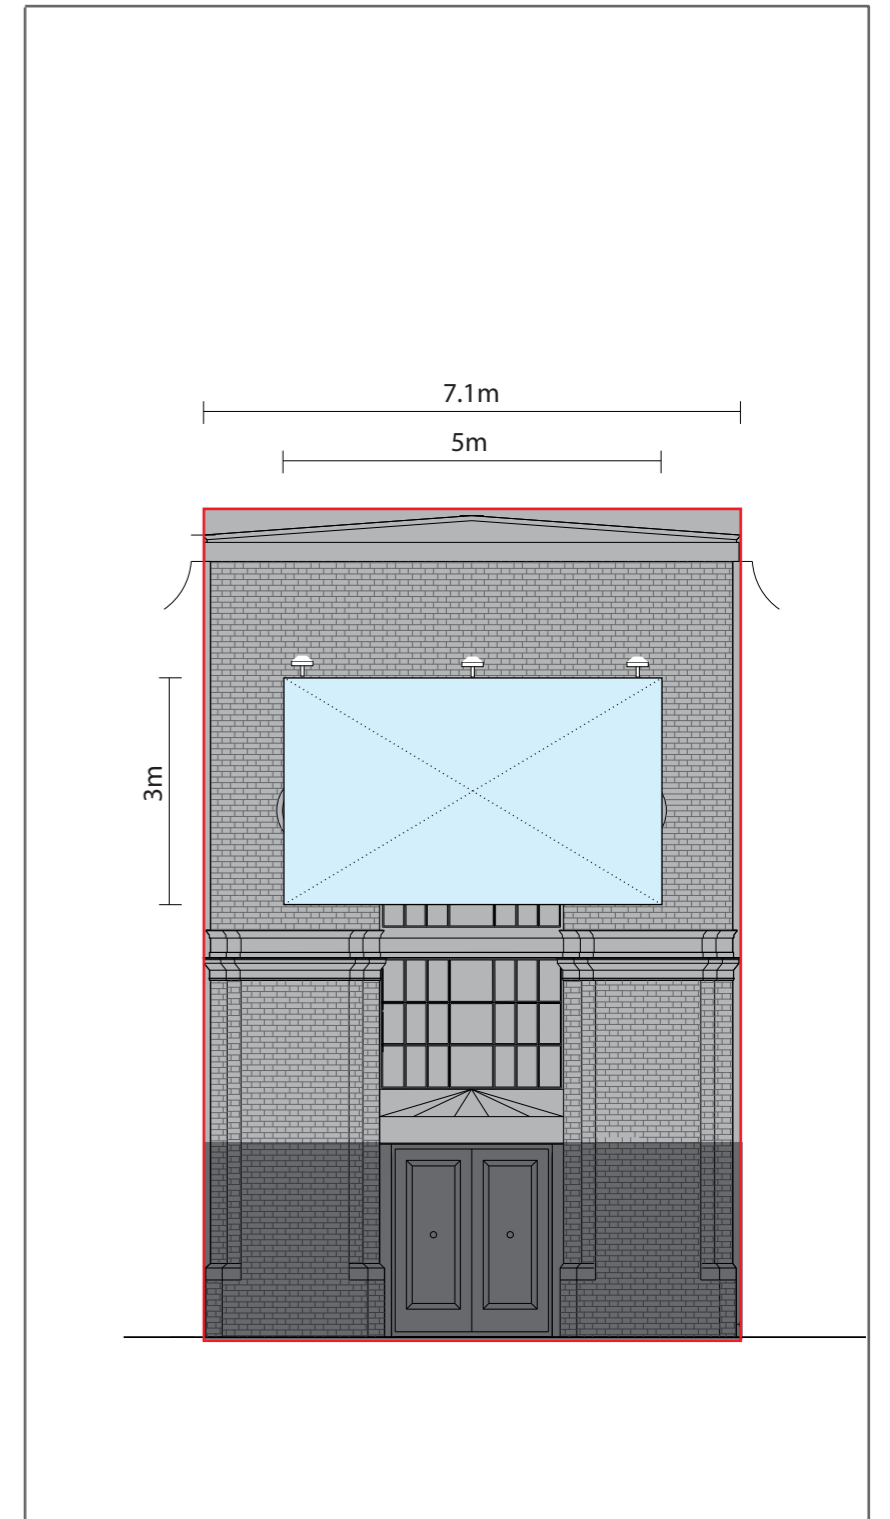

# PROPOSED EAST ELEVATION

# PROPOSED NORTH- EAST ELEVATION

Scale 1:100@A3

JOB No/ Desc.: <b>187 Kentish Town Road, London NW1 8PD</b>		
Drawing Desc.: <b>Proposed East / North-East Elevation</b>	Date : 16 August 2016	Drawing No.: <b>3719-006</b>
	Scale: 1/100@A3	