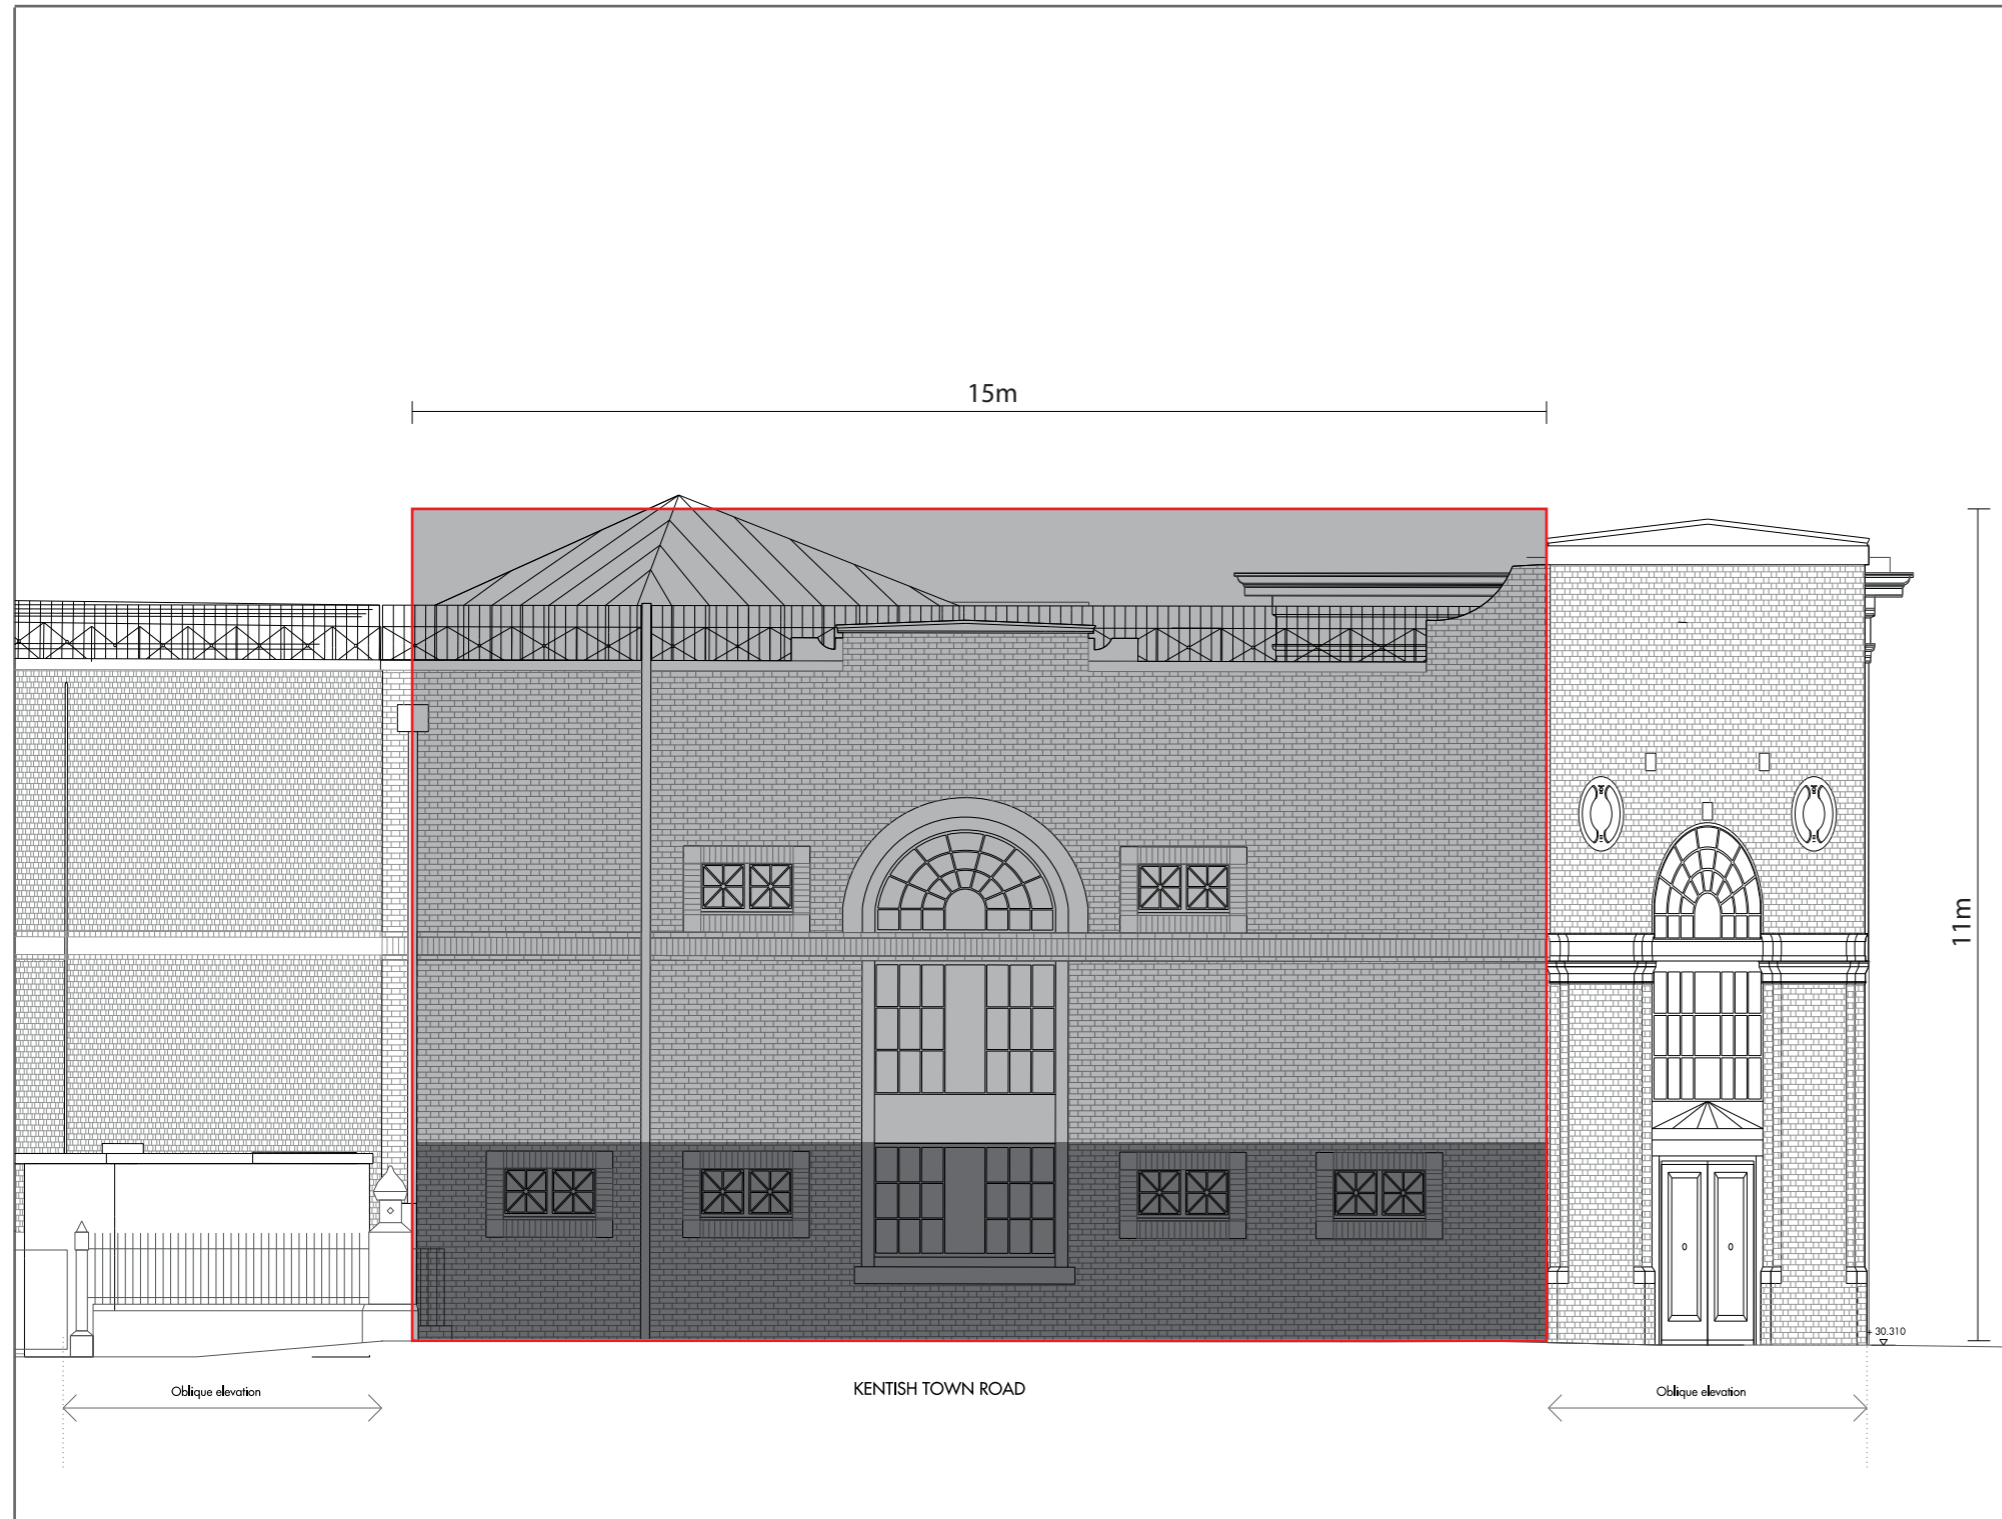

# PROPOSED EAST ELEVATION

# PROPOSED NORTH- EAST ELEVATION

Scale 1:100@A3

JOB No/ Desc.: <b>187 Kentish Town Road, London NW1 8PD</b>		
Drawing Desc.: <b>Proposed East / North-East Elevation</b>	Date : 16 August 2016	Drawing No.: <b>3719-006</b>
	Scale: 1/100@A3	