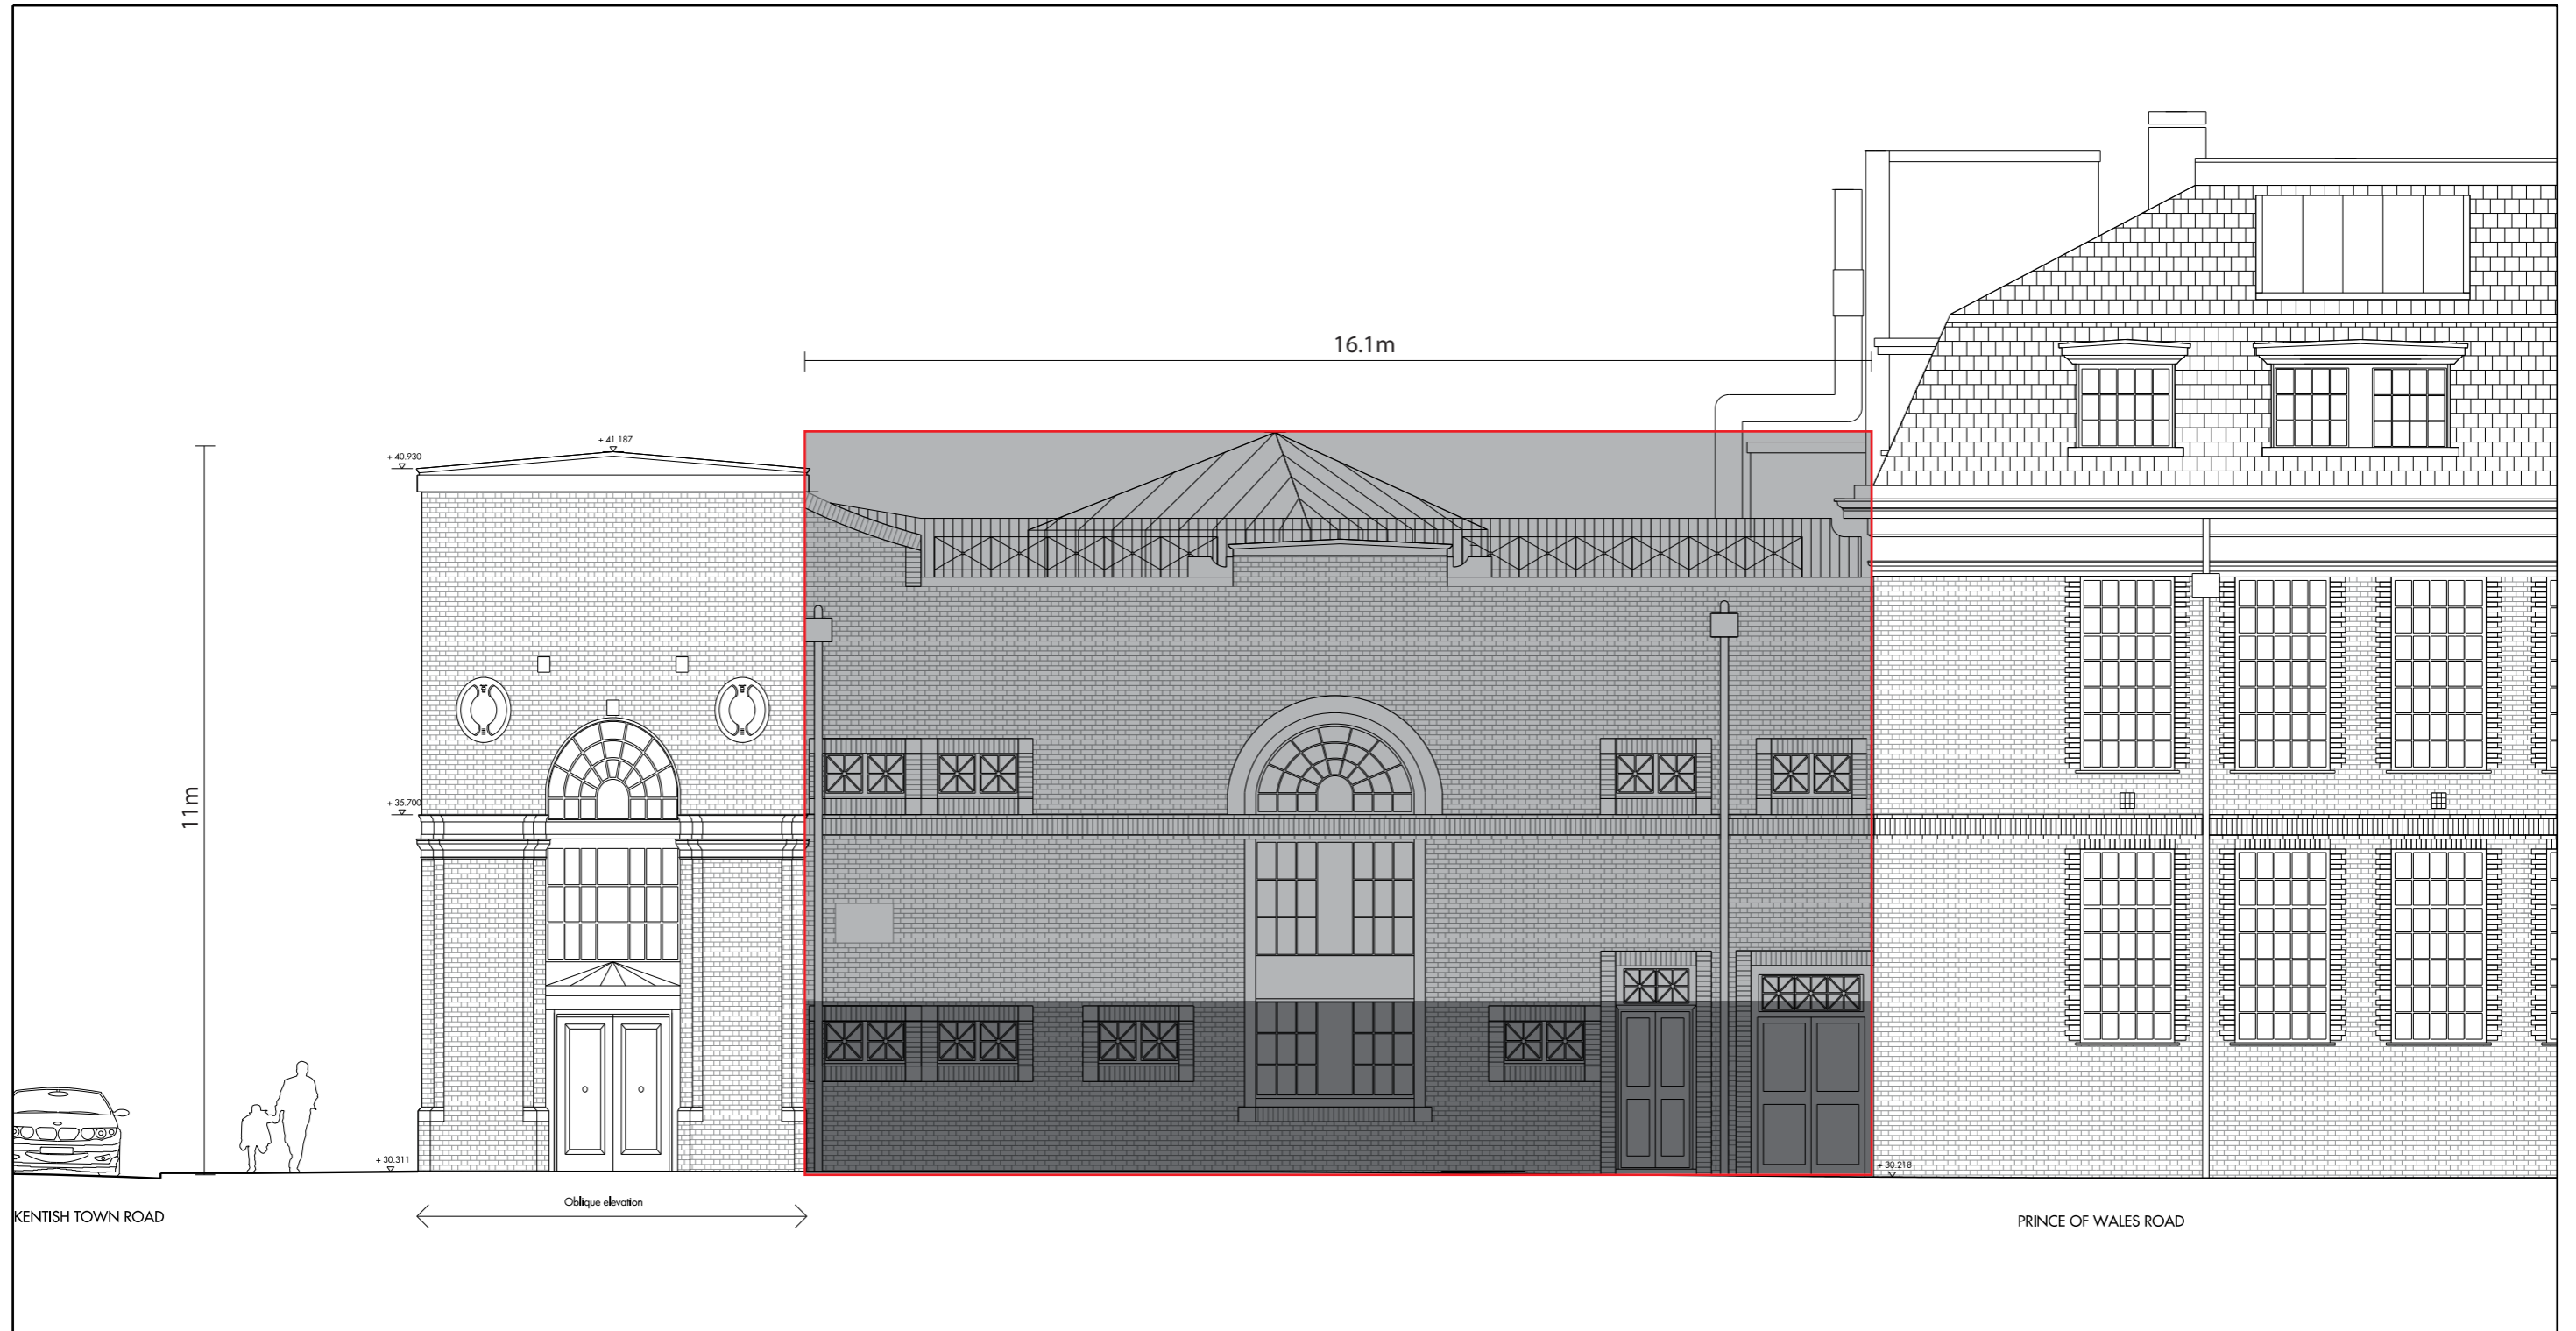

PROPOSED NORTH ELEVATION

Scale 1:100@A3

JOB No/ Desc.: 187 Kentish Town Road, London NW1 8PD		
Drawing Desc.: Proposed North Elevation	Date : 16 August 2016	Drawing No.: 3719-005
	Scale: 1/100@A3	