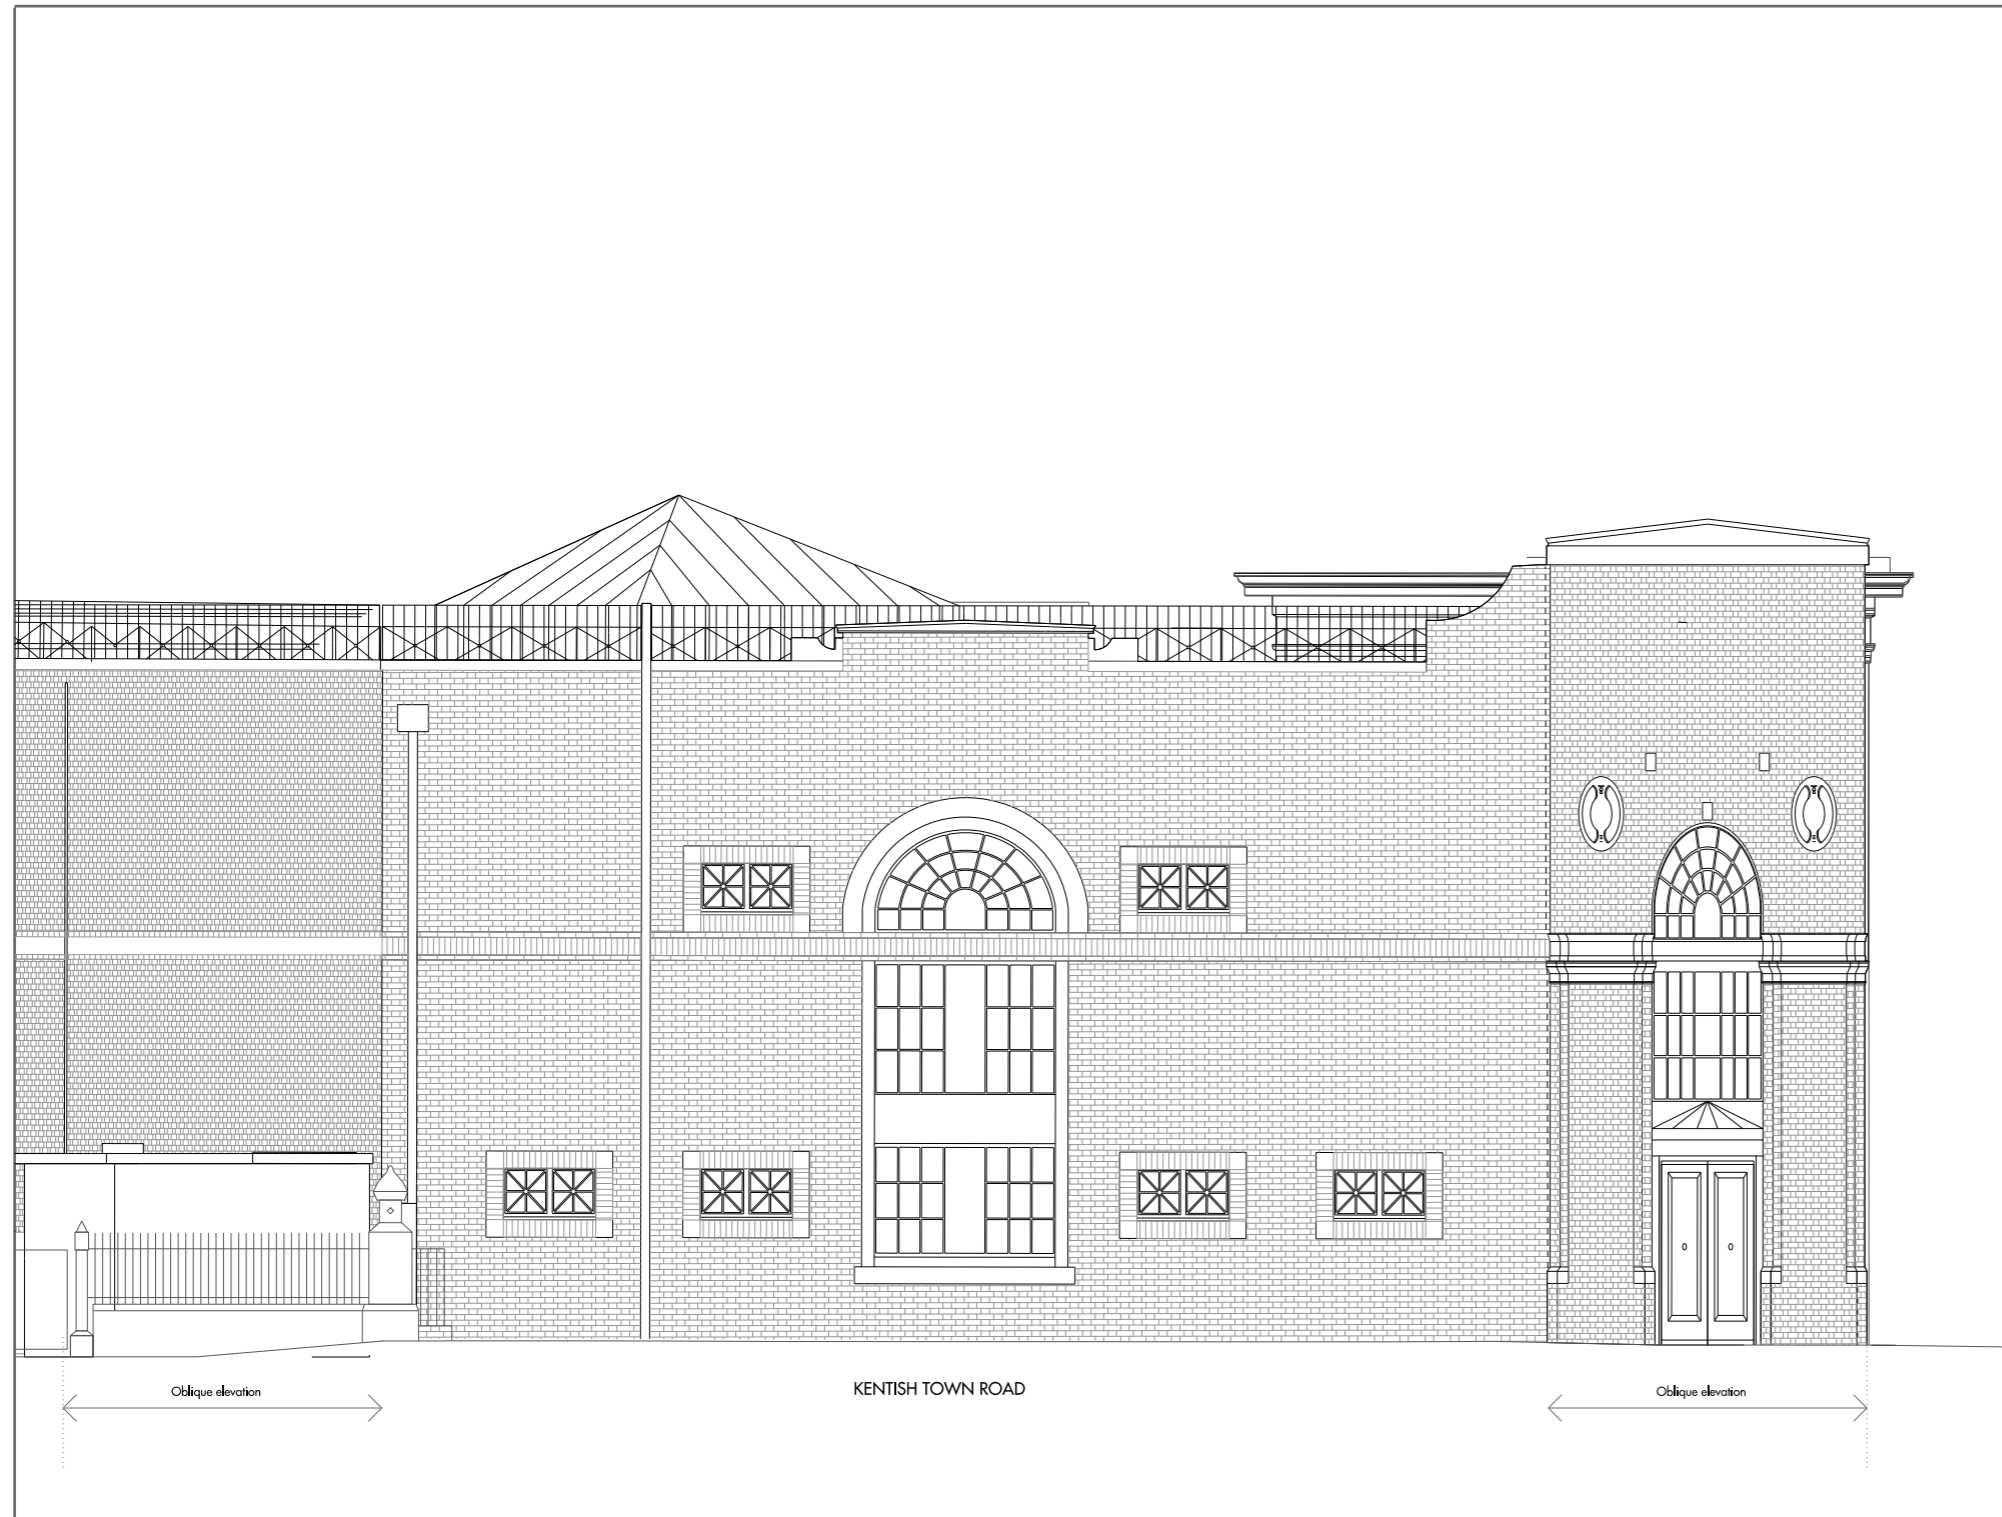

EXISTING EAST ELEVATION

EXISTING NORTH-EAST ELEVATION

Scale 1:100@A3

JOB No/ Desc.: 187 Kentish Town Road, London NW1 8PD		
Drawing Desc.: Existing East / North-East Elevation	Date : 16 August 2016	Drawing No.: 3719-004
	Scale: 1/100@A3	