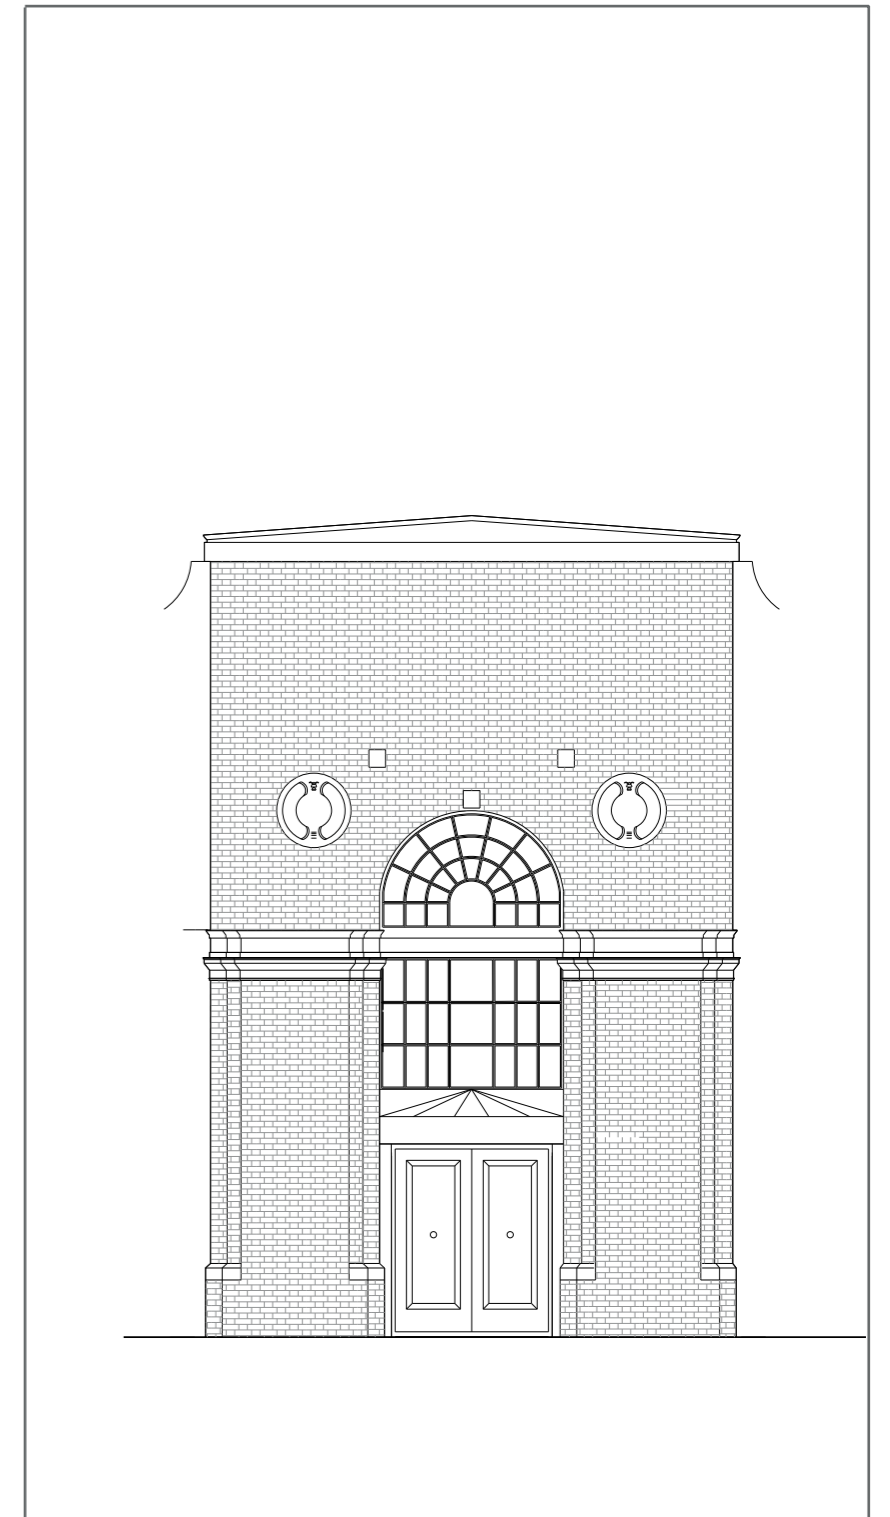

EXISTING EAST ELEVATION

EXISTING NORTH-EAST ELEVATION

Scale 1:100@A3

JOB No/ Desc.: 187 Kentish Town Road, London NW1 8PD		
Drawing Desc.: Existing East / North-East Elevation	Date : 16 August 2016	Drawing No.: 3719-004
	Scale: 1/100@A3	