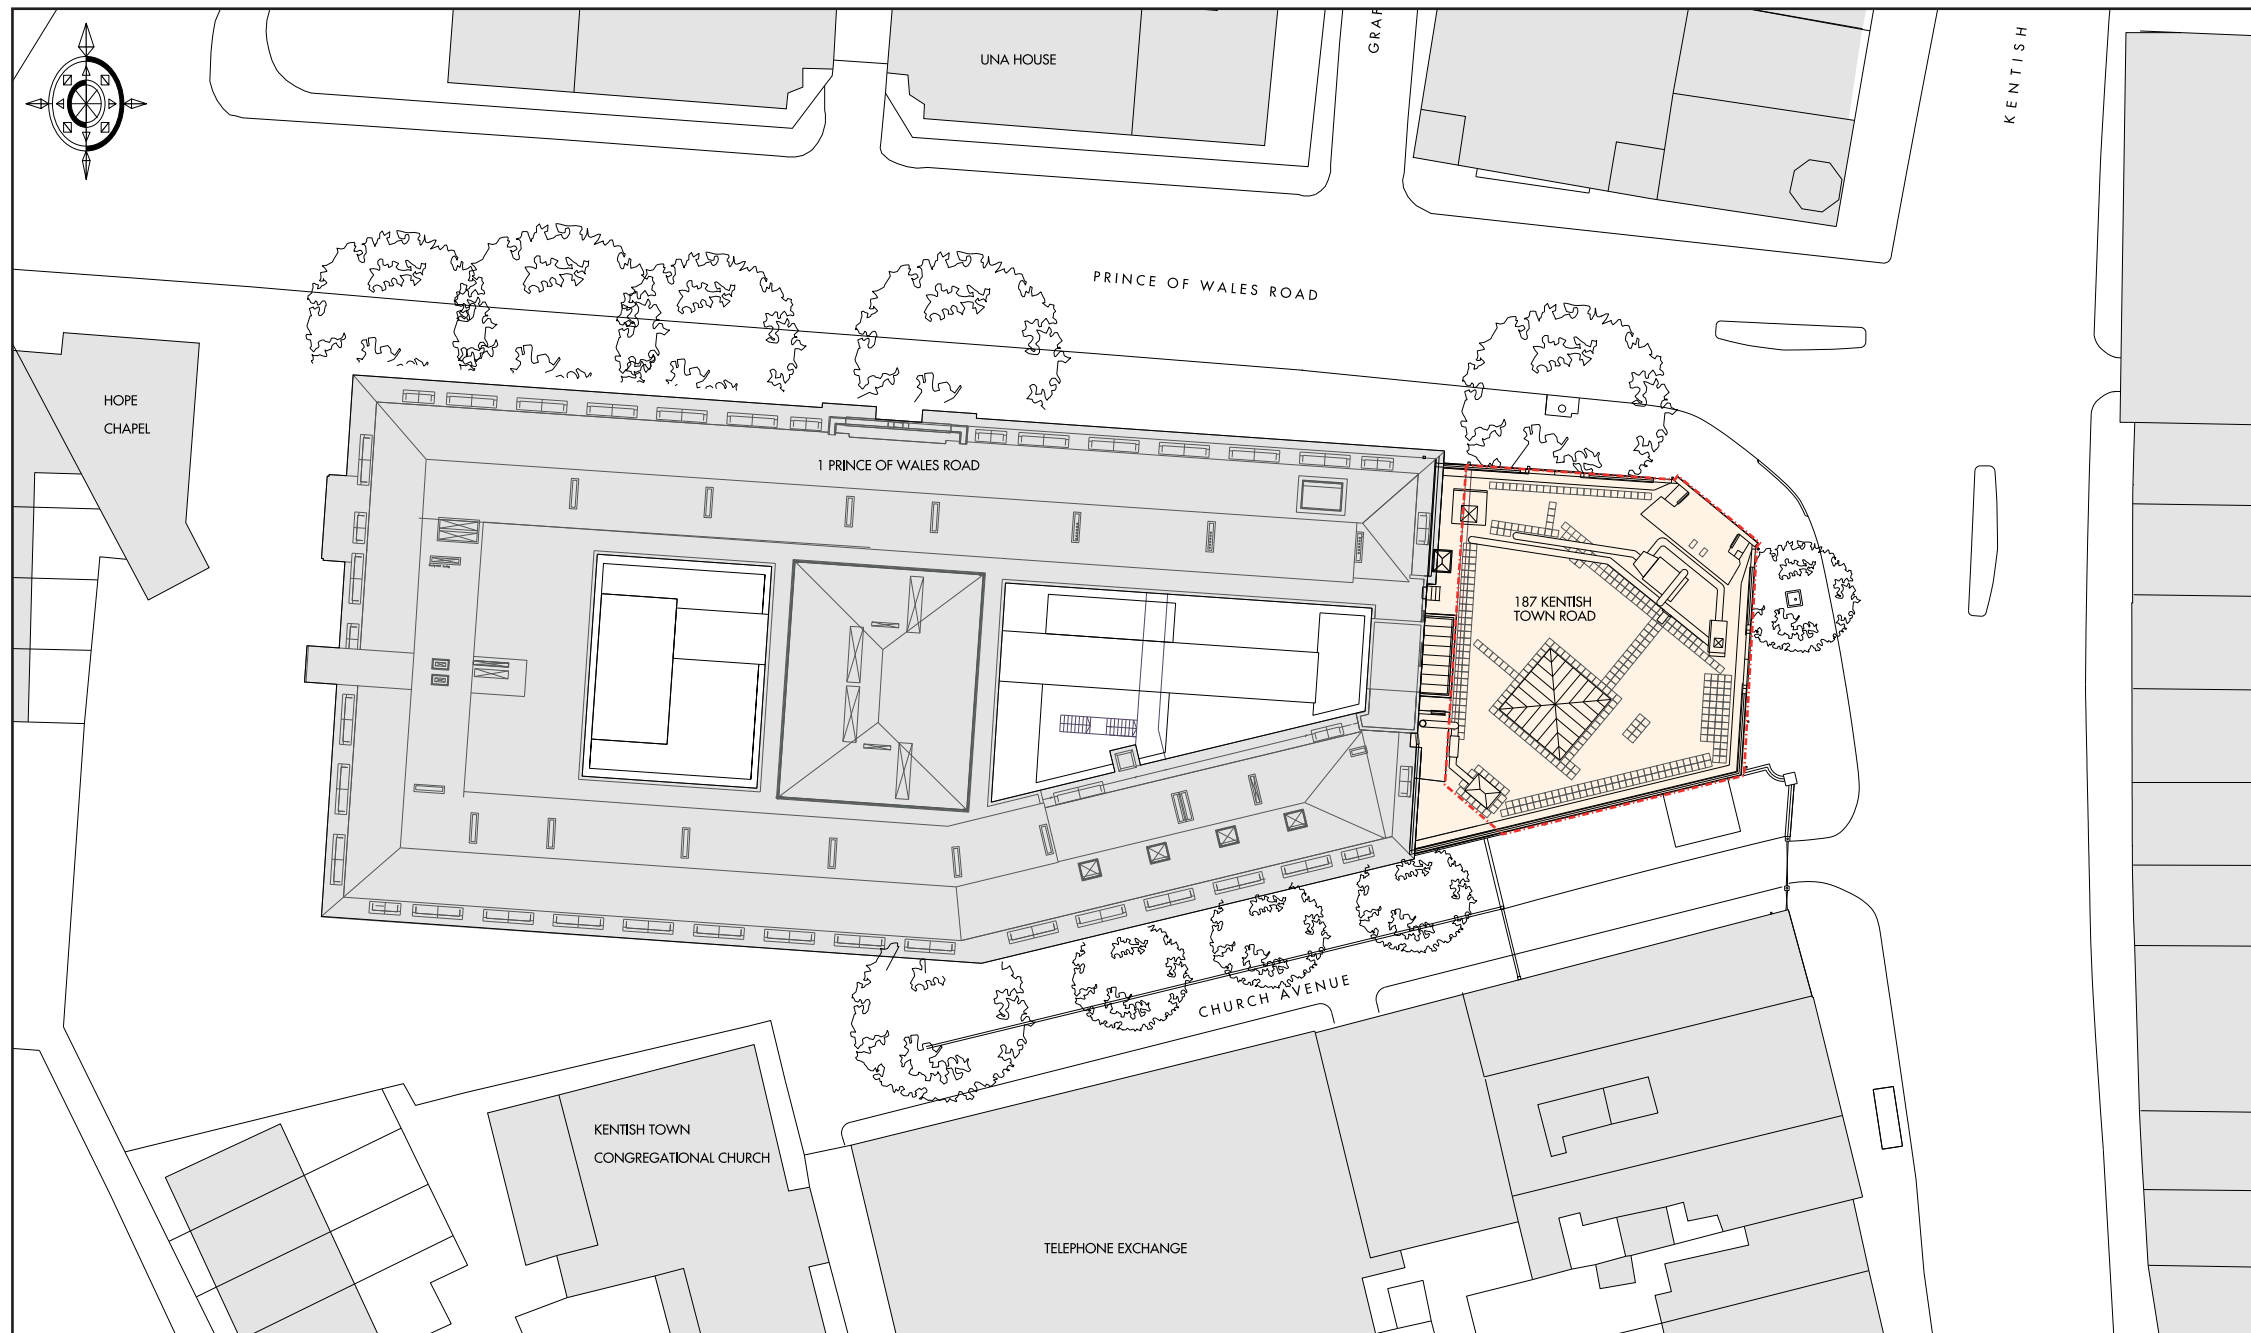

SITE PLAN

Scale 1:500@A3

— Site Boundary

JOB No/ Desc.: 187 Kentish Town Road, London NW1 8PD		
Drawing Desc.: Site Plan	Date : 16 August 2016	Drawing No.:
	Scale: 1/500@A3	3719-002