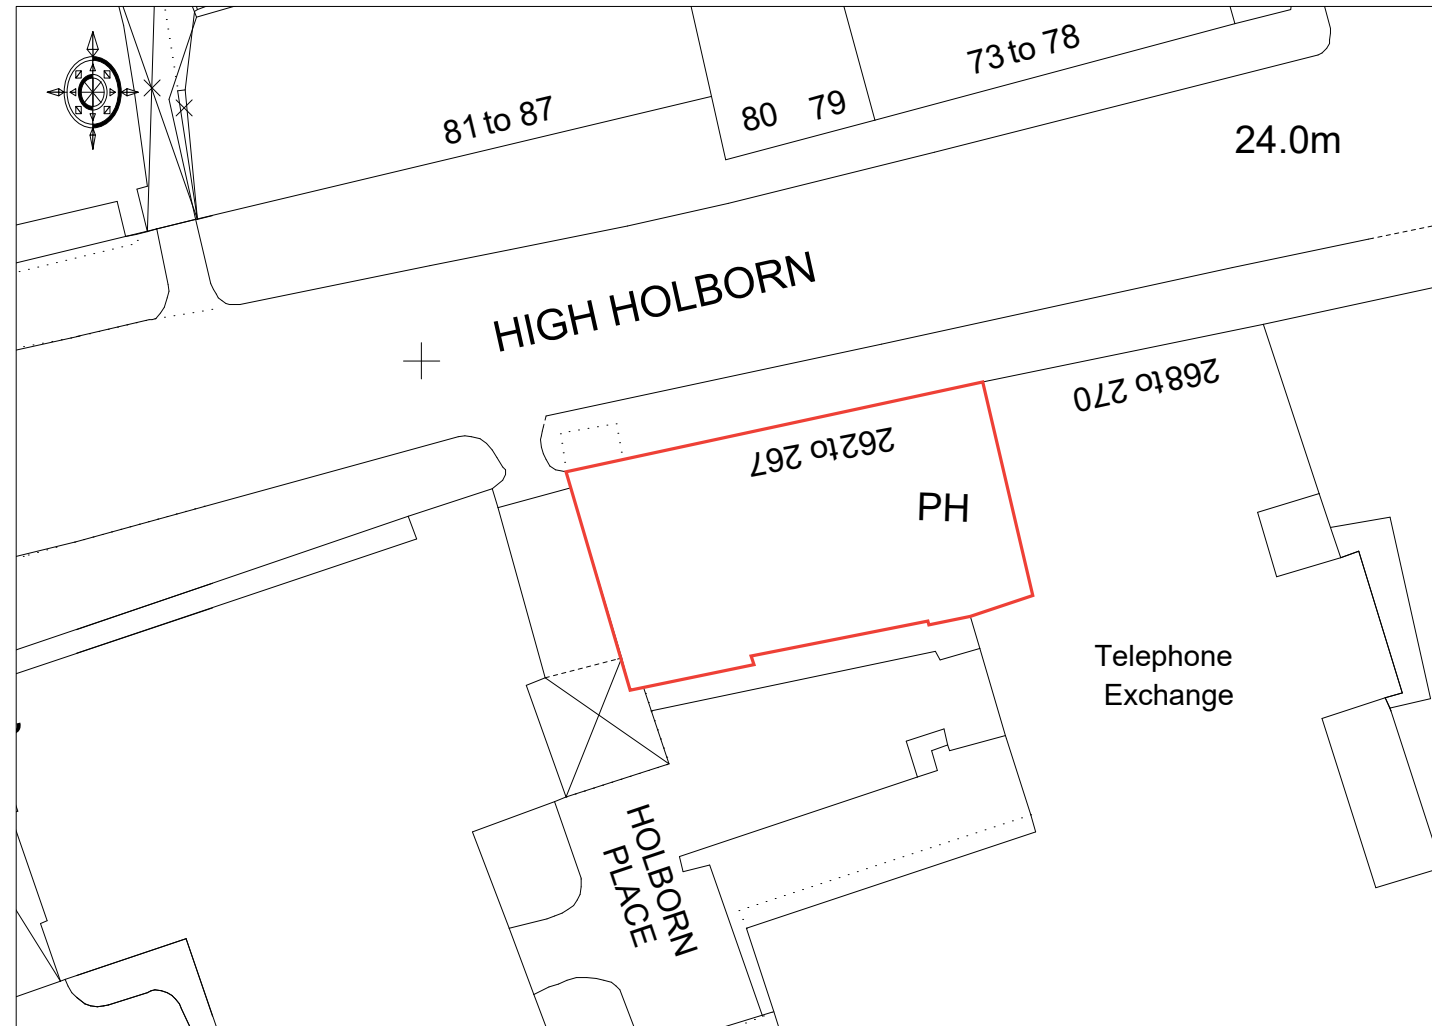

# SITE PLAN

— Site Boundary

Site:

262 High Holborn, London WC1V 7NA

Title:

Site Plan

Date:

21/12/2016

Dwg. No:

002782/002

Scale: 1:500@A3