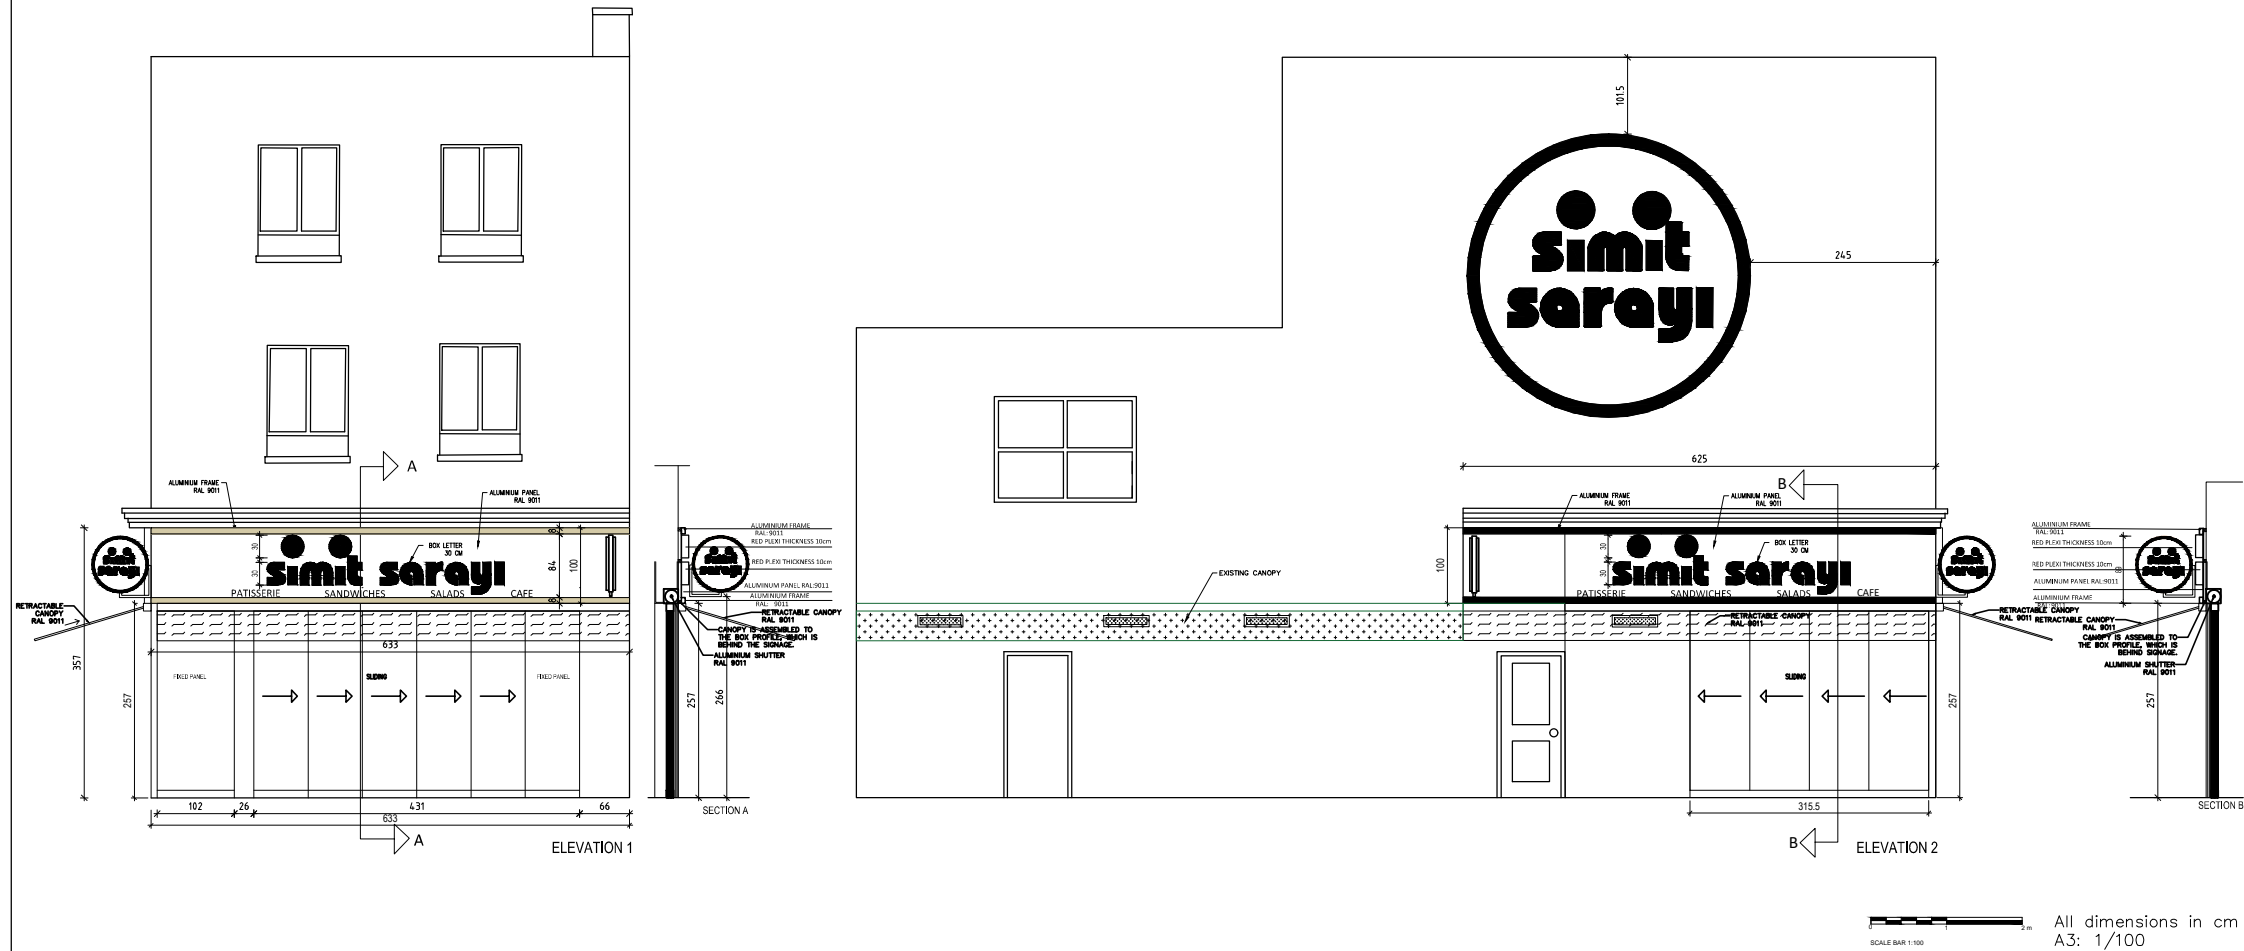

Signage is approved under permission
2017/5391/A.

68 Oxford Street, London W1D 1BN
Phone : +44 207 636 4636

DATE: 15.10.2018

SİMİT SARAYI
267 CAMDEN HIGH STREET

Interior area : 46,00 m²
Number of people : 14 SEATS
Exterior area : 11 m²
Number of people : 12 SEATS

PAFTA ADI/ SHEET TITLE
PROPOSED SHOPFRONTS
PAFTA NO/ SHEET NO
03

A.100.03

Drawn
Architect
Orhun Çakır

Architectural Confirm
Sultan Dağanyılmaz

Operational Confirm
Patrick Graham

Manager Confirm

Final Approve
Gino Solak