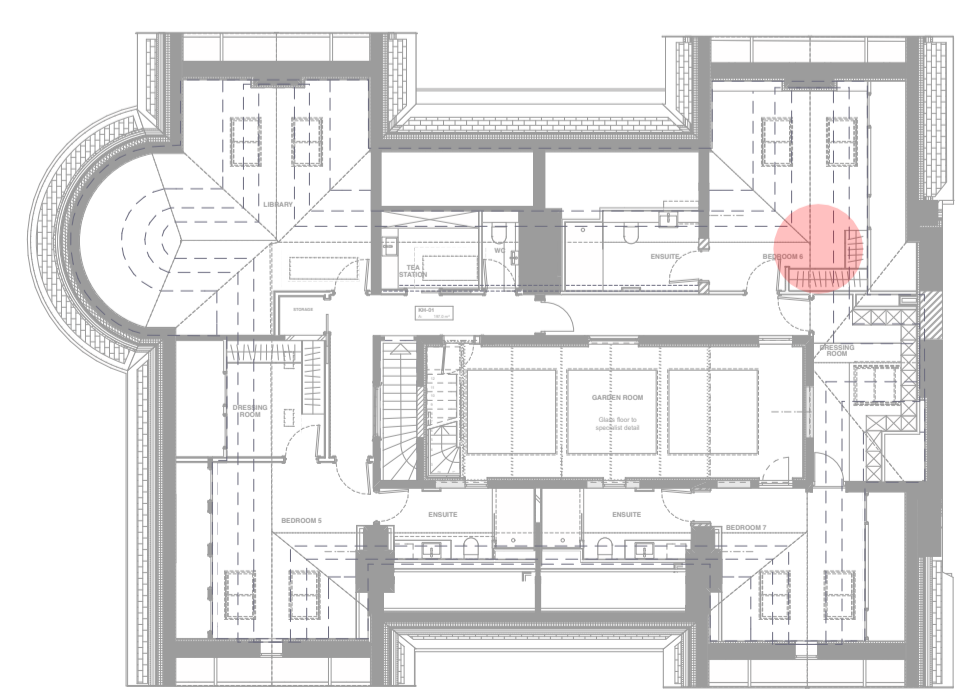

Kidderpore Hall - Second Floor Key