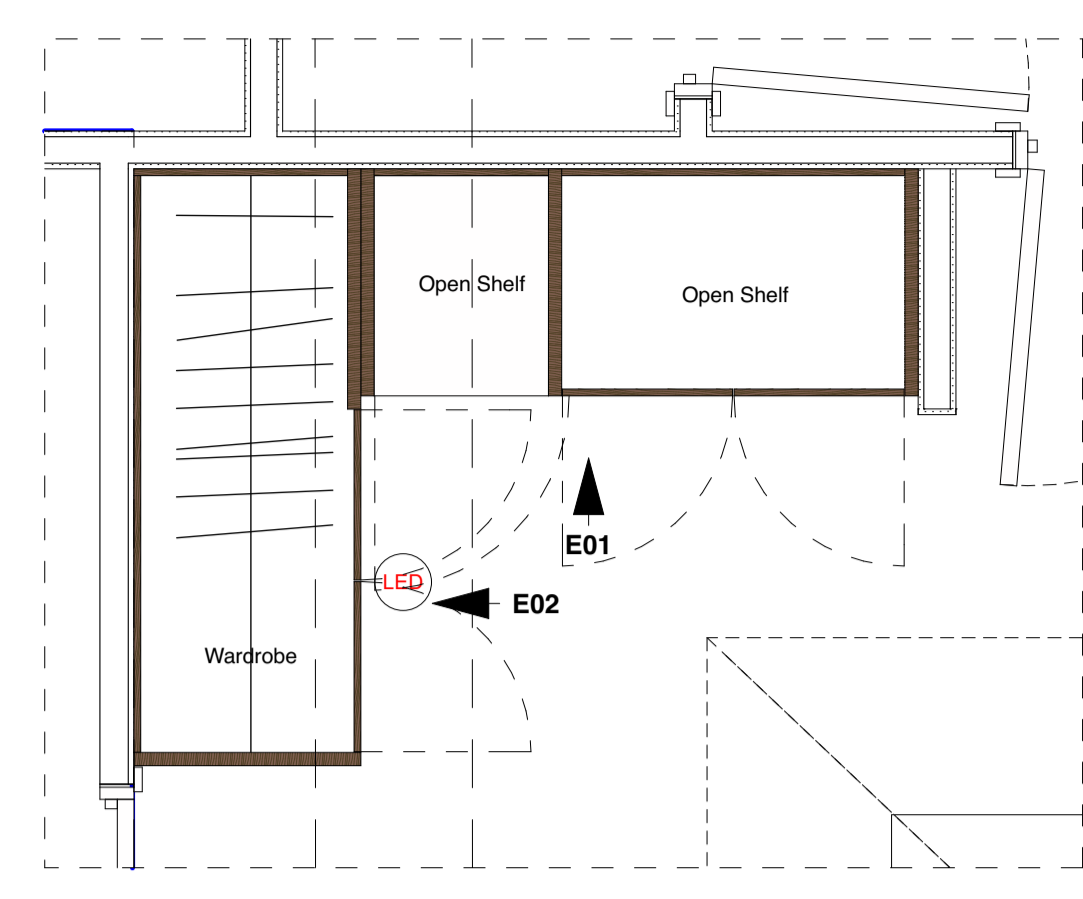

KEY PLAN

NOTE:
ALL INFORMATION SHOWN ON THIS DRAWING IS SUBJECT TO DESIGN DEVELOPMENT BY SPECIALIST

GENERAL KEY

- ① LIGHT STAINED OAK FINISH
- ② DARK STAINED OAK FINISH
- (M) MIRROR
- (V) FCU VENTS
- (LED) INCORPORATED LED STRIP LIGHTING TO UNDERSIDE OF SHELVING/HANGING RAILS

Additional Info:
MFC Carcass with veneer external panels
Internal Joinery Carcass in laminate Finish
Door Handles to be Routed into doors/panels
Hanging rails LED to be sensor operated

Integrated Vanity Units with Mirrors are subject to Interior Designer input.
Drawings to be read in conjunction with Finishes Schedule
Drawings show design intent only and should be developed further by specialist.
All dims to be checked and confirmed on site prior manufacture.

TENDER

REVISION	DRN	CHKD	DATE
T1 First Issue	K/C	K/C	20/12/2018

CLIENT
MOUNT ANVIL LTD

PROJECT
KIDDERPORE AVENUE

DRAWING
**Kidderpore Hall
KH-01 Joinery Sheet 4**

SCALE 1:20, 1:200, 1:22 @ A1 DATE 20/12/2018

DRAWING No. 15 230
9000-DRG-08KH- DE013

DRAWN BY K/C
REV T1

A & Q PARTNERSHIP (LONDON) LTD
THE LUX BUILDING, 2-4 HOXTON SQUARE, LONDON N1 6NU
Tel: 020 7613 2244 Fax: 020 7613 2642 Email: london@aqp.co.uk
ARCHITECTURE DESIGN MASTERPLANNING INTERIORS

P01 - Level 02 Bedroom 6 Wardrobe Plan
1:20@A1