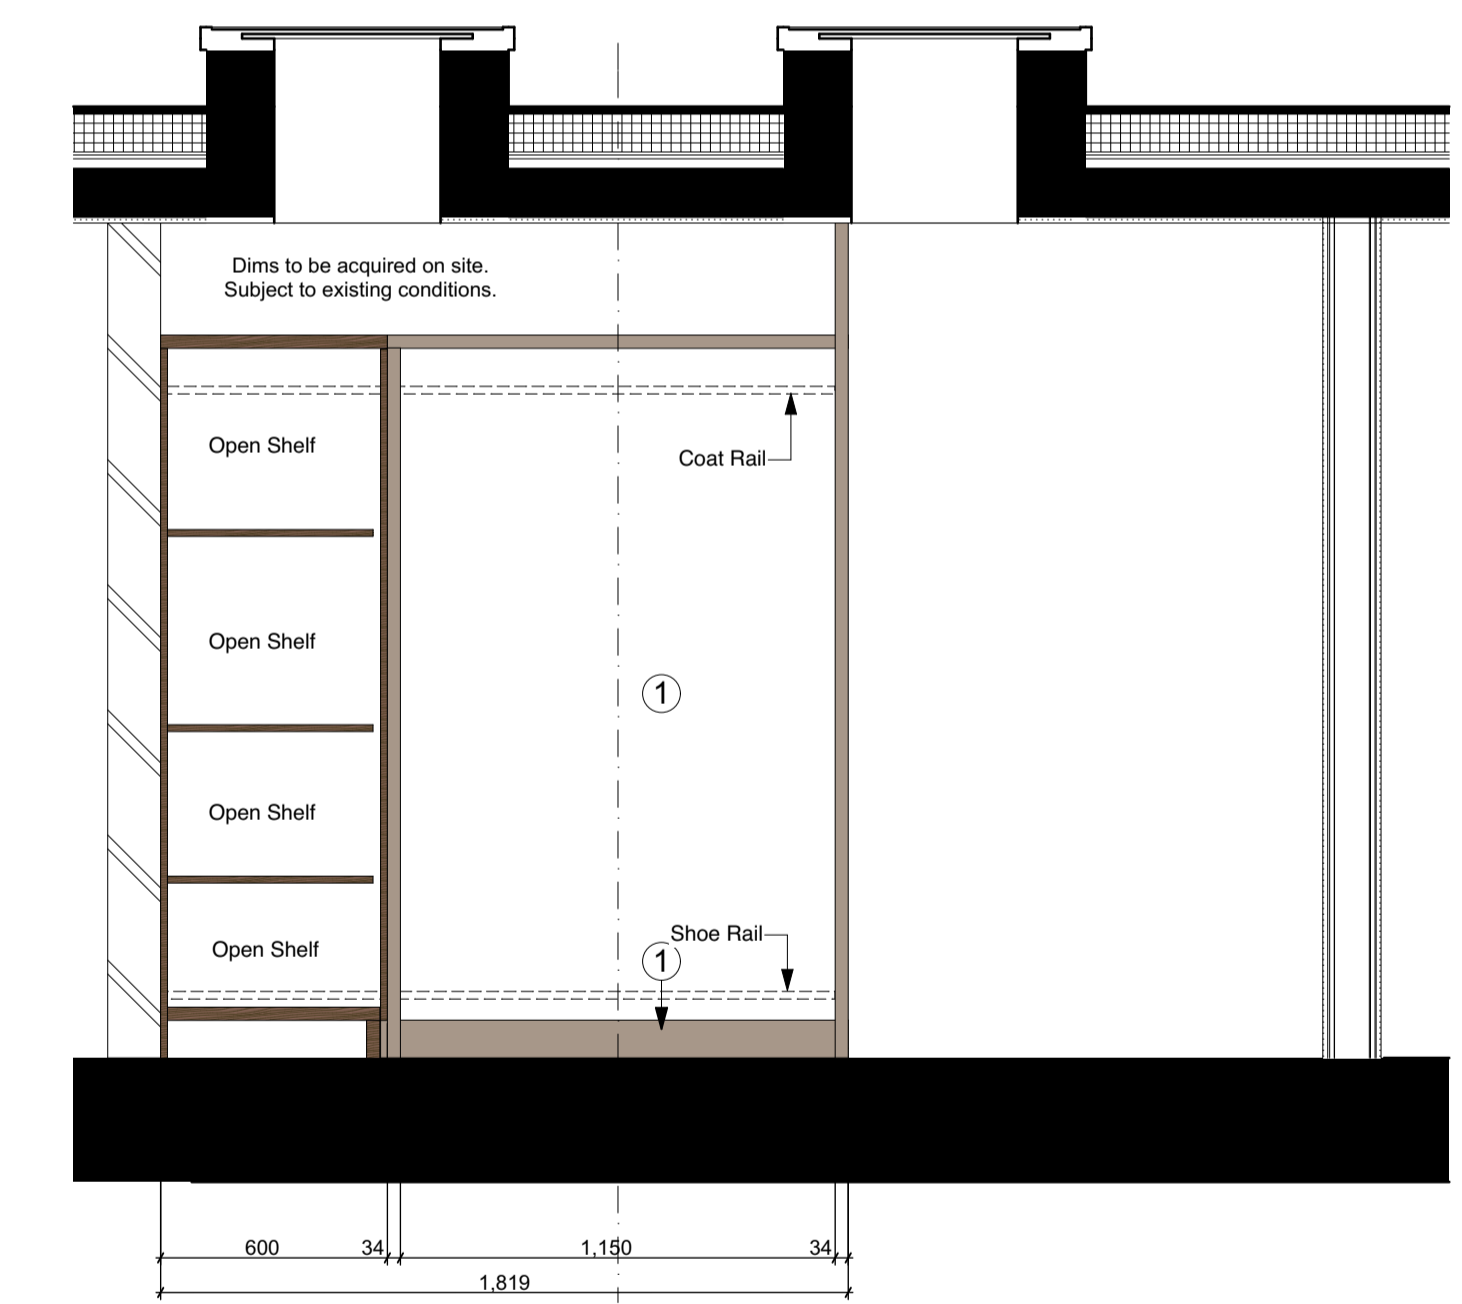

E04 - Level 02 Bedroom 5 Wardrobe Elevation
1:20@A1