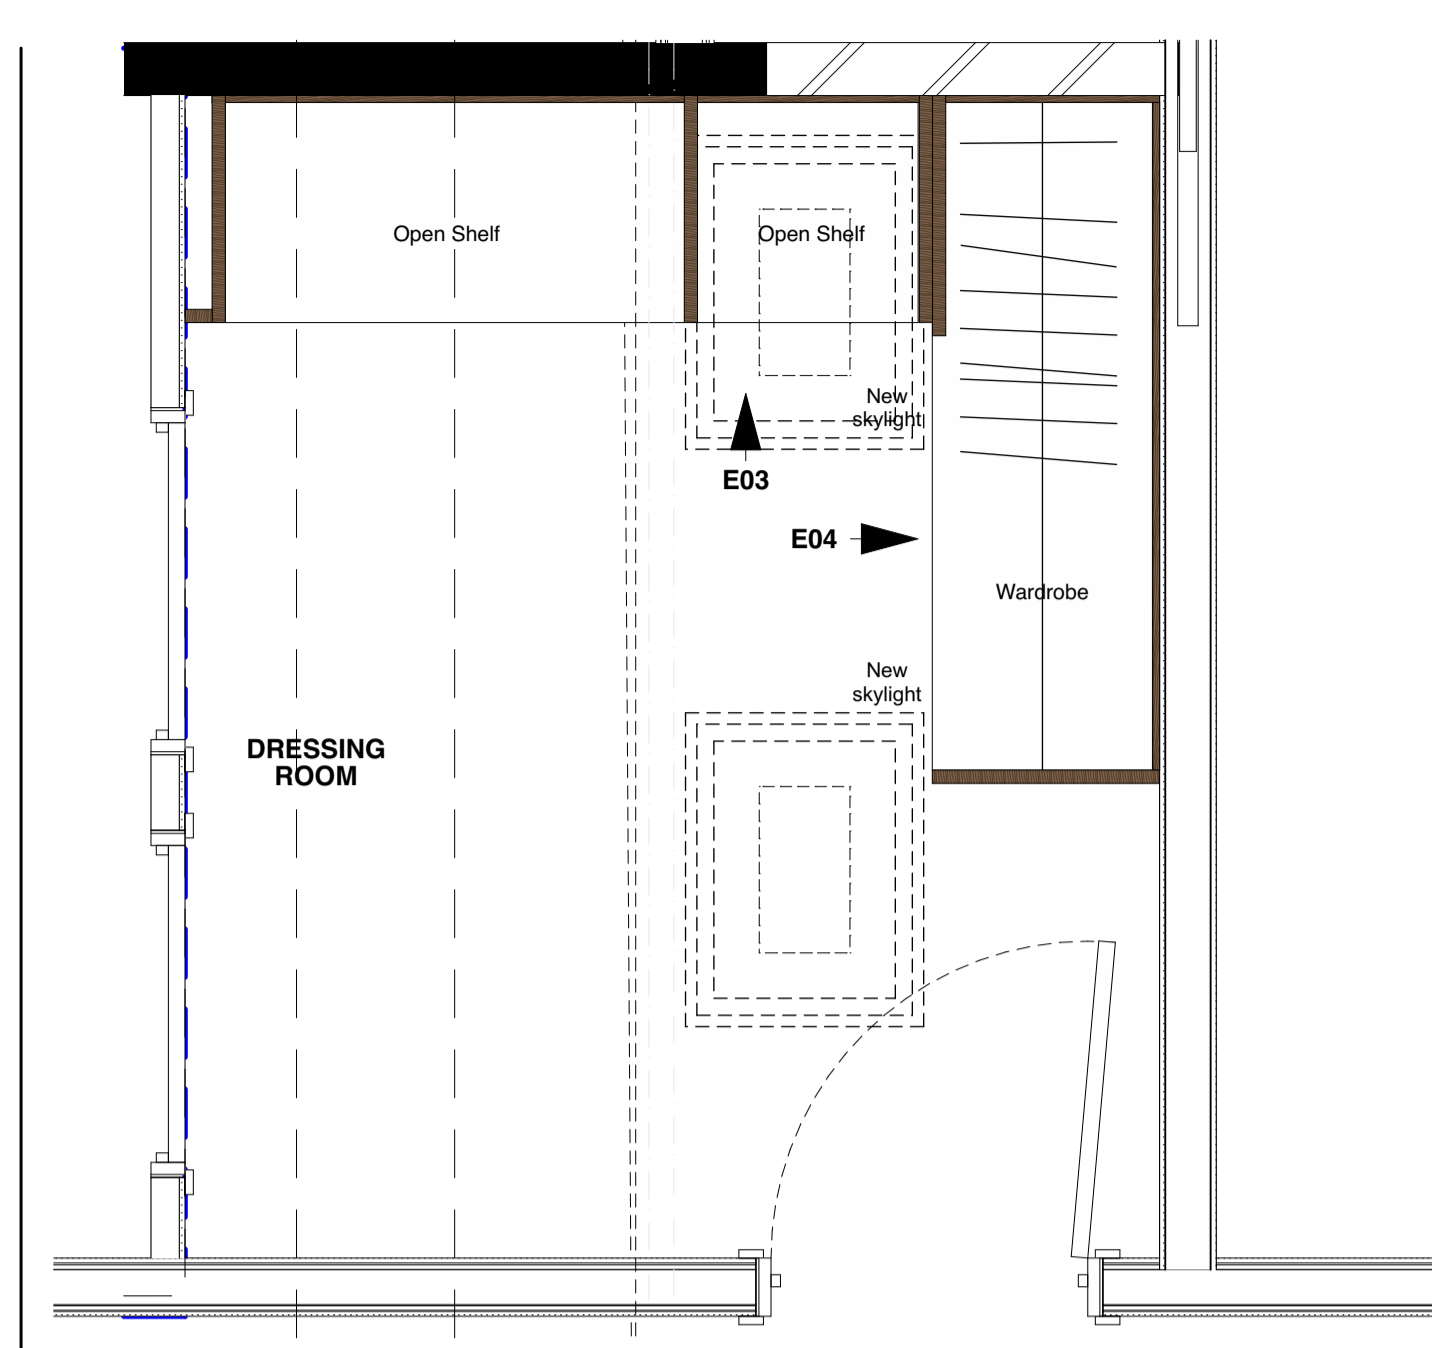

P02 - Level 02 Bedroom 5 Wardrobe Plan
1:20@A1