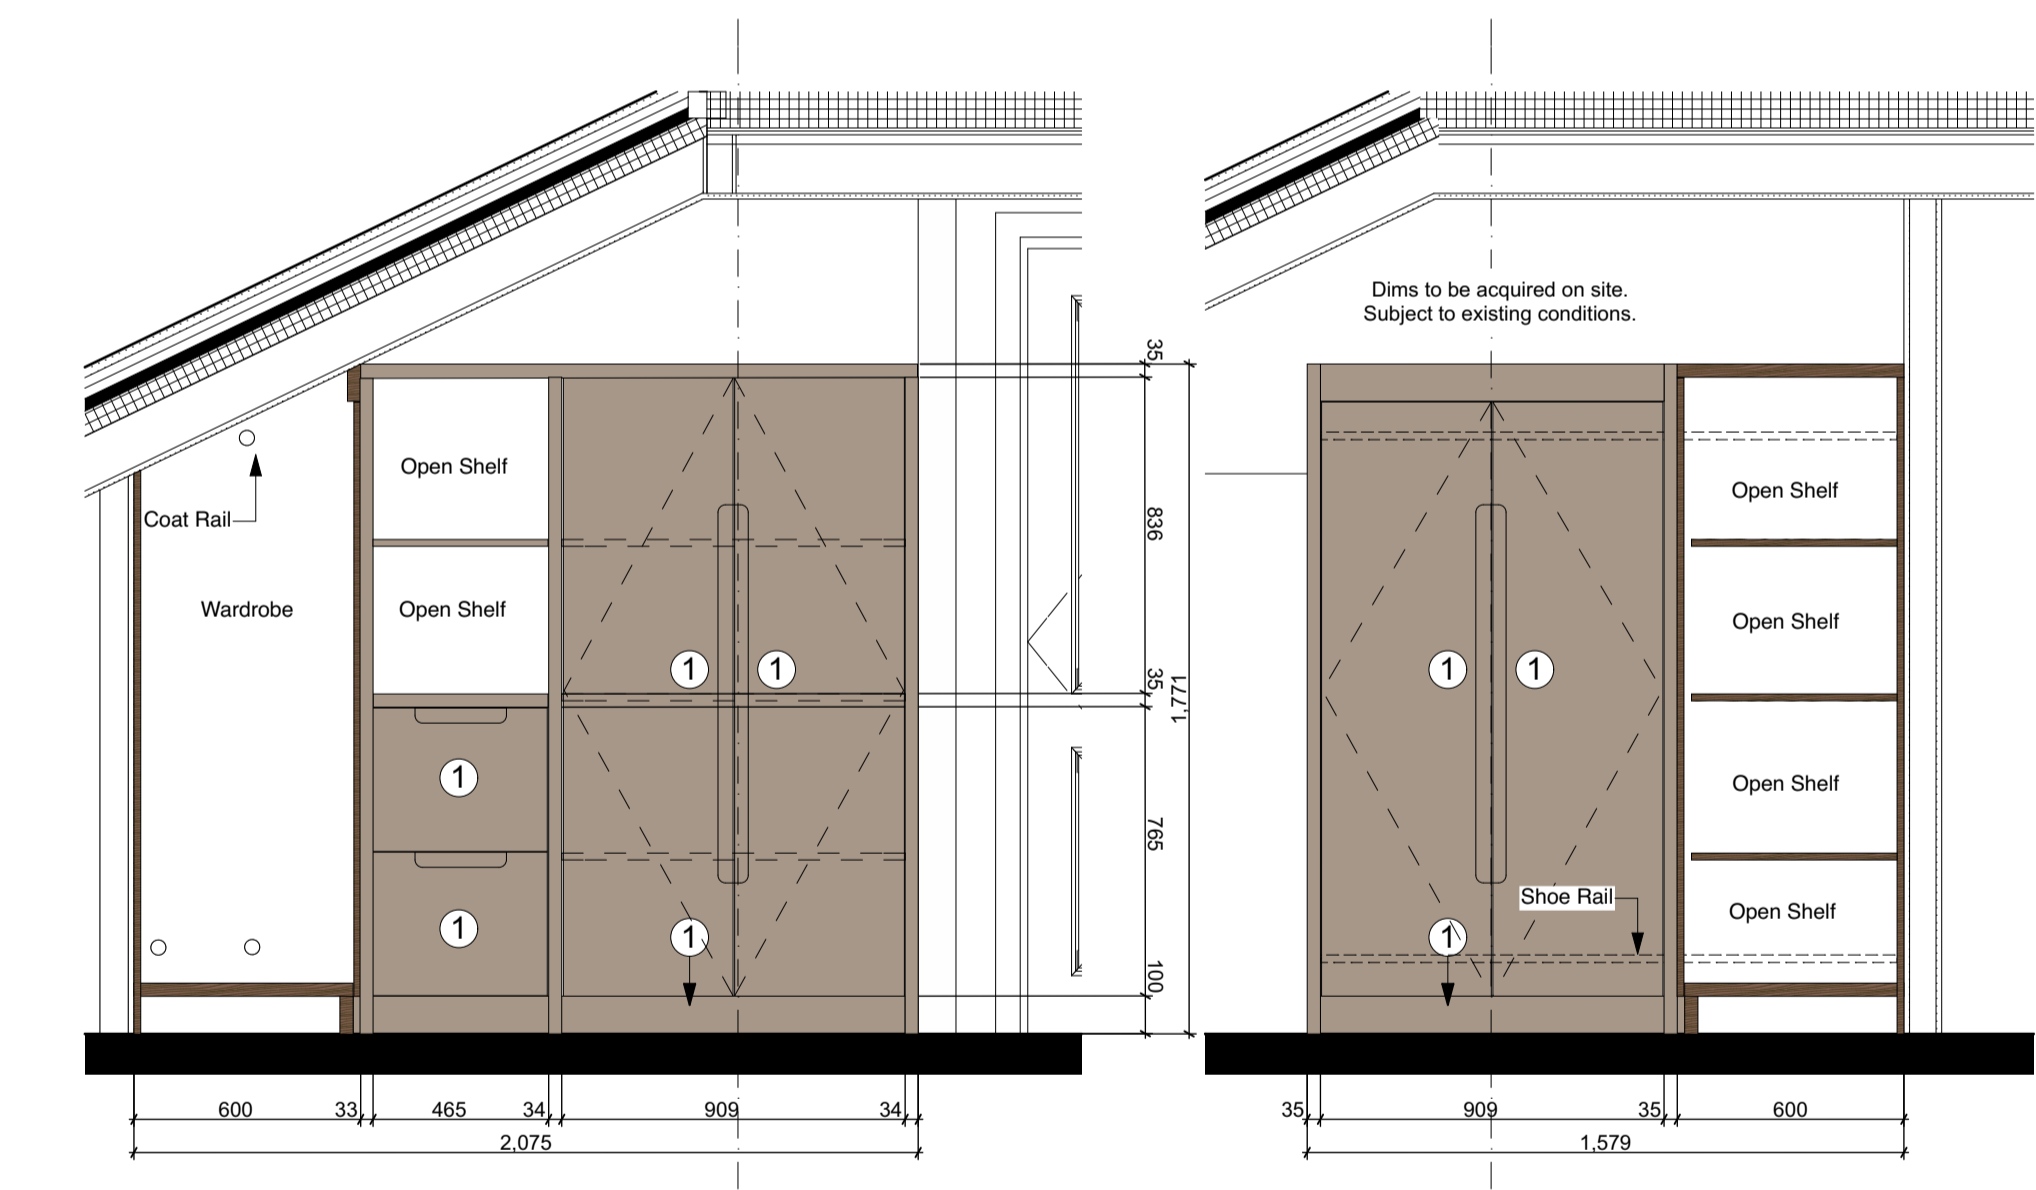

E01 - Level 02 Bedroom 6 Wardrobe Elevation
1:20@A1

E02 - Level 02 Bedroom 6 Wardrobe Elevation
1:20@A1