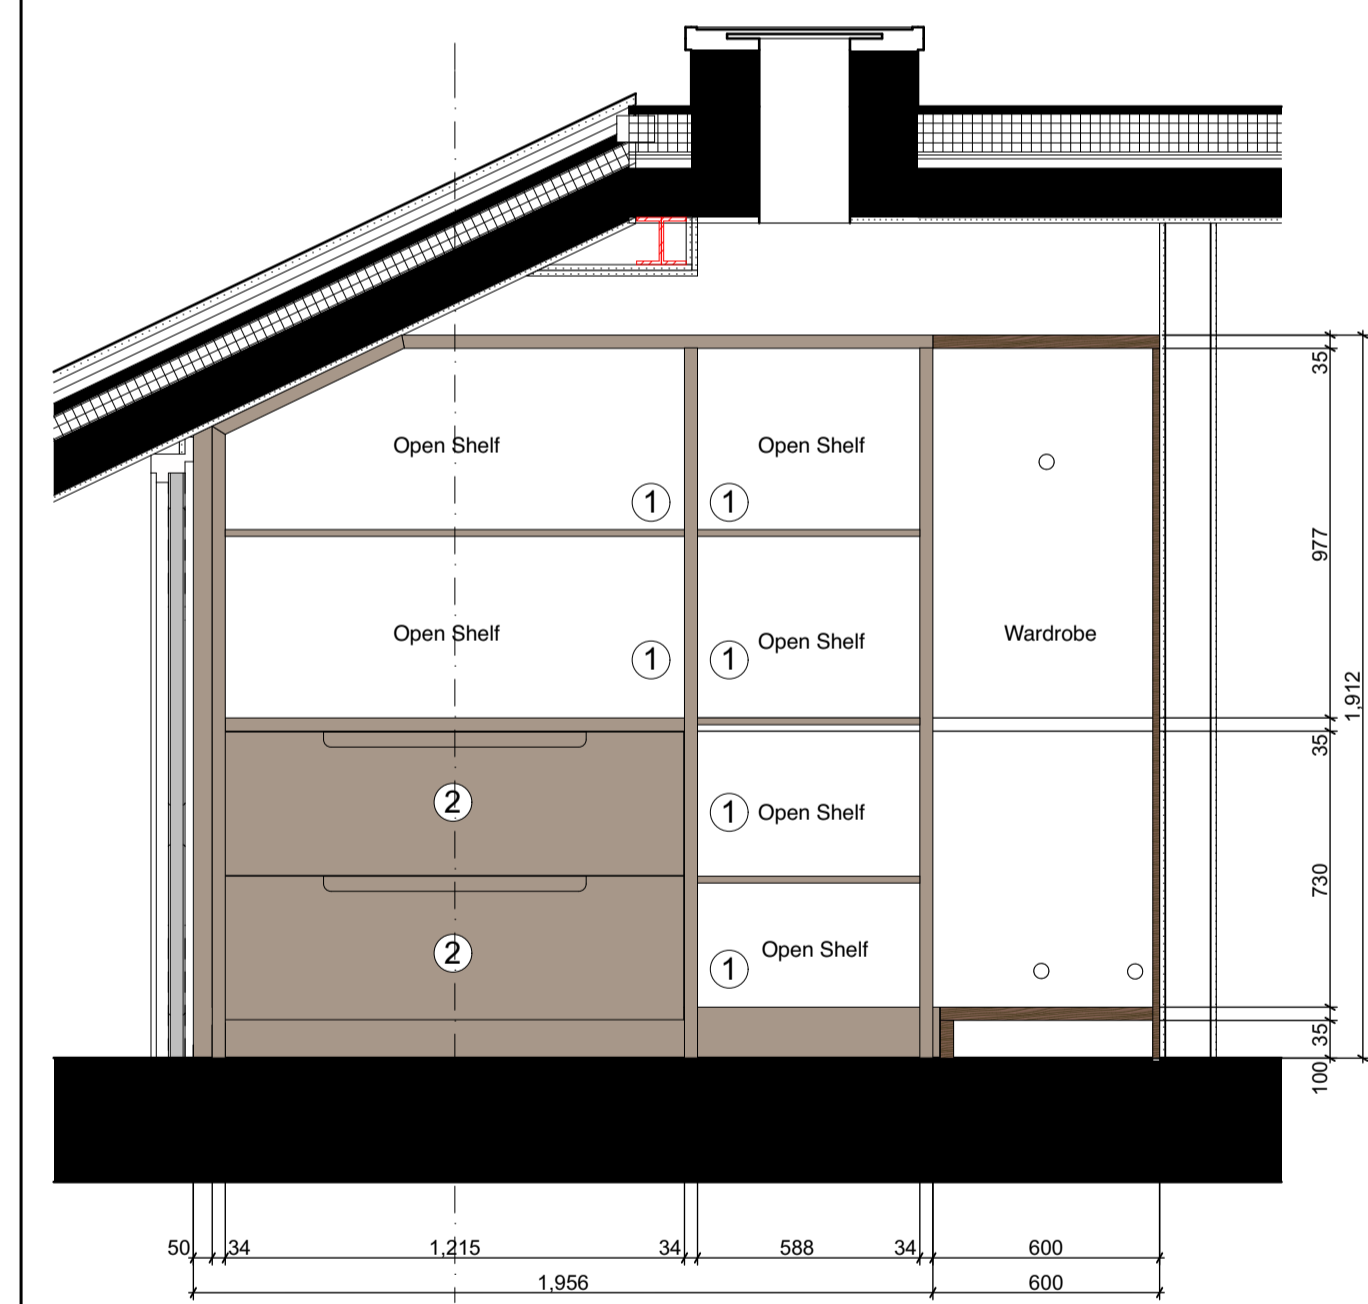

E03 - Level 02 Bedroom 5 Wardrobe Elevation
1:20@A1