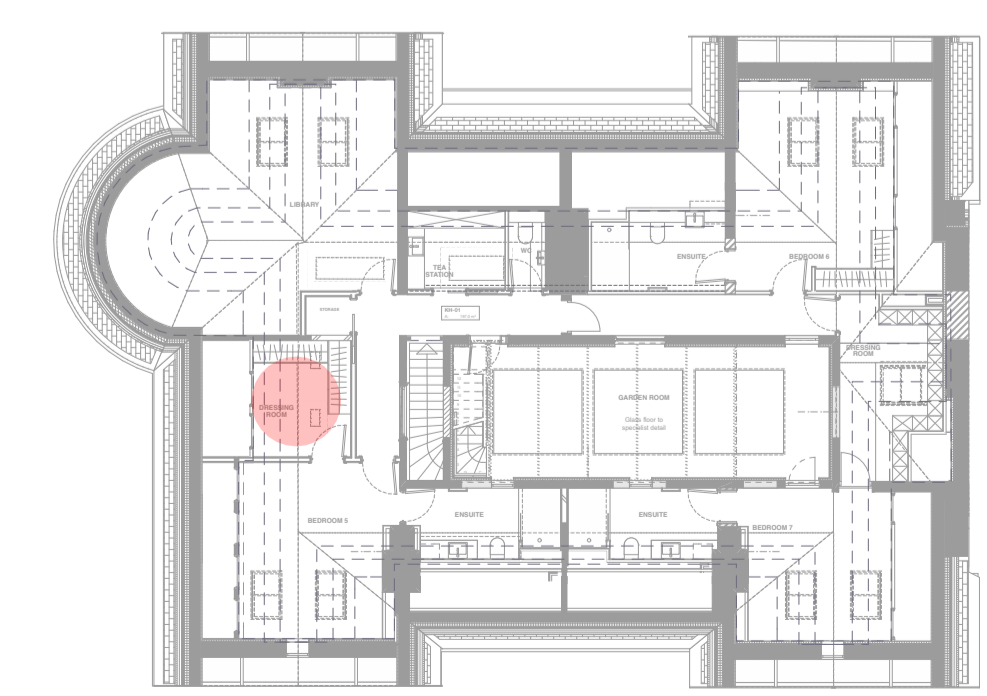

Kidderpore Hall - Second Floor Key