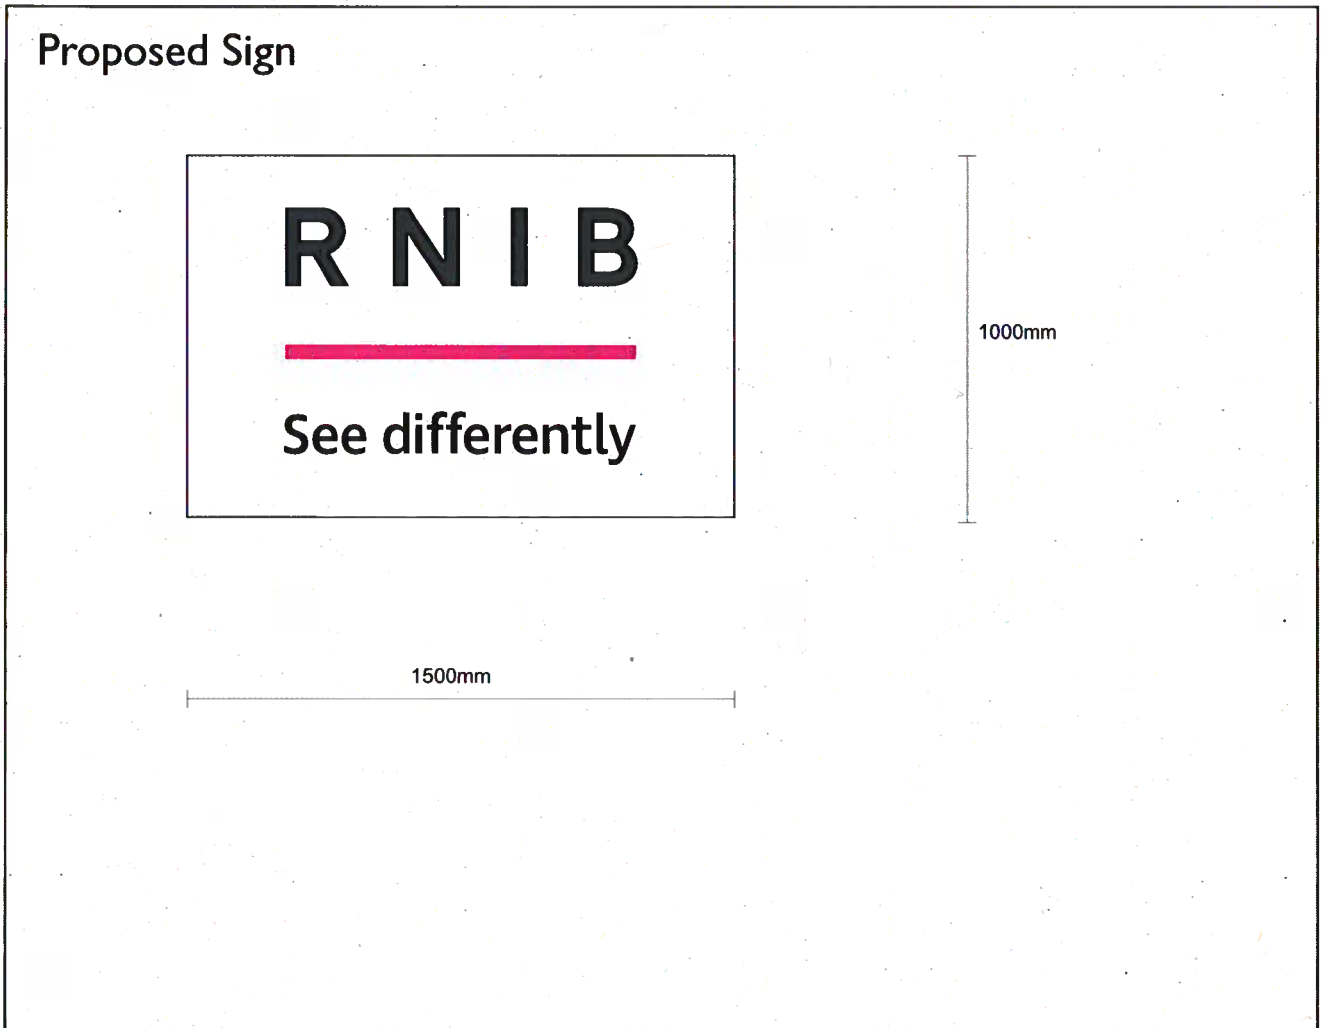

RNIB Judd Street	R N I B See differently
Accessible Braille and Tactile Signage Proposal	
Prepared by:- 01454 852802 enquiries@mkdesign.org.uk www.mkdesign.org.uk	

Sign Ext 2	08/01/2019	Revision 1
	MR	Scale 1:5
Panel Colour :- White	Panel Type: Comp Alum	
Text Colour :- Black	Text Type: Vinyl	
Typeface :- Ingra Medium	Frame Type: n/a	
Text Height :- As shown	Frame Back : n/a	
Braille Type :- n/a	Frame Back Drilled: n/a	
Frame Colour: - n/a	Exterior Grade: Yes	
This proposal has been produced in accordance with:- •RNIB Access Consultancy Services Sign Design Guide •BS 8300 2009 •NHS Estates Wayfinding Guide. •DDA/The Equality Act		NB: These drawings should be checked for accuracy and spelling prior to placing any order. We cannot accept responsibility for any changes once an instruction is placed to proceed with the signage.

Observations and Recommendations

Fixed to wall - curved building
Curved Wall Sign - Aluminium composite panel with applied vinyl text

MK Design 1995-2018®

These drawings are a visual representation only and should not be used for manufacture. Drawings may not be reproduced or disclosed to third parties without the written permission of MK Design who hold the Intellectual Property Rights (IPR) on the design of the signage. Infringement of this may result in charges for any design work and site visits carried out.