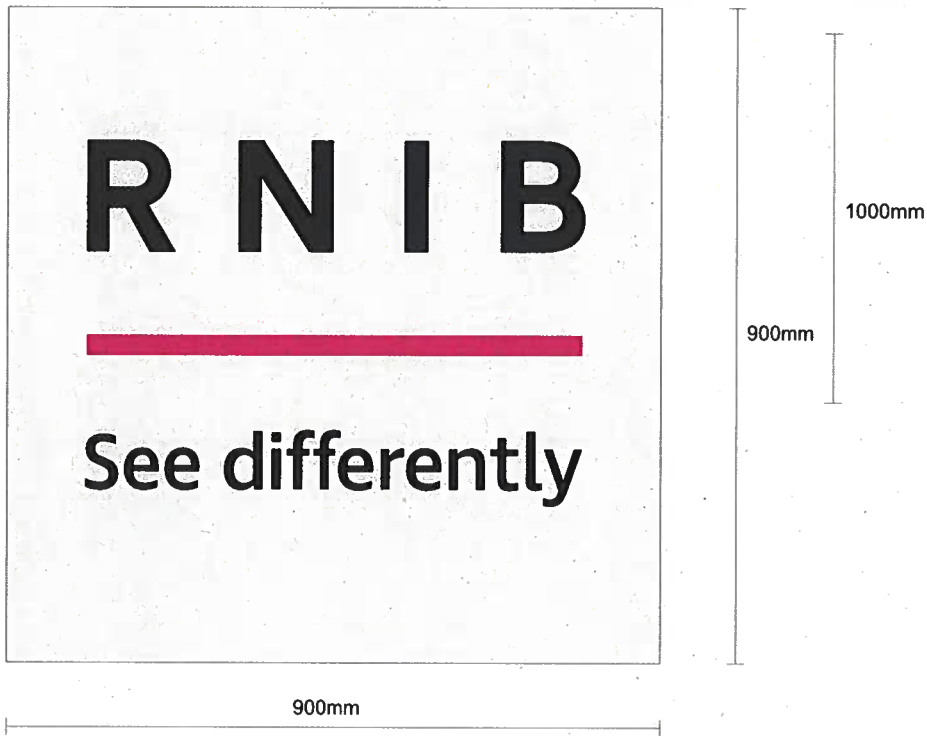

RNIB Judd Street	R N I B See differently	Sign Ext 3	08/01/2019	Revision 1
			MR	Scale 1:5
Accessible Braille and Tactile Signage Proposal	See differently	Panel Colour :- White	Panel Type: Comp Alum	
		Text Colour :- Black	Text Type: Vinyl	
Prepared by:- 01454 852802 enquiries@mkdesign.org.uk www.mkdesign.org.uk		Typeface :- Ingra Medium	Frame Type: n/a	
		Text Height :- As shown	Frame Back : n/a	
		Braille Type :- n/a	Frame Back Drilled: n/a	
		Frame Colour: - n/a	Exterior Grade: Yes	
		This proposal has been produced in accordance with:- •RNIB Access Consultancy Services Sign Design Guide •BS 8300 2009 •NHS Estates Wayfinding Guide. •DDA/The Equality Act		NB: These drawings should be checked for accuracy and spelling prior to placing any order. We cannot accept responsibility for any changes once an instruction is placed to proceed with the signage.

Proposed Sign

x2