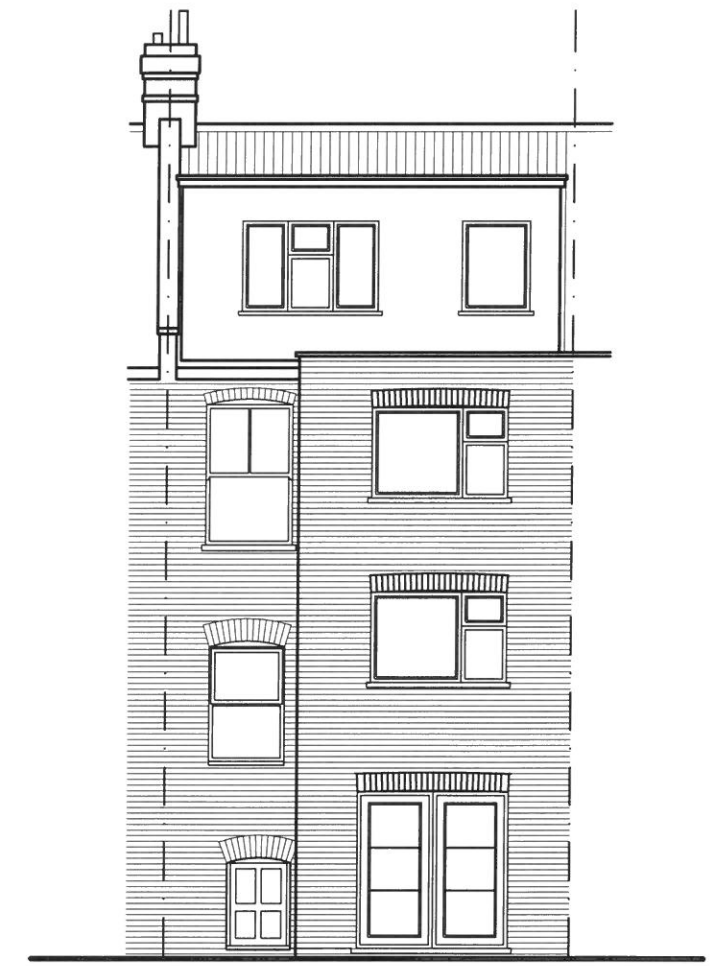

Org. No. 12/2694/3
Scale 1:100 @ A3
Date 07/11/12
Drawn by A.Smith

REVISION
A
(C)

WEST ELEVATION

SOUTH ELEVATION

EAST ELEVATION

EXISTING ELEVATIONS

7 KYLEMORE ROAD,
WEST HAMPSTEAD

THE GILLETT MACLEOD PARTNERSHIP
Chartered Architects & Town Planning Consultants
1 High Road Old Eastcote Pinner Middlesex HA5 2EW tel. 0208 868 1333

Drg. No. 12/2694/2
Scale 1:100 @ A3
Date 07/11/12
Drawn by A.Smith

REVISION
(C) <small>drawn</small>

SOUTH ELEVATION

EAST ELEVATION

PROPOSED
~~EXISTING~~ ELEVATIONS 2

7 KYLEMORE ROAD,
 WEST HAMPSTEAD

THE GILLETT MACLEOD PARTNERSHIP
 Chartered Architects & Town Planning Consultants
 1 High Road Old Eastcote Pinner Middlesex HA5 2EW tel. 0208 868 1333