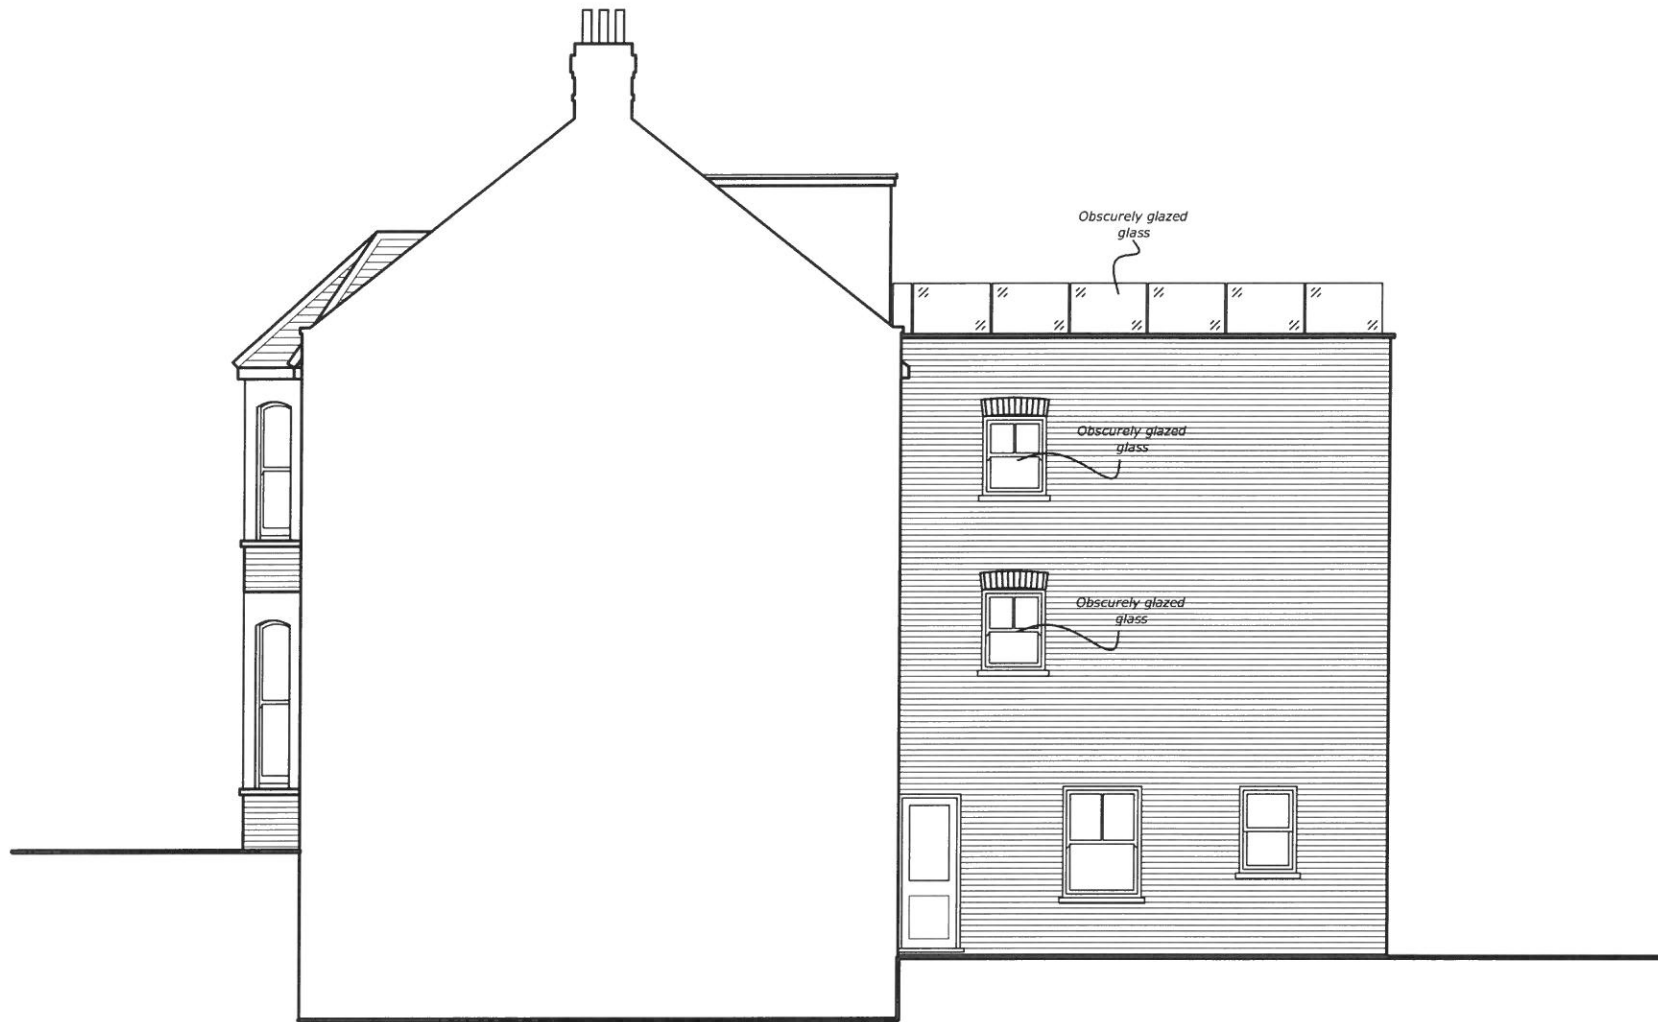

Org. No. 12/2694/3
Scale 1:100 @ A3
Date 07/11/12
Drawn by A.Smith

REVISION
A
(C)

WEST ELEVATION

SOUTH ELEVATION

EAST ELEVATION

EXISTING ELEVATIONS

7 KYLEMORE ROAD,
WEST HAMPSTEAD

THE GILLETT MACLEOD PARTNERSHIP
Chartered Architects & Town Planning Consultants
1 High Road Old Eastcote Pinner Middlesex HA5 2EW tel. 0208 868 1333

Drg. No. 12/2694/2
Scale 1:100 @ A3
Date 07/11/12
Drawn by A.Smith

REVISION
(C) <small>drawn</small>

SOUTH ELEVATION

EAST ELEVATION

PROPOSED
~~EXISTING~~ ELEVATIONS 2

7 KYLEMORE ROAD,
 WEST HAMPSTEAD

THE GILLETT MACLEOD PARTNERSHIP
 Chartered Architects & Town Planning Consultants
 1 High Road Old Eastcote Pinner Middlesex HA5 2EW tel. 0208 868 1333