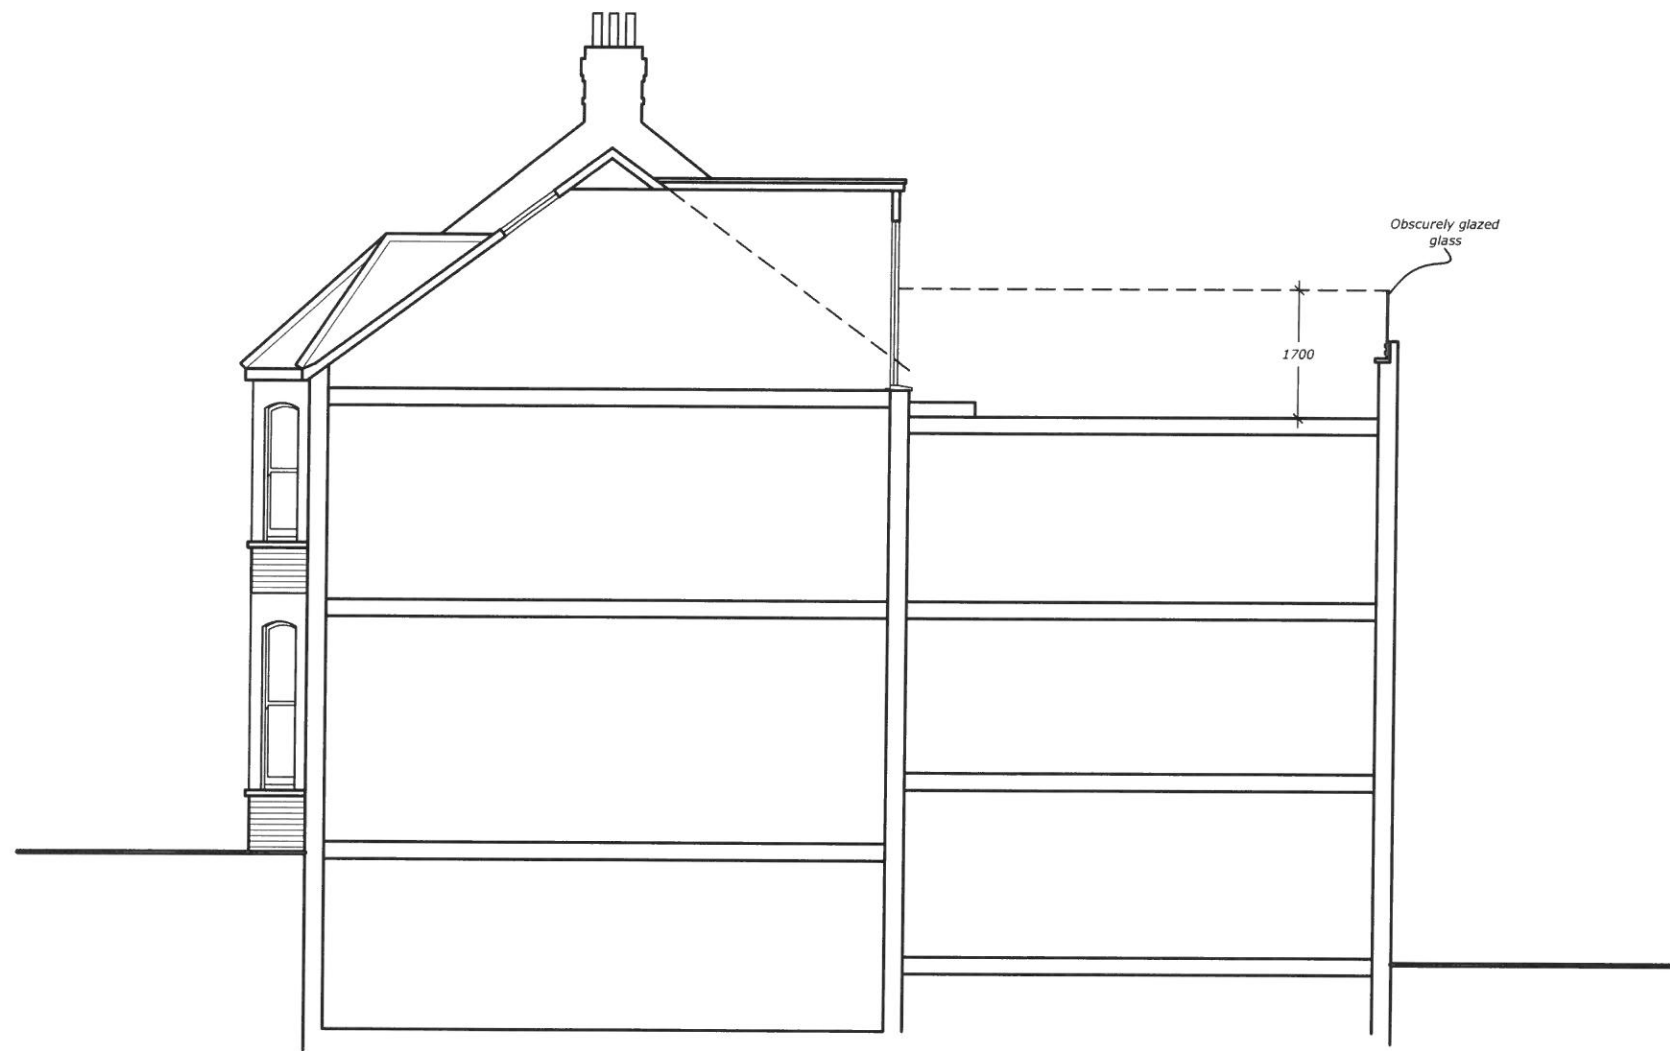

Drg. No. 12/2694/2
Scale 1:100 @ A3
Date 07/11/12
Drawn by A.Smith

REVISION
(C) <small>drawn</small>

SOUTH ELEVATION

EAST ELEVATION

PROPOSED
~~EXISTING~~ ELEVATIONS 2

7 KYLEMORE ROAD,
 WEST HAMPSTEAD

THE GILLETT MACLEOD PARTNERSHIP
 Chartered Architects & Town Planning Consultants
 1 High Road Old Eastcote Pinner Middlesex HA5 2EW tel. 0208 868 1333

Drg. No. 12/2694/5
 Scale 1:100 @ A3
 Date 07/11/12
 Drawn by A.Smith

REVISION
(C) drawer

WEST ELEVATION

SECTION THROUGH

PROPOSED ELEVATIONS 1

7 KYLEMORE ROAD,
WEST HAMPSTEAD

THE GILLETT MACLEOD PARTNERSHIP
Chartered Architects & Town Planning Consultants
1 High Road Old Eastcote Pinner Middlesex HA5 2EW tel. 0208 868 1333

Drg. No. 12/2694/4
Scale 1:100 @ A3
Date 07/11/12
Drawn by A.Smith

REVISION
<div style="border: 1px solid black; border-radius: 50%; width: 15px; height: 15px; display: flex; align-items: center; justify-content: center;"> C </div>