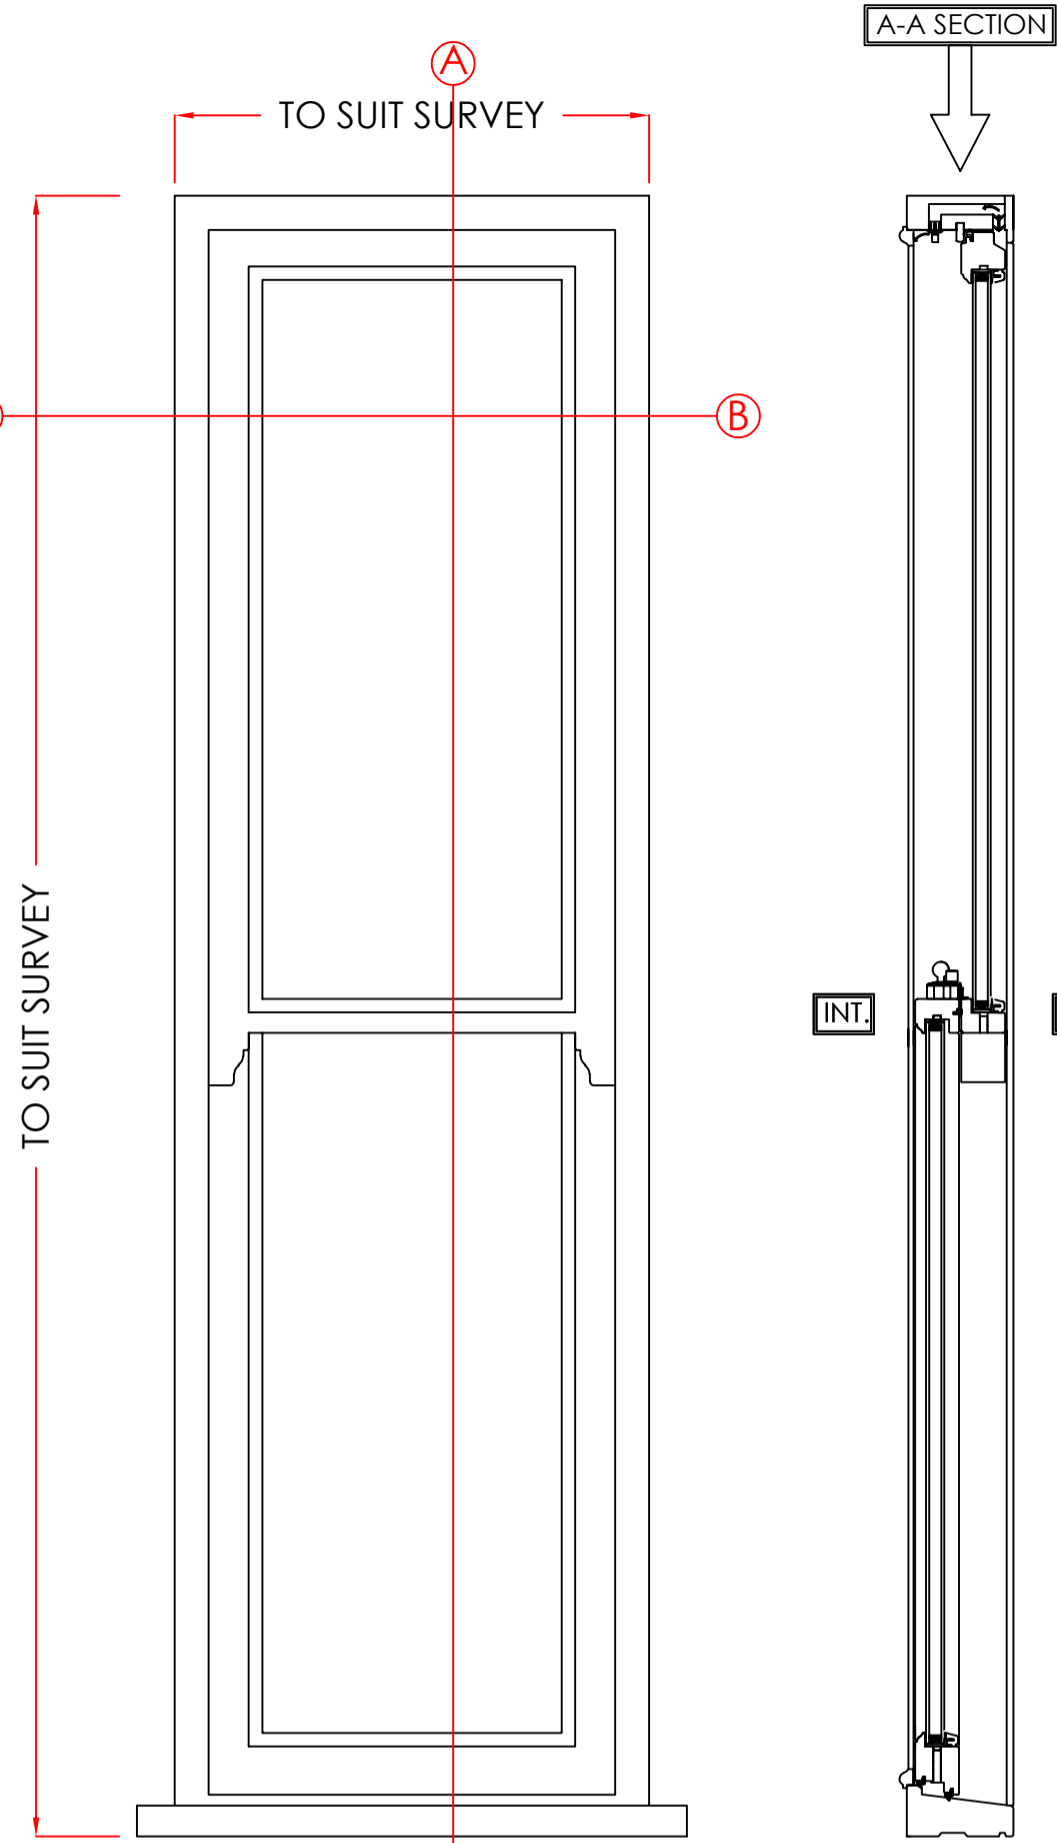

1300
1200
1100
1000
900
800
700
600
500
400
300
200
100
0

Scale Bar
1:10(mm)

100 200 300 400 500 600 700 800 900 1000 1100 1200 1300

B-B SECTION

ITEM 1 - 3

MATERIAL - TIMBER
INTERNAL & EXTERNAL COLOUR - WHITE
GLAZING - 24MM SEALED UNITS

Scale - 1:10
(Produced on A3 Paper)
Sheet 1 Of 3

Drawers Initials.
SF

VIEWED EXTERNALLY

THESE DRAWINGS ARE THE PROPERTY OF ANGLIAN HOME IMPROVEMENTS AND MUST NOT BE USED, DISTRIBUTED, LOANED OR COPIED WITHOUT THE EXPRESS PERMISSION OF ANGLIAN HOME IMPROVEMENTS.

CONTRACT No.: 30250347

date: 13/12/2018

PROPOSED: WINDOW REPLACEMENT
AT: (INSTALLATION ADDRESS) 10B LADY SOMERSET ROAD
LONDON
NW5 1UP

FOR:..... MR S REDWOOD