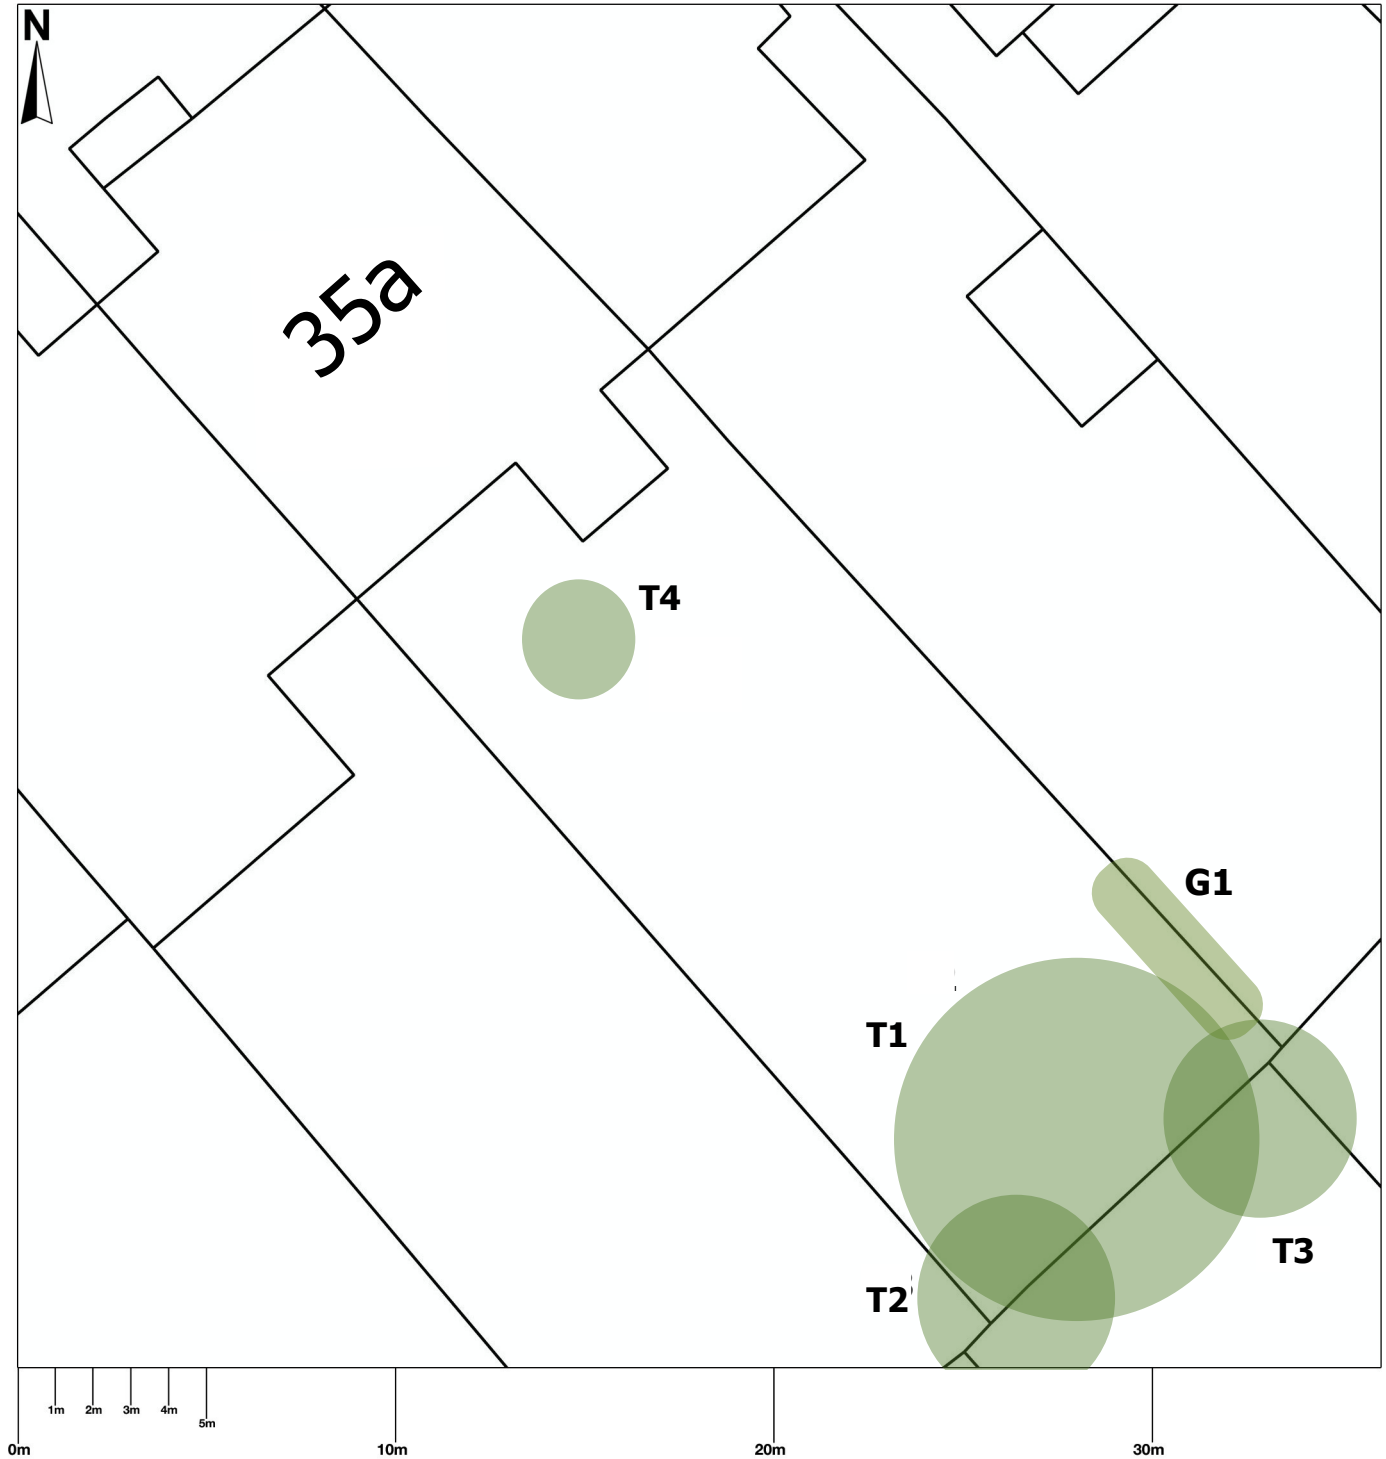

TREE SURVEY SITE PLAN

SITE: 35a Buckland Crescent, London, NW3 5DJ

DATE: 18th December 2018

DWG: T001

SCALE: 1:200 @ A4

PREPARED BY M FOSTER