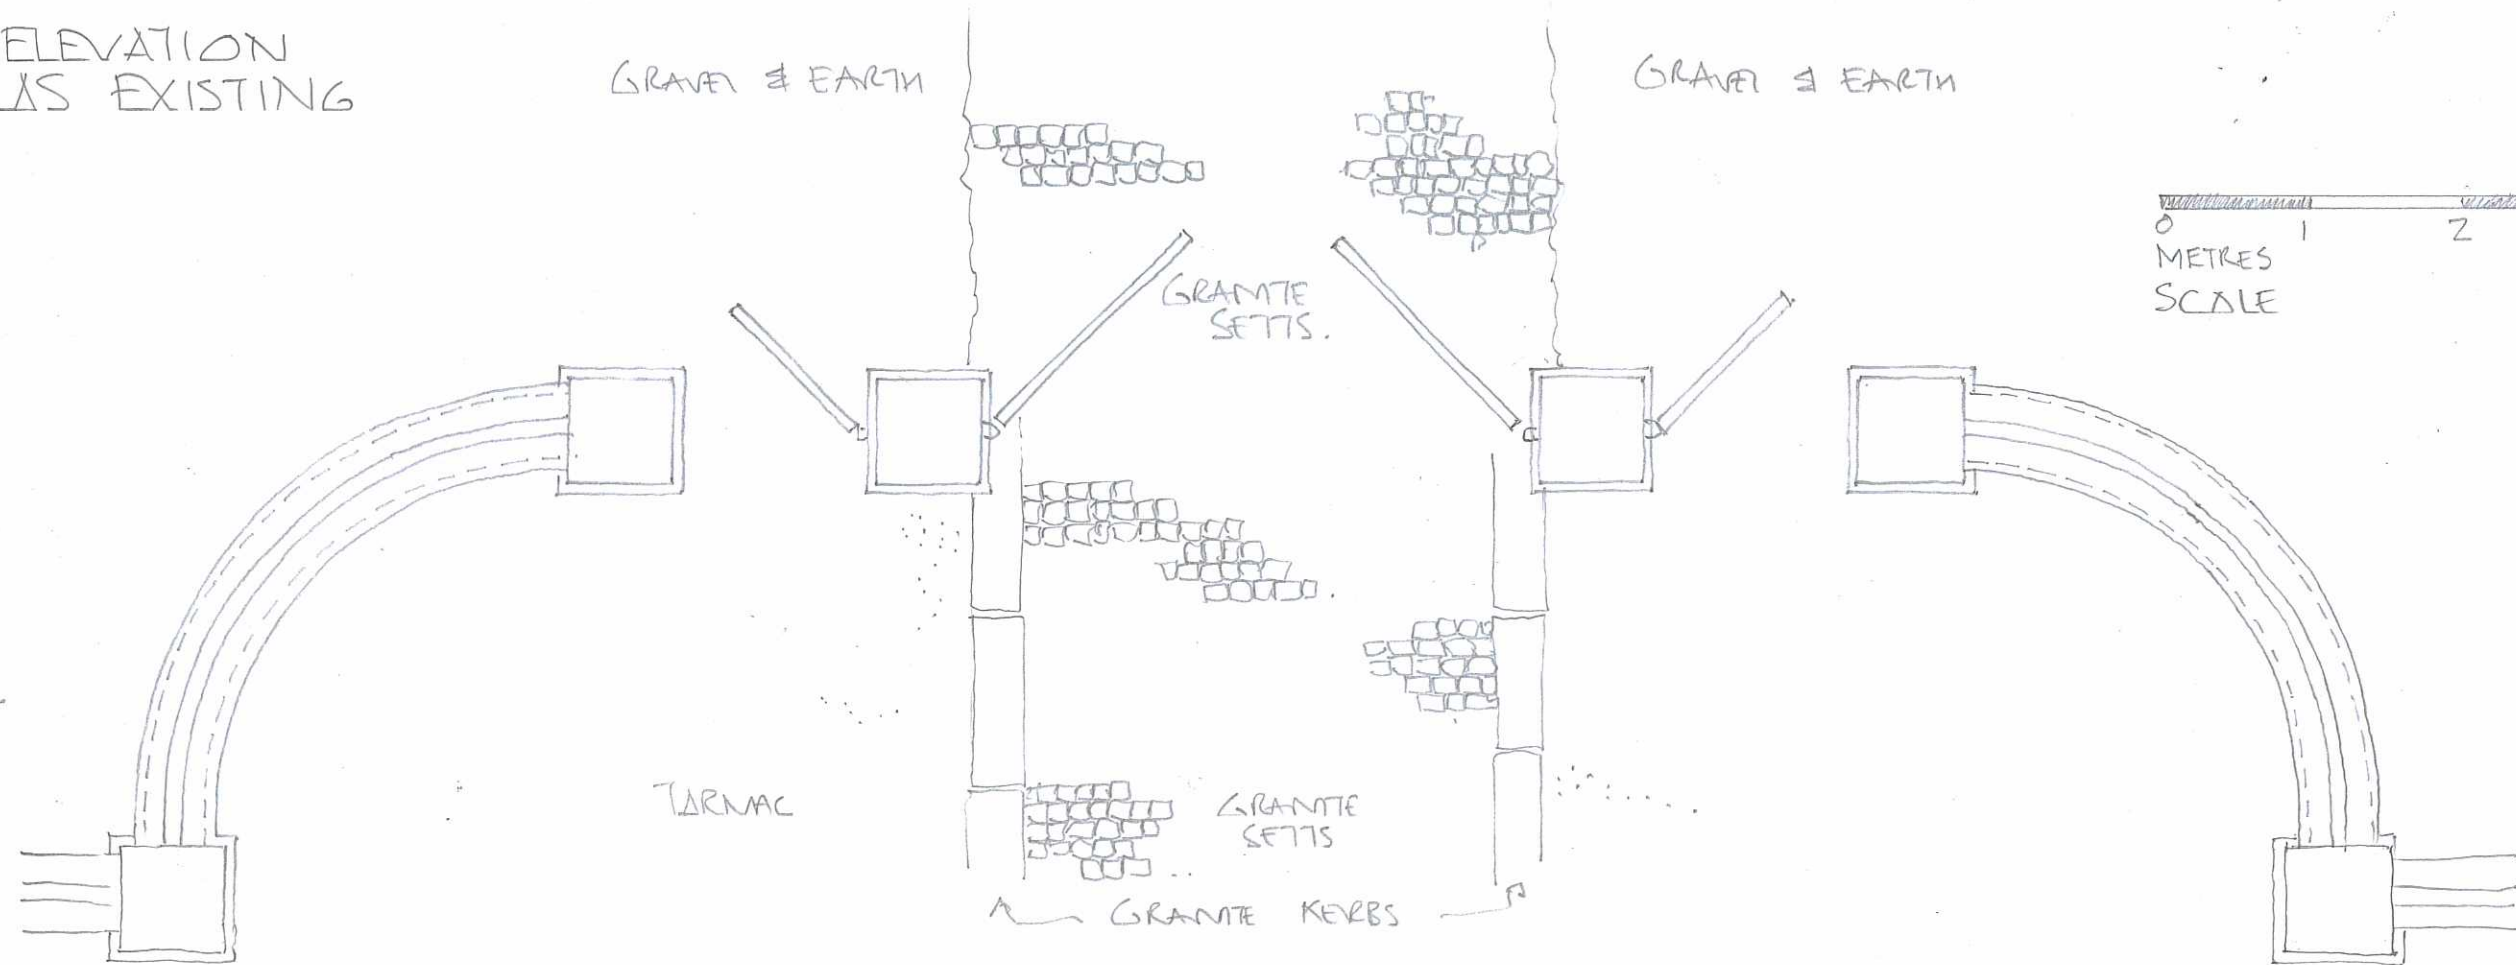

OLIVER WEST & JOHN SCOTT  
ARCHITECTS

The Studio 3A Bath Road Bedford Park London W4 1LL 020 8995 4275 studio@westscottarchitects.co.uk

HIGHGATE CEMETERY - CHESTER ROAD ENTRANCE

PLAN AND ELEVATION AS EXISTING

1:50 AT A3

968/E/06

ELEVATION AS EXISTING

PLAN AS EXISTING