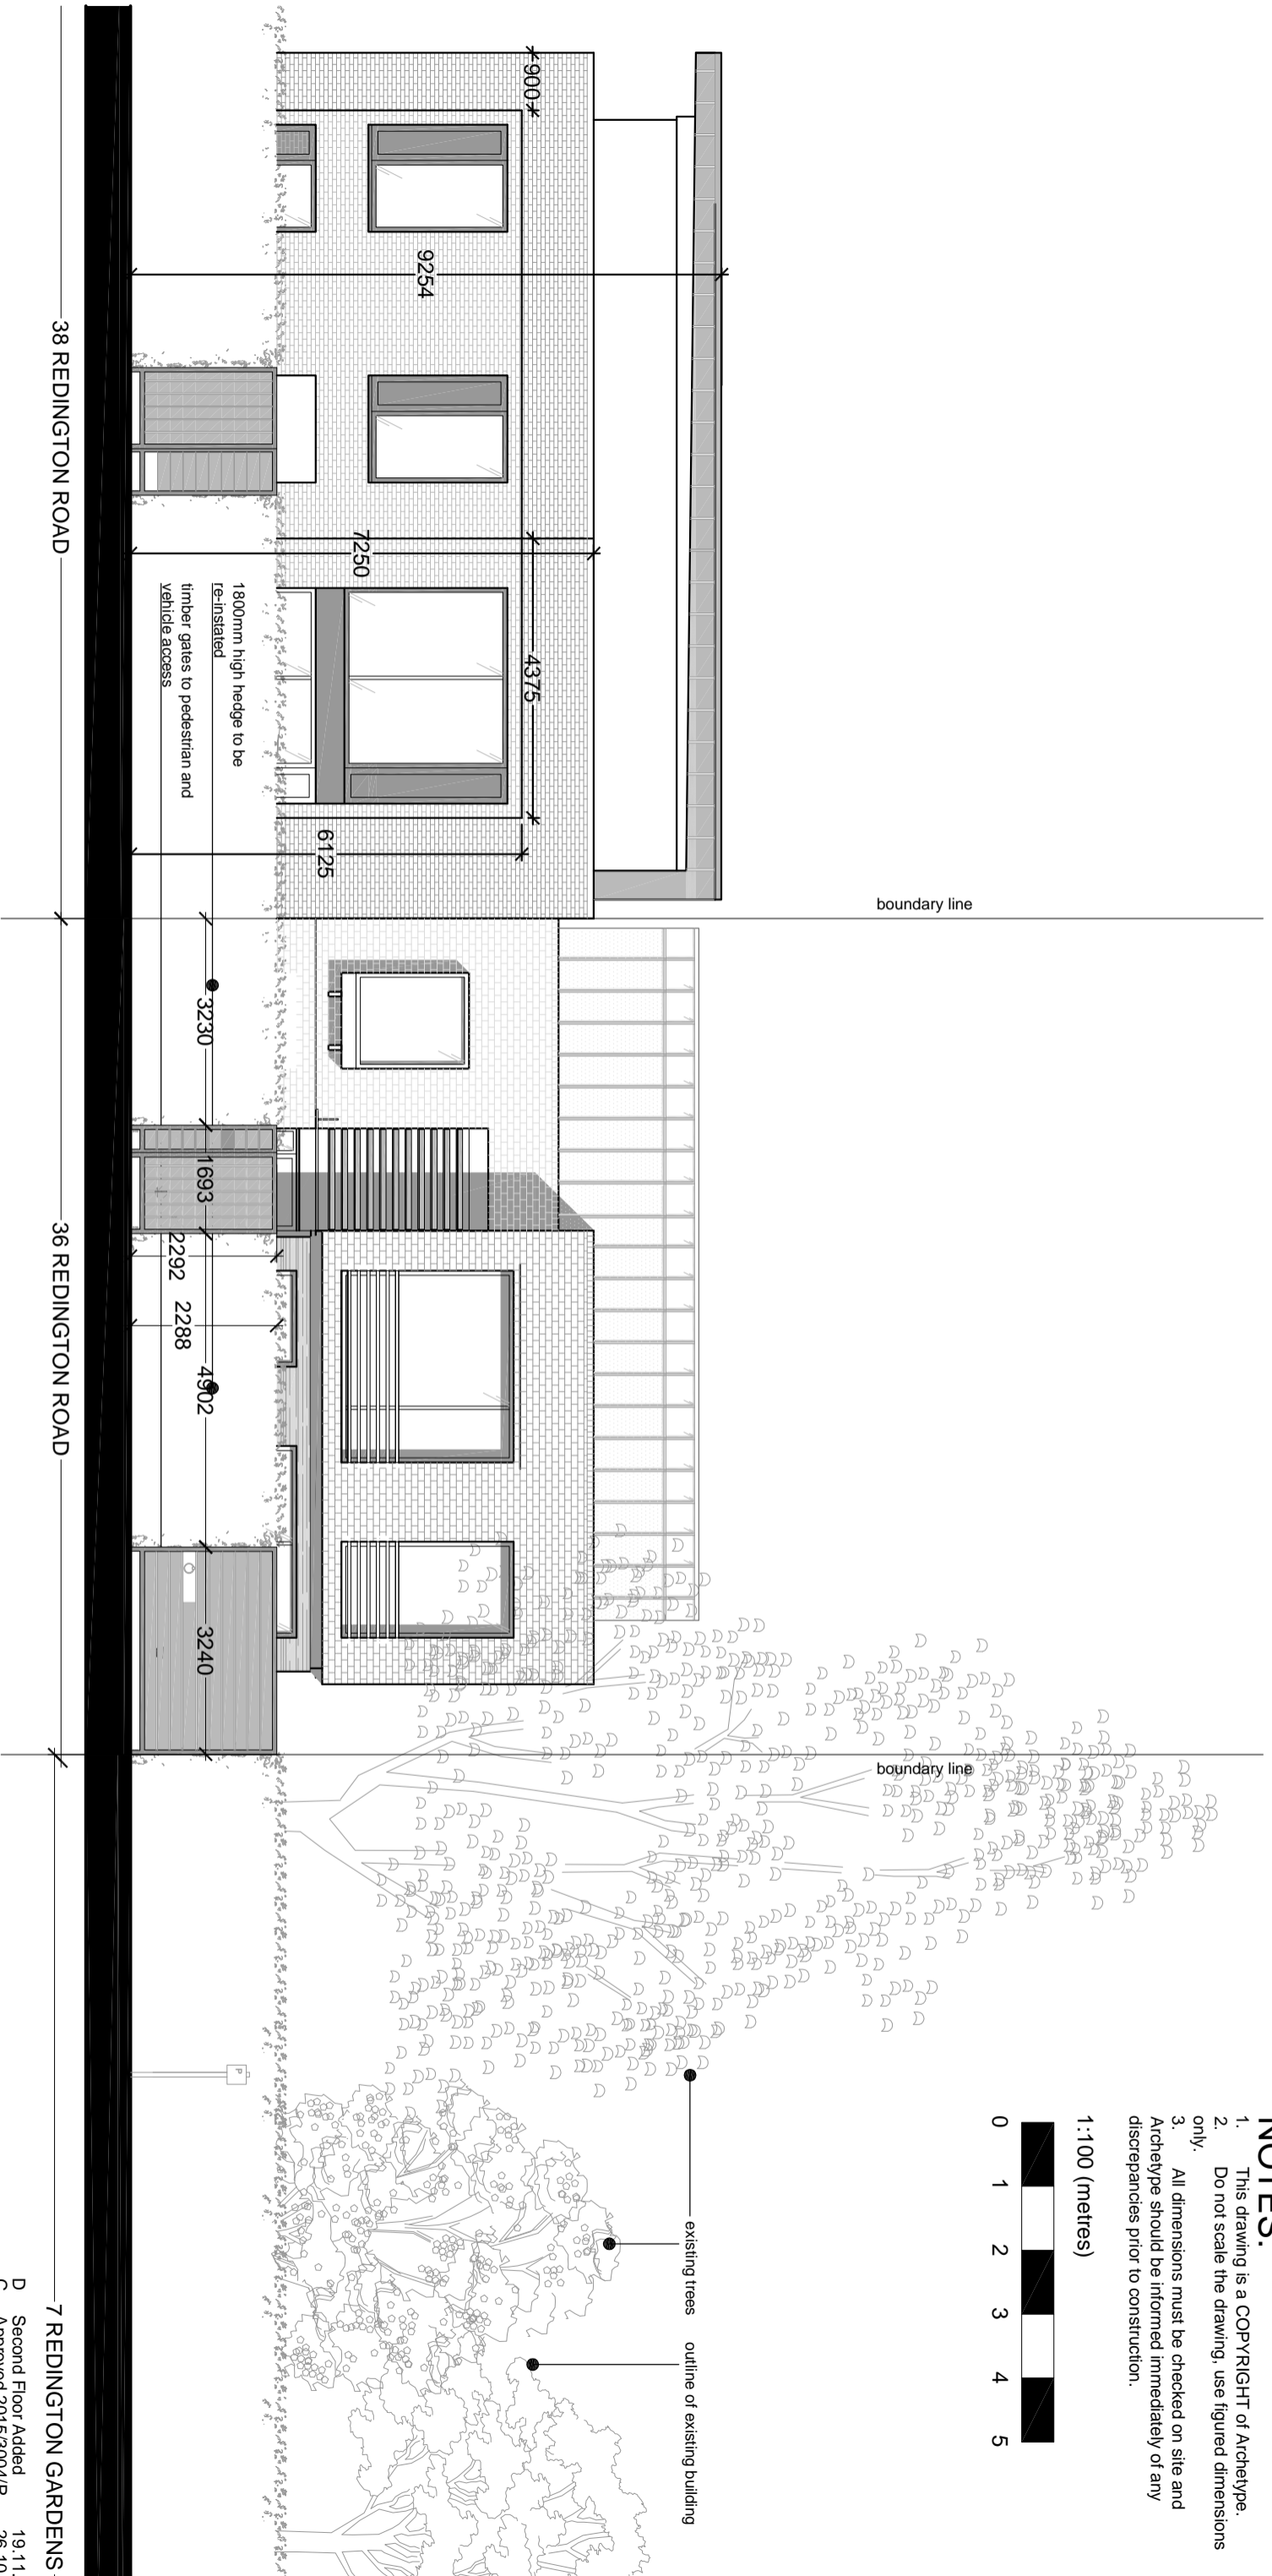

- NOTES:**
1. This drawing is a COPYRIGHT of Archetype.
 2. Do not scale the drawing, use figured dimensions only.
 3. All dimensions must be checked on site and Archetype should be informed immediately of any discrepancies prior to construction.

1:100 (metres)

REDINGTON ROAD STREET SCAPE

Archetype
ARCHITECTS

Architects Planners Designers
 121 Gloucester Place London W1U 6JY
 Tel: 020 7406 3888 Fax: 020 7406 3886
 Email: info@archetype.org.uk
 Web: www.archetype.org.uk

Project: 36 REDINGTON ROAD
 LONDON, NW3 7RT

Drawing Title: PROPOSED STREET SCAPE

DRAWN: MS	APPROVED: IP	SCALE: 1:100	DATE: APRIL '15
DRAWING NO: 1048 (10) 05	REVISION: D		

CAD Ref.