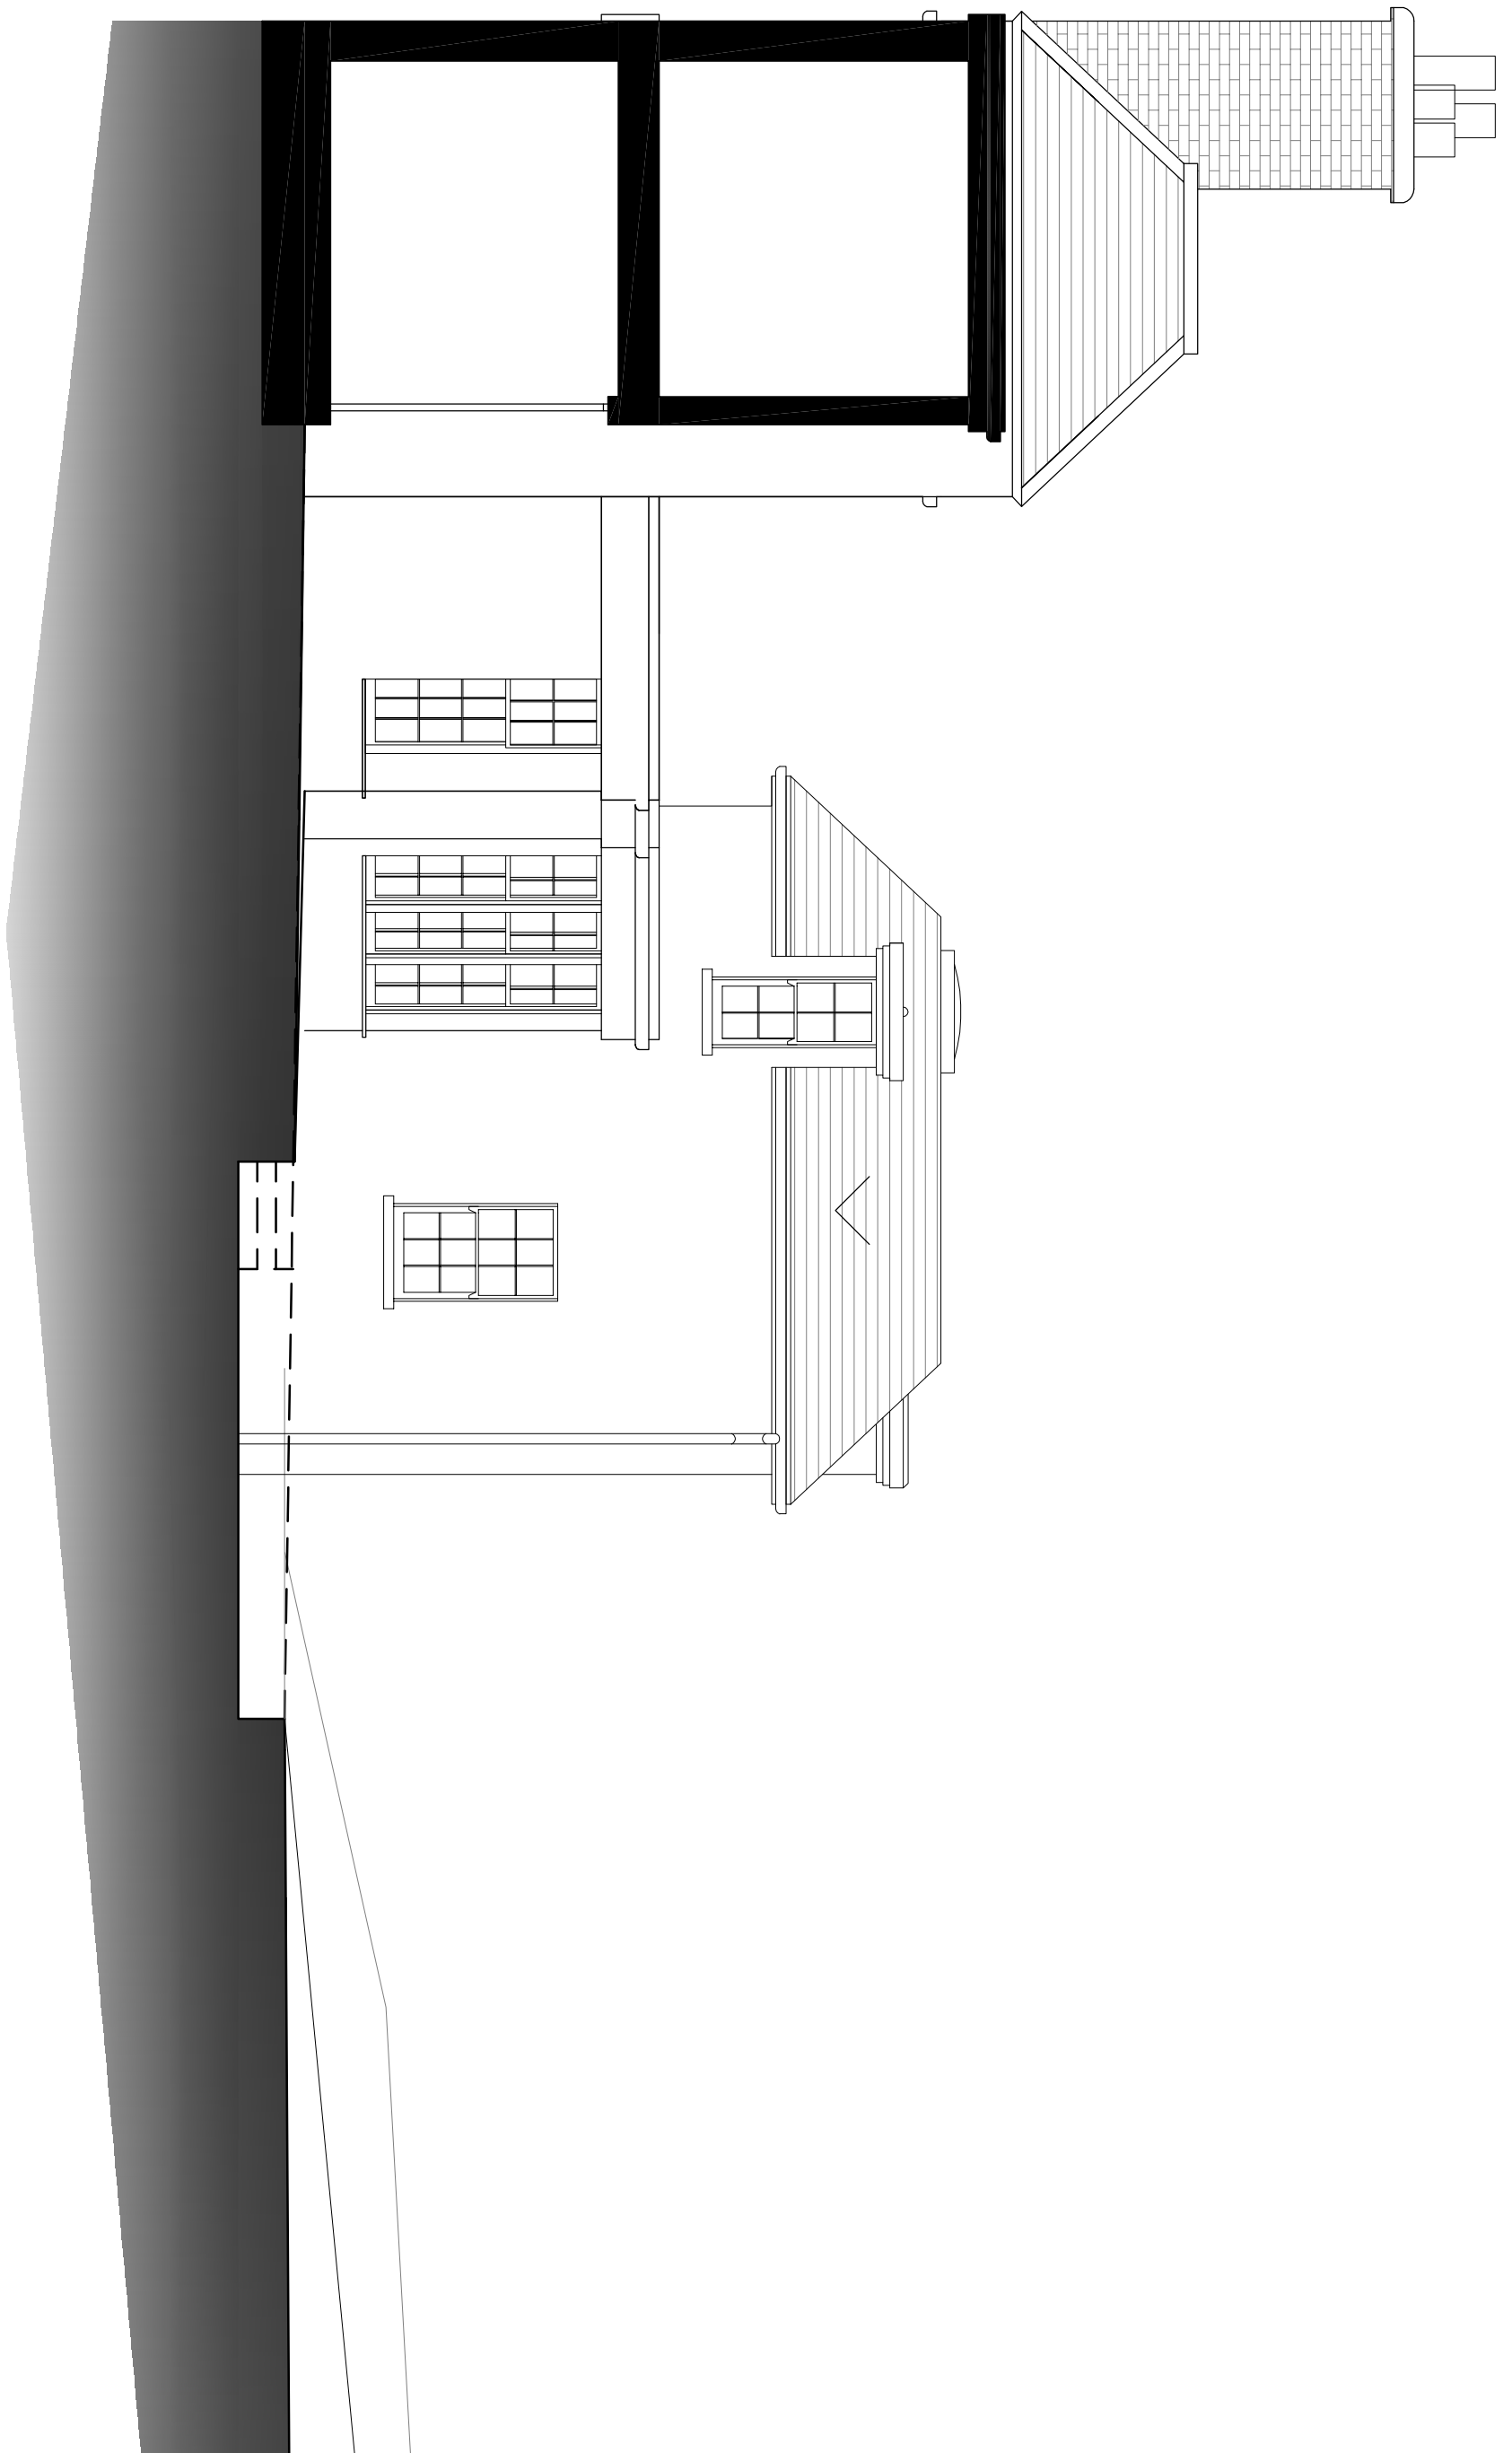

0
1
2
3
4
5
6
7
8
9
10 m
SCALE BAR 1:50

judd. architecture ltd.
architecture - services - interior design

10 Tonbridge Road, Barming, Maidstone, Kent.
ME16 9NH

simon@jas-ltd.com
tel: 01622 726 729

project:
drawing title:
scale:
size:
date:

Netley Cottage
Pr East Elevation
1:50
A3
December 2018

drawn:
job ref:
dwg no.:
rev.:

MS
1707
PR09
B

General Notes: Do not scale drawings. Use figured dimensions only. All dimensions to be checked on site with discrepancies reported immediately to the Architect.