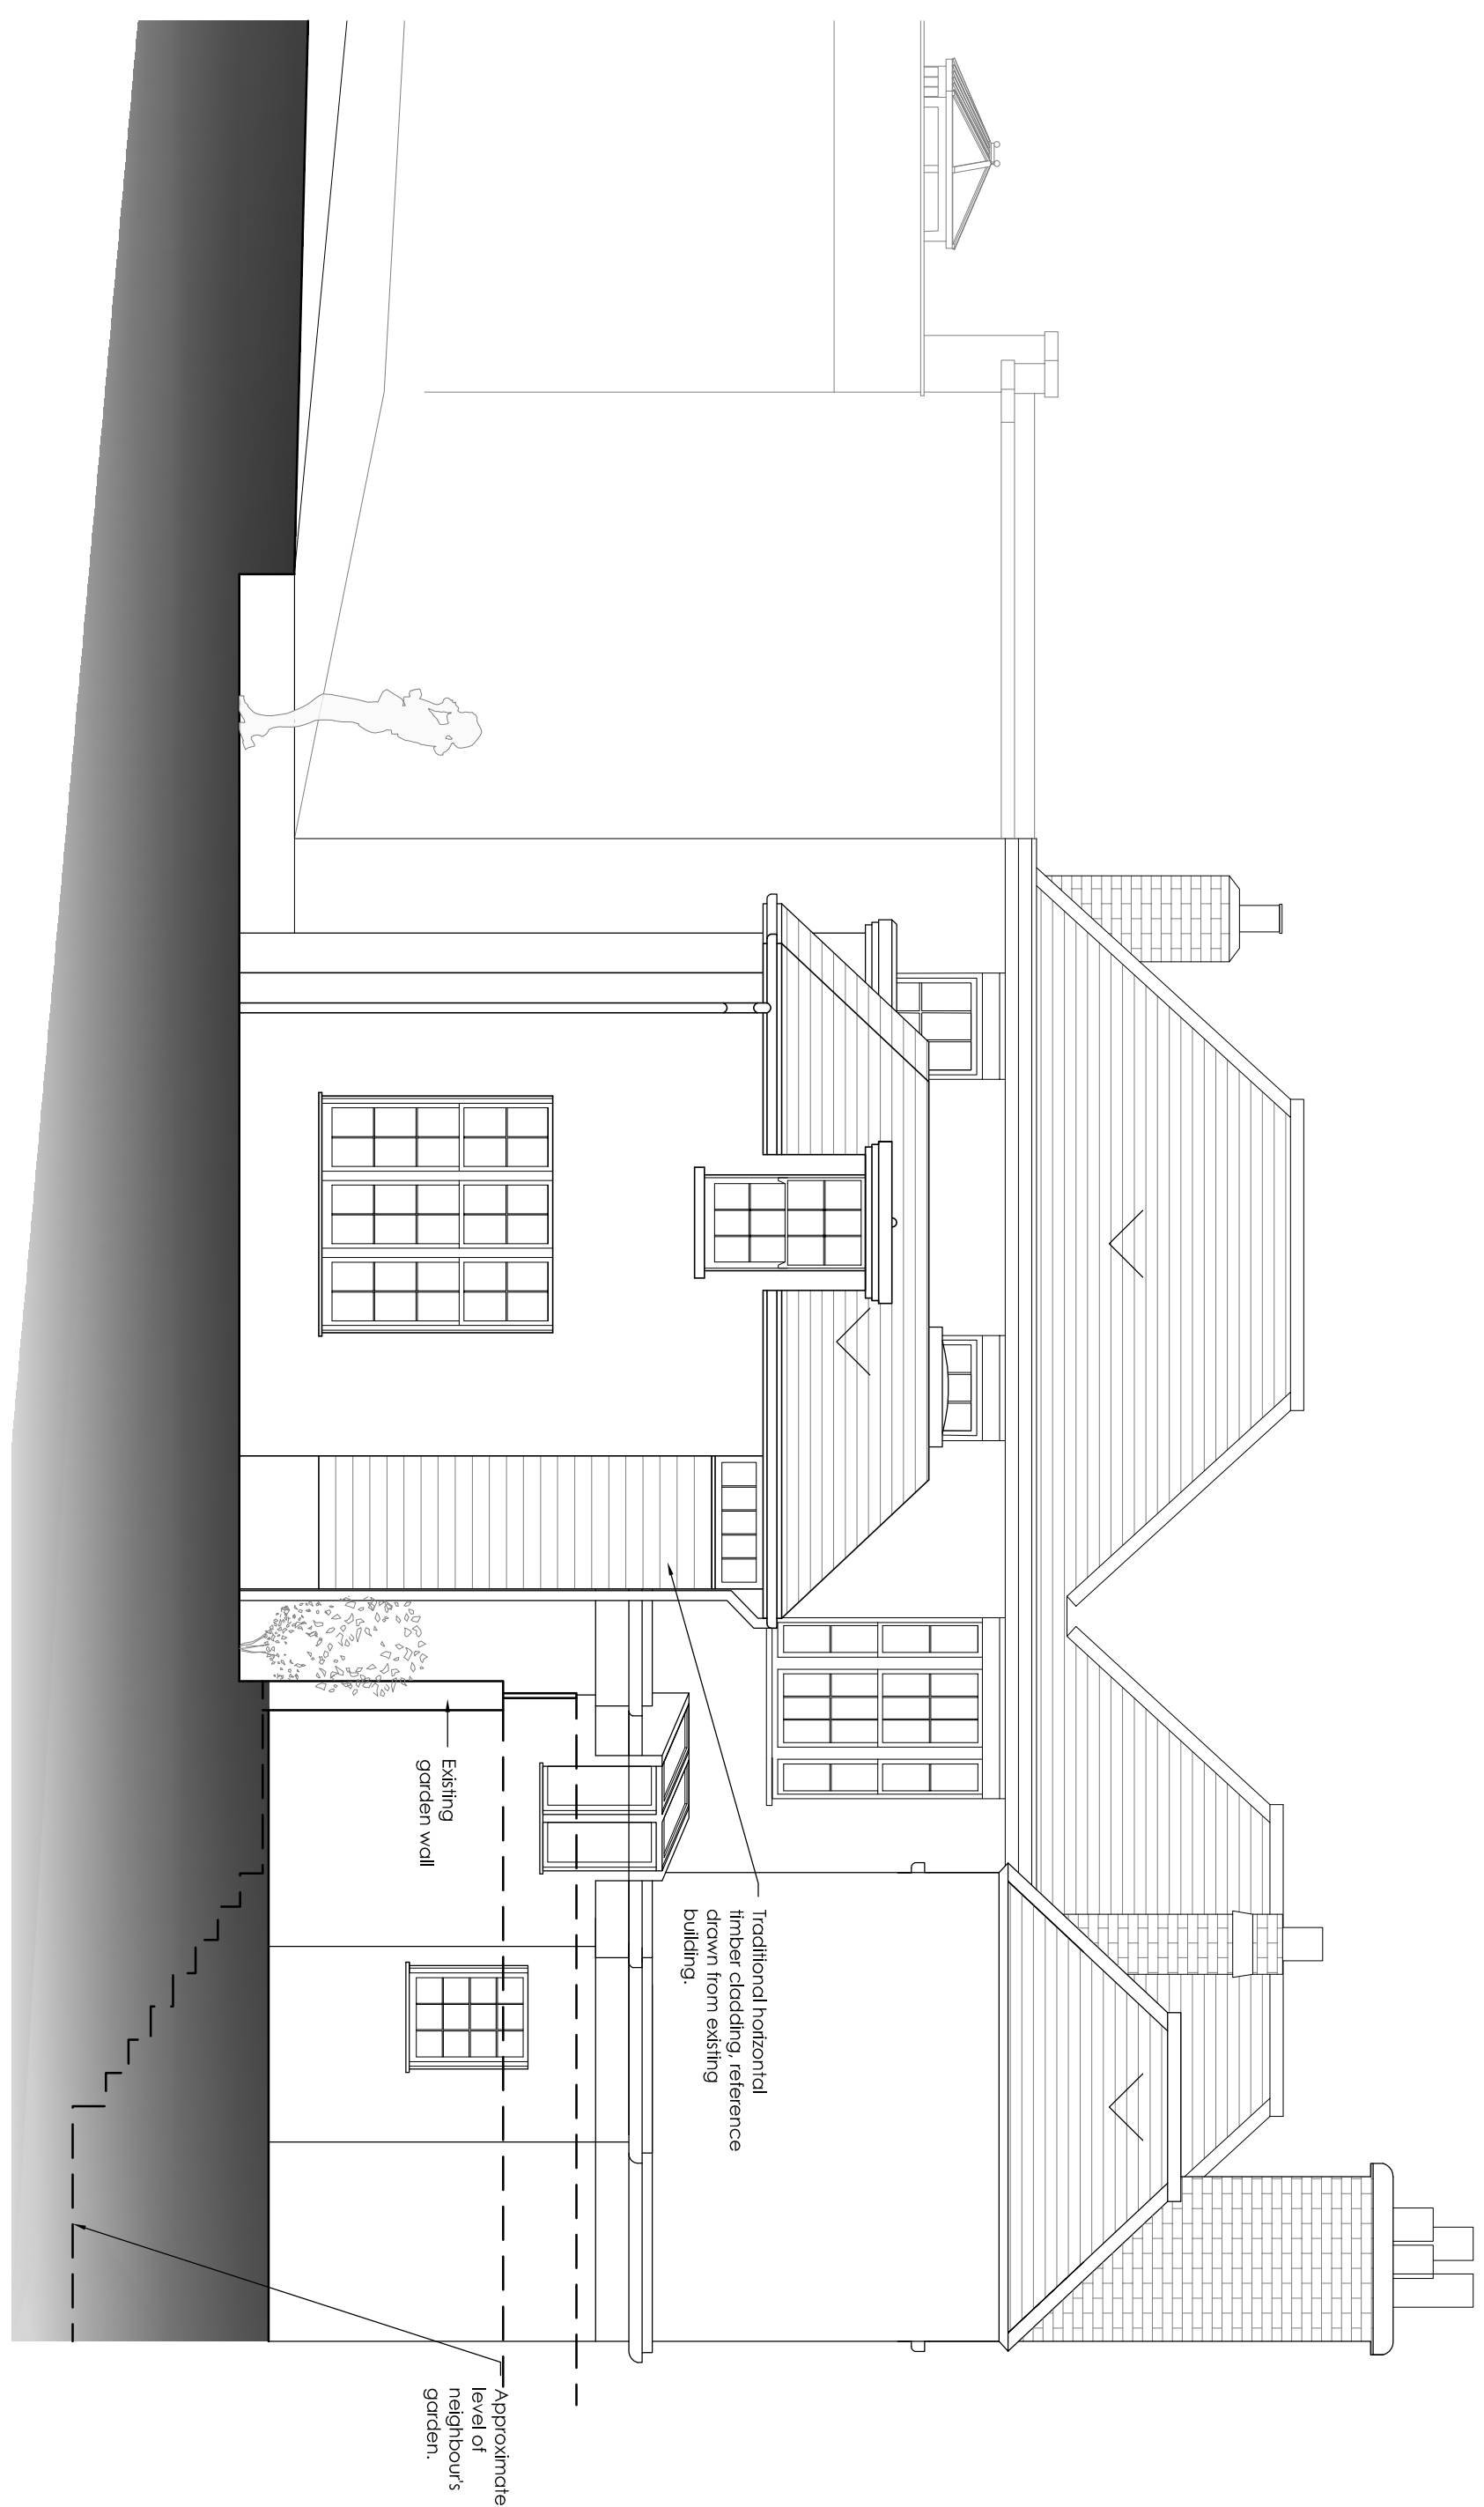

0  
1  
2  
3  
4  
5  
6  
7  
8  
9  
10 m  
SCALE BAR 1:50

**judd.** architecture ltd.  
architecture - services - interior design

10 Tonbridge Road, Barming, Maidstone, Kent.  
ME16 9NH

simon@jas-ltd.com  
tel: 01622 726 729

project: **Netley Cottage**  
drawing title: **Pr West Elevation**  
scale: **1:50**  
size: **A3**  
date: **December2018**

drawn: **MS**  
job ref: **1707**  
dwg no.: **PR08**  
rev.: **B**

**General Notes:** Do not scale drawings. Use figured dimensions only. All dimensions to be checked on site with discrepancies reported immediately to the Architect.