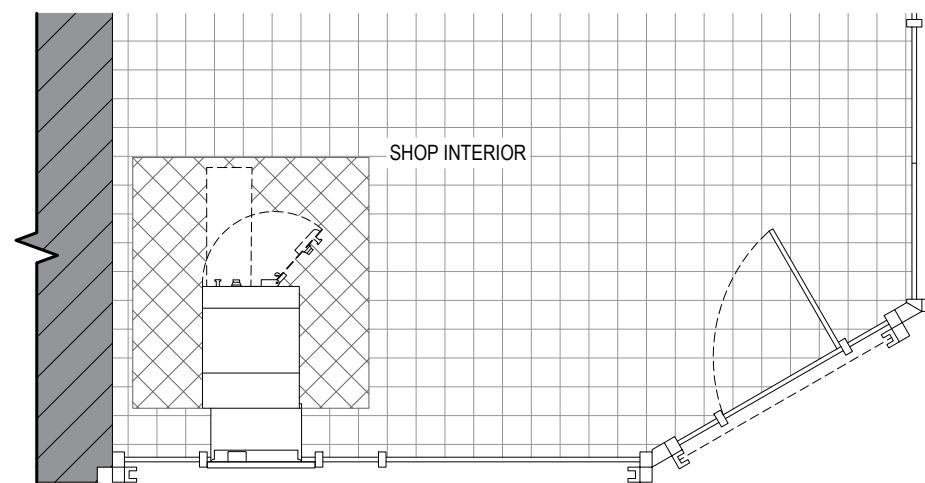

PRE-EXISTING FRONT ELEVATION

Scale 1:50

PRE-EXISTING PART PLAN

Scale 1:50

Date:	Comments:	By:
-------	-----------	-----

GENERAL NOTES:
 1) All dimensions in millimeters unless otherwise stated.

Site:
Costcutter,
 305 Finchley Road,
 London

Drawing Title:
 Pre-Existing Plan and Elevation

Ref:	Date: 18/12/2018	Rev:
Scale: 1:50	Paper: A3	Date Rev: