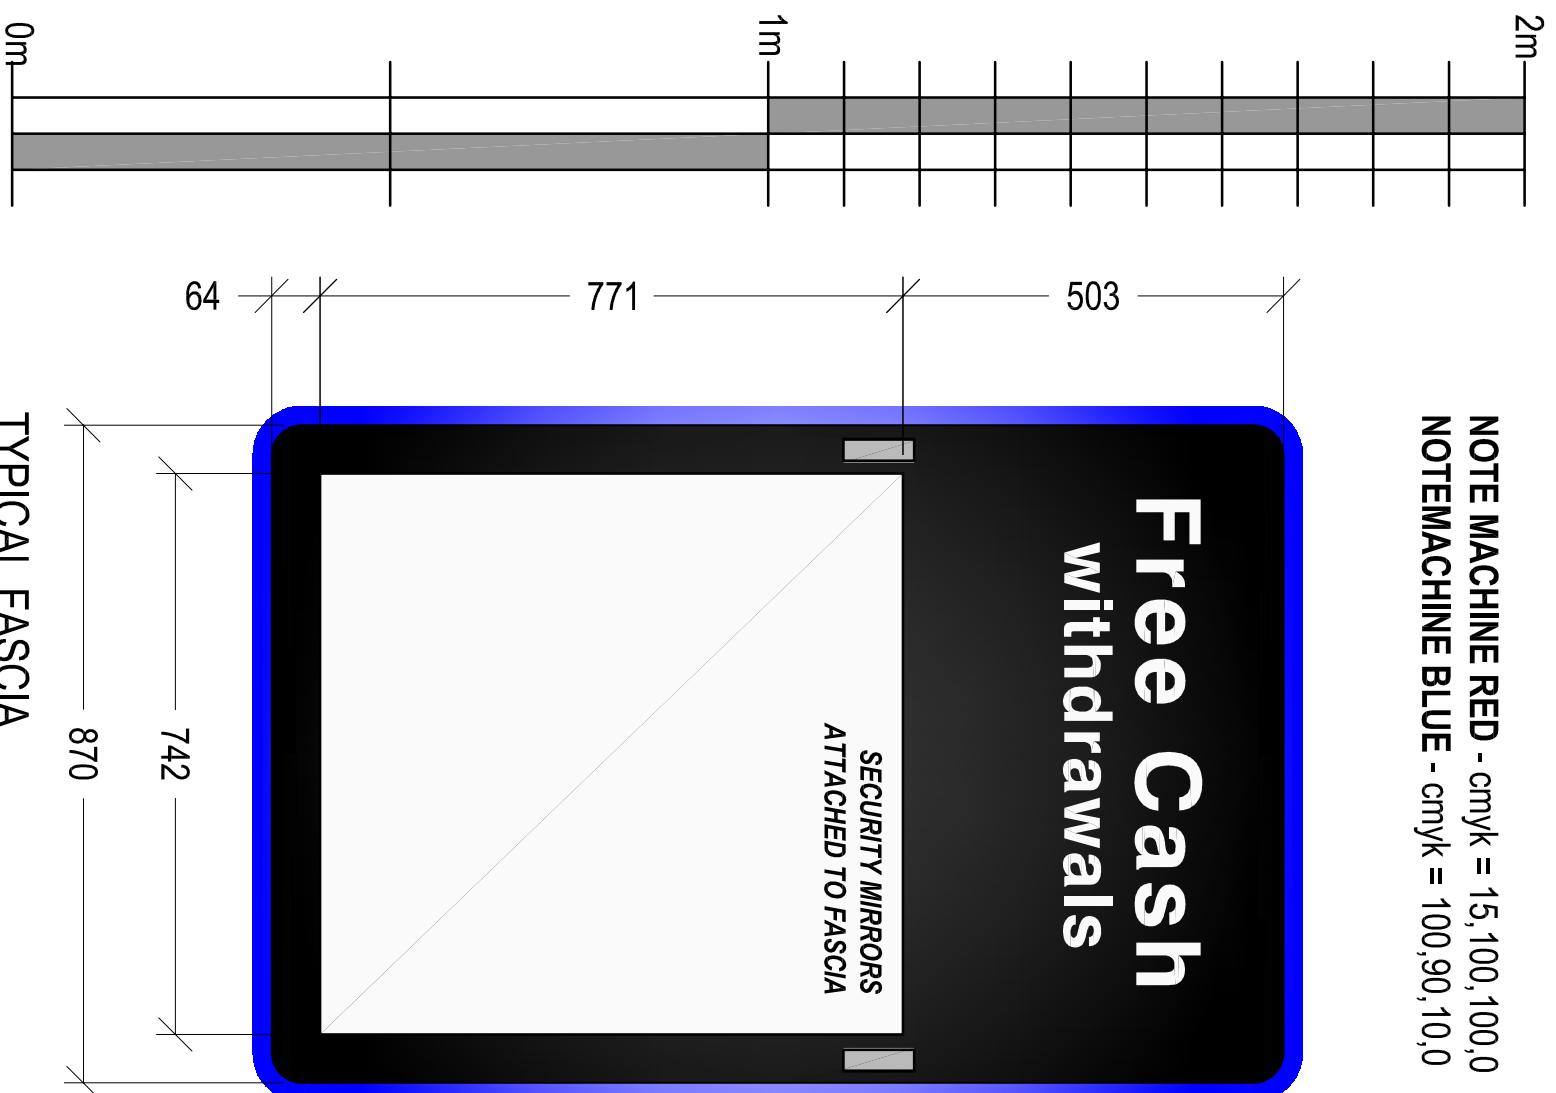

FONT: Eurostile
FONT COLOUR: cmyk = 0,0,0,0, (white)

SURROUND COLOUR - cmyk = 0,0,0,100 (black)

NOTE MACHINE RED - cmyk = 15,100,100,0
NOTEMACHINE BLUE - cmyk = 100,90,10,0

TYPICAL FASCIA

Scale 1:10

NOTE:
 Illumination levels 286.478 cd/m

GENERAL NOTES: 1) All dimensions in millimeters unless otherwise stated.			
Date:	Comments:	By:	
Project: NOTE MACHINE			
GENERAL SITE INSTALLATION ARRANGEMENTS			
Drawing Title: TYPICAL FASCIA ELEVATIONS - 5887			
Ref:	Date:	Rev:	
NM-GA-F1-B	29-01-2018		
Scale:	Paper:	Date Rev:	
1:10	A3		