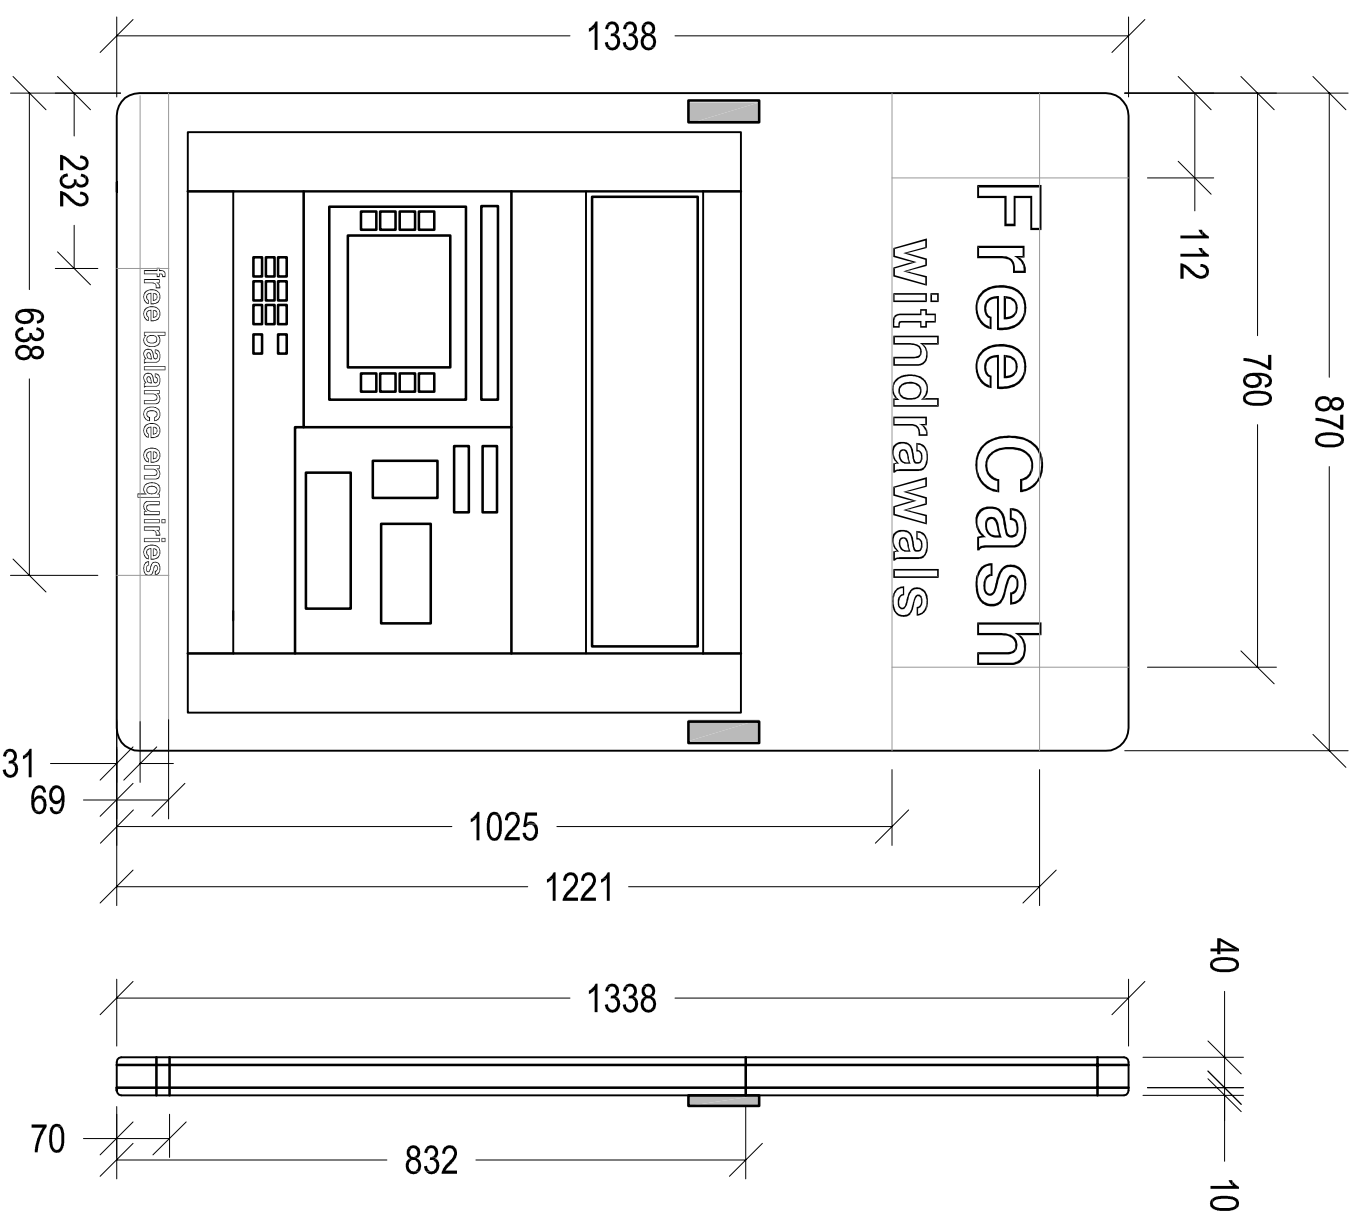

FONT: Eurostile
FONT COLOUR: cmyk = 0,0,0,0, (white)

SURROUND COLOUR - cmyk = 0,0,0,100 (black)

NOTE MACHINE RED - cmyk = 15,100,100,0
NOTEMACHINE BLUE - cmyk = 100,90,10,0

TYPICAL FASCIA

Scale 1:10

NOTE:
 Illumination levels 286.478 cd/m

GENERAL NOTES: 1) All dimensions in millimeters unless otherwise stated.			
Date:	Comments:	By:	
Project: NOTE MACHINE			
GENERAL SITE INSTALLATION ARRANGEMENTS			
Drawing Title: TYPICAL FASCIA ELEVATIONS - 5887			
Ref:	Date:	Rev:	
NM-GA-F1-B	29-01-2018		
Scale:	Paper:	Date Rev:	
1:10	A3		