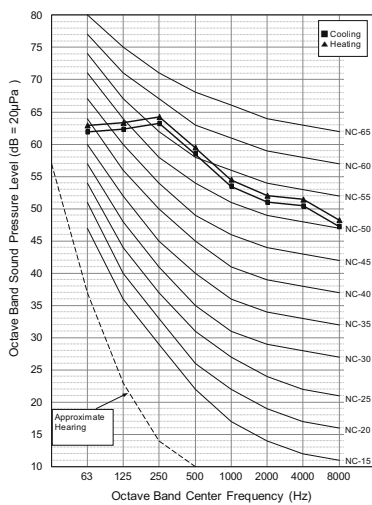

# 10. Sound Levels

| Model       | Cooling | Heating |
|-------------|---------|---------|
| ARUM780LTE5 | 69.2    | 71.0    |
| ARUM800LTE5 | 69.4    | 71.4    |
| ARUM820LTE5 | 70.0    | 71.6    |
| ARUM840LTE5 | 70.1    | 72.1    |
| ARUM860LTE5 | 70.2    | 72.1    |
| ARUM880LTE5 | 70.3    | 72.2    |
| ARUM900LTE5 | 70.3    | 72.2    |
| ARUM920LTE5 | 70.4    | 72.5    |
| ARUM940LTE5 | 70.9    | 72.7    |
| ARUM960LTE5 | 71.0    | 73.0    |

**ARUM080LTE5**

**ARUM100LTE5**

**ARUM120LTE5**

**ARUM140LTE5**

**ARUM160LTE5**

**ARUM180LTE5**