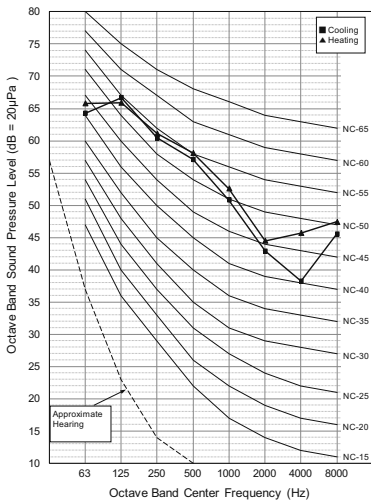

10. Sound Levels

Model	Cooling	Heating
ARUM780LTE5	69.2	71.0
ARUM800LTE5	69.4	71.4
ARUM820LTE5	70.0	71.6
ARUM840LTE5	70.1	72.1
ARUM860LTE5	70.2	72.1
ARUM880LTE5	70.3	72.2
ARUM900LTE5	70.3	72.2
ARUM920LTE5	70.4	72.5
ARUM940LTE5	70.9	72.7
ARUM960LTE5	71.0	73.0

ARUM080LTE5