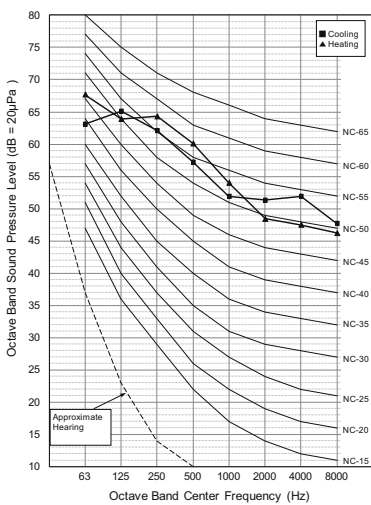

# 10. Sound Levels

| Model       | Cooling | Heating |
|-------------|---------|---------|
| ARUM780LTE5 | 69.2    | 71.0    |
| ARUM800LTE5 | 69.4    | 71.4    |
| ARUM820LTE5 | 70.0    | 71.6    |
| ARUM840LTE5 | 70.1    | 72.1    |
| ARUM860LTE5 | 70.2    | 72.1    |
| ARUM880LTE5 | 70.3    | 72.2    |
| ARUM900LTE5 | 70.3    | 72.2    |
| ARUM920LTE5 | 70.4    | 72.5    |
| ARUM940LTE5 | 70.9    | 72.7    |
| ARUM960LTE5 | 71.0    | 73.0    |

**ARUM080LTE5**

**ARUM100LTE5**

**ARUM120LTE5**

**ARUM140LTE5**

**ARUM160LTE5**

**ARUM180LTE5**