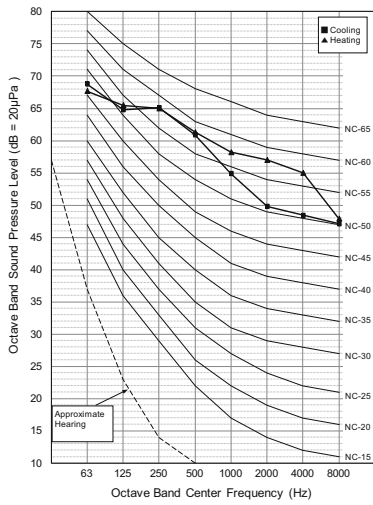

10. Sound Levels

ARUM200LTE5