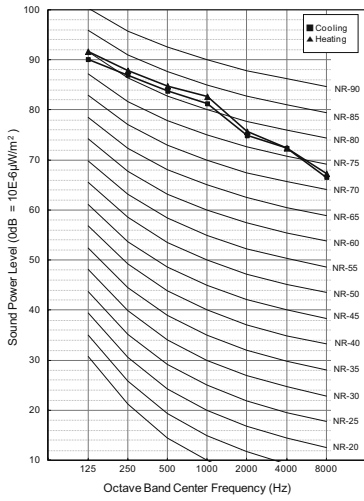

10. Sound Levels

ARUM200LTE5