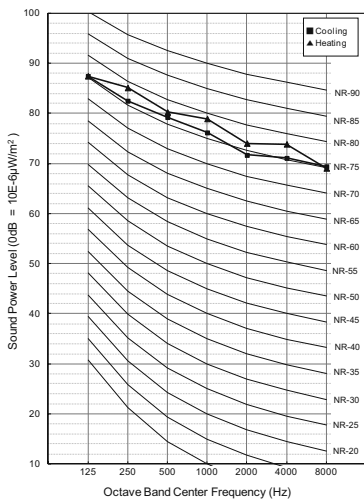

# 10. Sound Levels

| Model       | Cooling | Heating |
|-------------|---------|---------|
| ARUM760LTE5 | 91.9    | 93.8    |
| ARUM780LTE5 | 92.2    | 94.0    |
| ARUM800LTE5 | 92.4    | 94.2    |
| ARUM820LTE5 | 92.4    | 94.4    |
| ARUM840LTE5 | 92.9    | 94.9    |
| ARUM860LTE5 | 93.1    | 95.1    |
| ARUM880LTE5 | 93.2    | 95.2    |
| ARUM900LTE5 | 93.4    | 95.3    |
| ARUM920LTE5 | 93.6    | 95.4    |
| ARUM940LTE5 | 93.6    | 95.6    |
| ARUM960LTE5 | 94.0    | 96.0    |

**ARUM080LTE5**

**ARUM100LTE5**

**ARUM120LTE5**

**ARUM140LTE5**

**ARUM160LTE5**

**ARUM180LTE5**