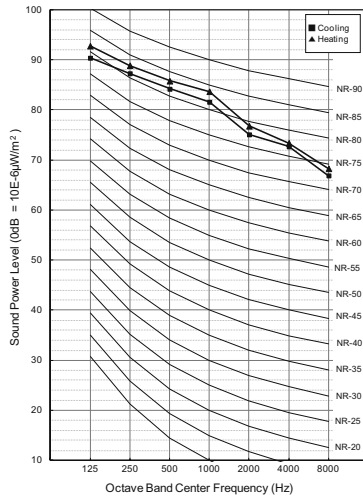

ARUM220LTE5