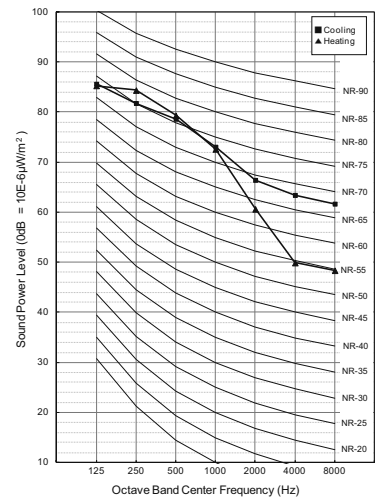

ARUM120LTE5