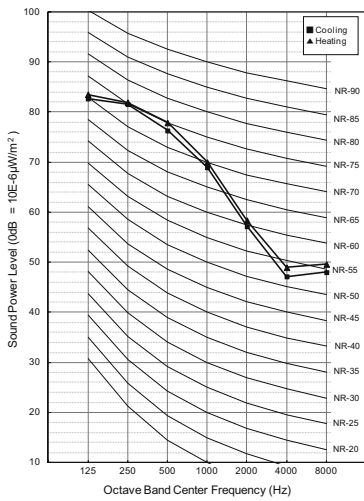

10. Sound Levels

Model	Cooling	Heating
ARUM760LTE5	91.9	93.8
ARUM780LTE5	92.2	94.0
ARUM800LTE5	92.4	94.2
ARUM820LTE5	92.4	94.4
ARUM840LTE5	92.9	94.9
ARUM860LTE5	93.1	95.1
ARUM880LTE5	93.2	95.2
ARUM900LTE5	93.4	95.3
ARUM920LTE5	93.6	95.4
ARUM940LTE5	93.6	95.6
ARUM960LTE5	94.0	96.0

ARUM080LTE5