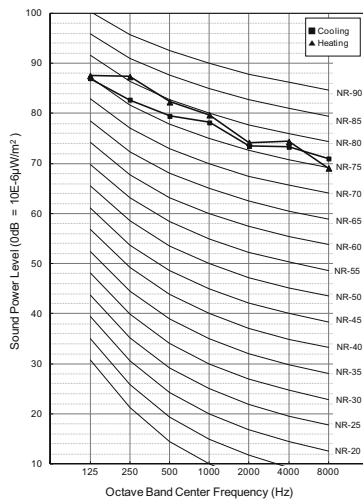

# 10. Sound Levels

| Model       | Cooling | Heating |
|-------------|---------|---------|
| ARUM760LTE5 | 91.9    | 93.8    |
| ARUM780LTE5 | 92.2    | 94.0    |
| ARUM800LTE5 | 92.4    | 94.2    |
| ARUM820LTE5 | 92.4    | 94.4    |
| ARUM840LTE5 | 92.9    | 94.9    |
| ARUM860LTE5 | 93.1    | 95.1    |
| ARUM880LTE5 | 93.2    | 95.2    |
| ARUM900LTE5 | 93.4    | 95.3    |
| ARUM920LTE5 | 93.6    | 95.4    |
| ARUM940LTE5 | 93.6    | 95.6    |
| ARUM960LTE5 | 94.0    | 96.0    |

**ARUM080LTE5**

**ARUM100LTE5**

**ARUM120LTE5**

**ARUM140LTE5**

**ARUM160LTE5**

**ARUM180LTE5**