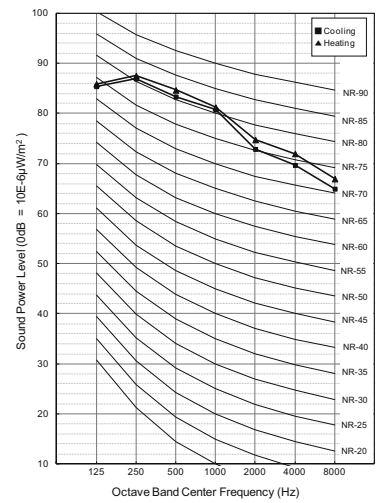

ARUM180LTE5