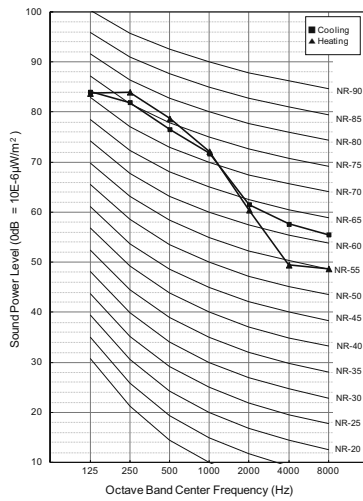

ARUM100LTE5