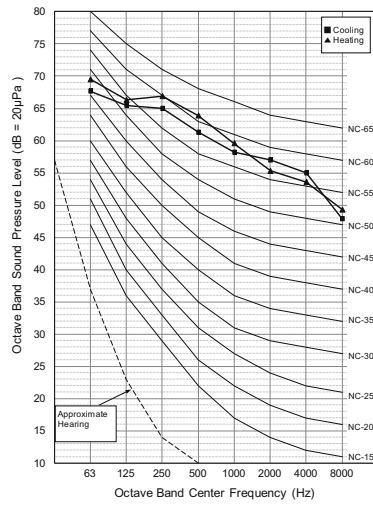

ARUM220LTE5