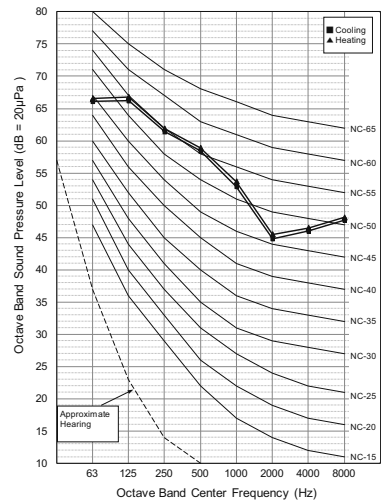

ARUM120LTE5