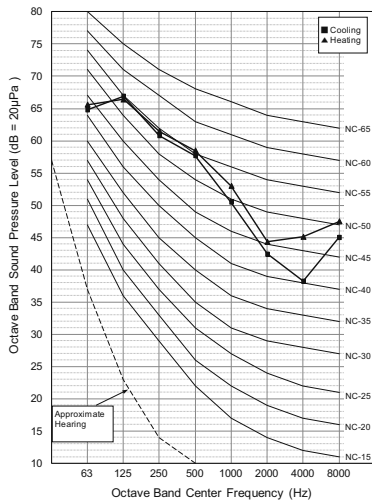

ARUM100LTE5