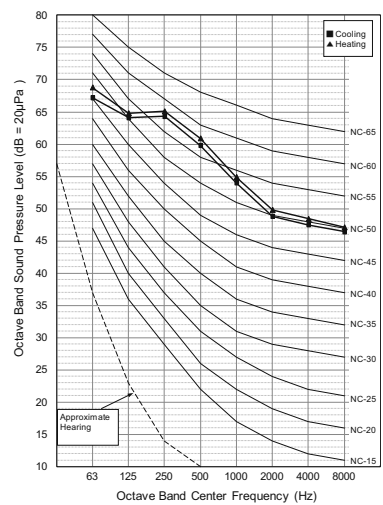

# 10. Sound Levels

| Model       | Cooling | Heating |
|-------------|---------|---------|
| ARUM780LTE5 | 69.2    | 71.0    |
| ARUM800LTE5 | 69.4    | 71.4    |
| ARUM820LTE5 | 70.0    | 71.6    |
| ARUM840LTE5 | 70.1    | 72.1    |
| ARUM860LTE5 | 70.2    | 72.1    |
| ARUM880LTE5 | 70.3    | 72.2    |
| ARUM900LTE5 | 70.3    | 72.2    |
| ARUM920LTE5 | 70.4    | 72.5    |
| ARUM940LTE5 | 70.9    | 72.7    |
| ARUM960LTE5 | 71.0    | 73.0    |

**ARUM080LTE5**

**ARUM100LTE5**

**ARUM120LTE5**

**ARUM140LTE5**

**ARUM160LTE5**

**ARUM180LTE5**