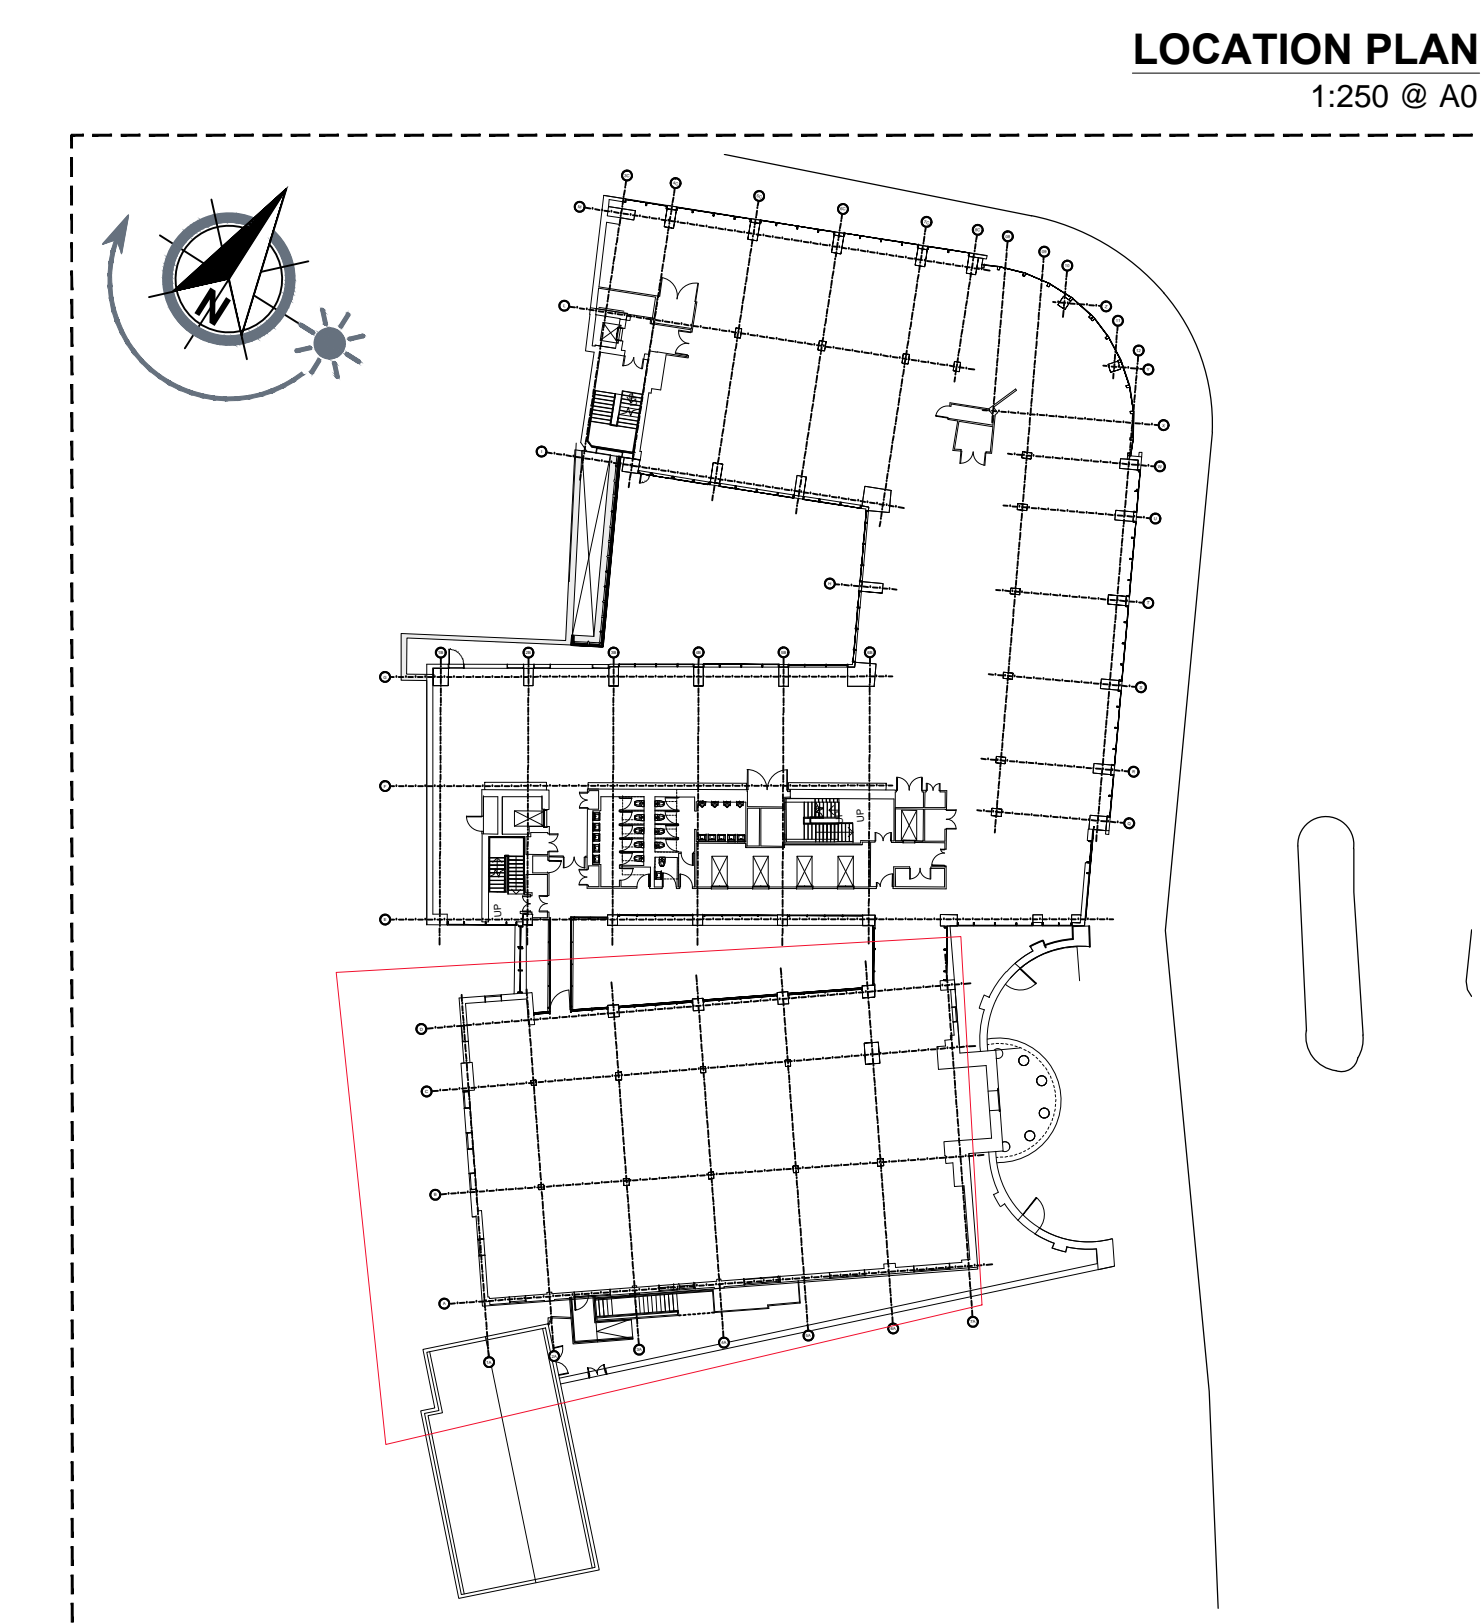

LOCATION PLAN
1:250 @ A0

Rev	Description	Drawn by	Checked by
-	Drawing first produced	GM	
1	Descriptive amendments		
Pre-Design - Construction - AS Built			
Client			
wework			
Client Contact			
Site Address			
125 KINGSWAY			
Drawing Title			
Existing Basement Condenser Layout			
Account Manager			
Designer/ Senior Tech. Designer / Project Manager			
Rebekah Webber / Tim Kirkman / Jordan Reay			
Scale	Drawn By	First Drawn	
As Shown @ A0	GM	18/12/21	
Contract Number	Building	Floor	Detail
1128	01	ALL	PL15
ltb.		1st floor, 322 High Holborn, London, WC1V 7PB T: +44 (0)20 7553 96