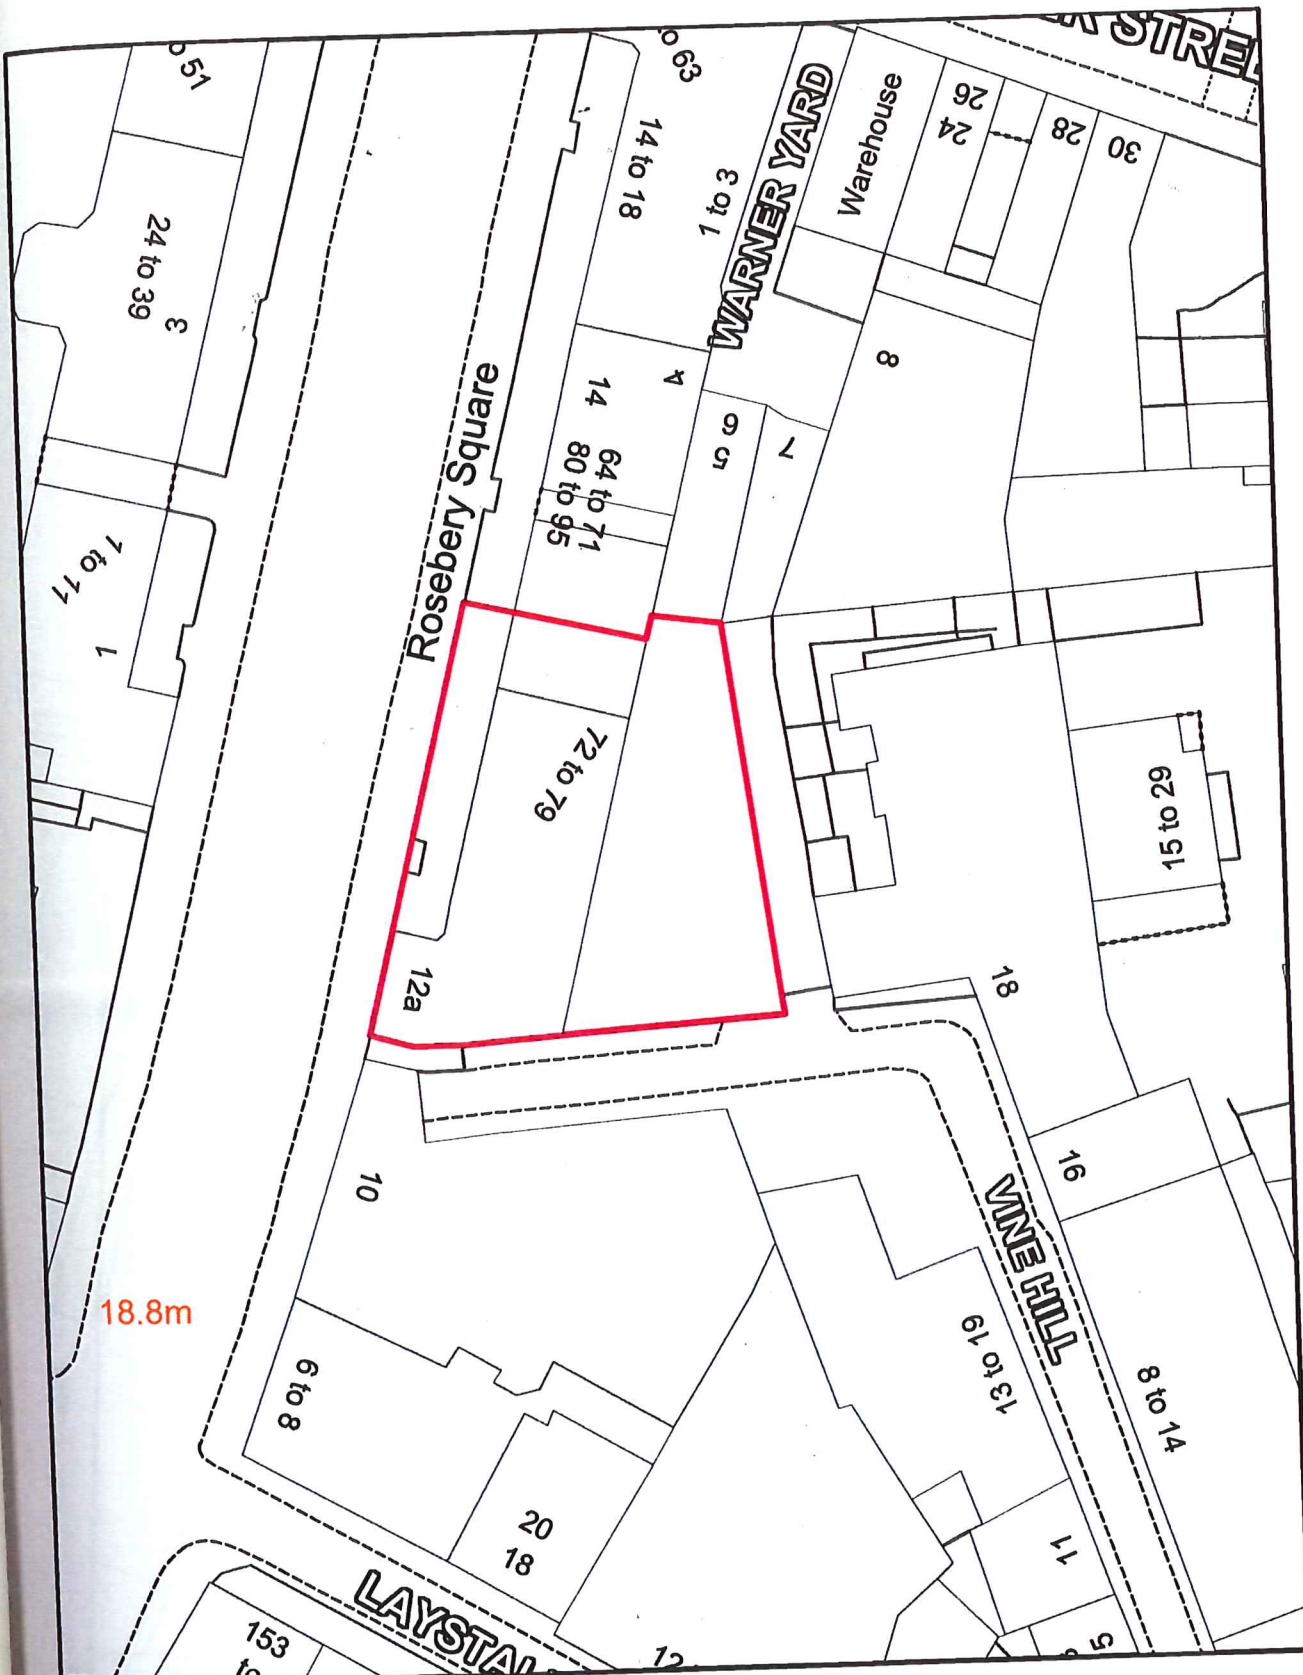

18.8m

12/12a Rosebery Avenue EC1 - BASEMENT

© Crown copyright. All rights reserved  
 (Licence Number: 100019726) (Year: 2010)

Scale 1: 500

Print Date: 03/06/2010  
 Printed By:

Camden

Map Ref No:

12/12a Rosebery Avenue EC1 - GROUND FLOOR

© Crown copyright. All rights reserved  
 (Licence Number: 100019726) (Year: 2010)

Scale 1: 500

Print Date: 03/08/2010  
 Printed By:

Map Ref No: