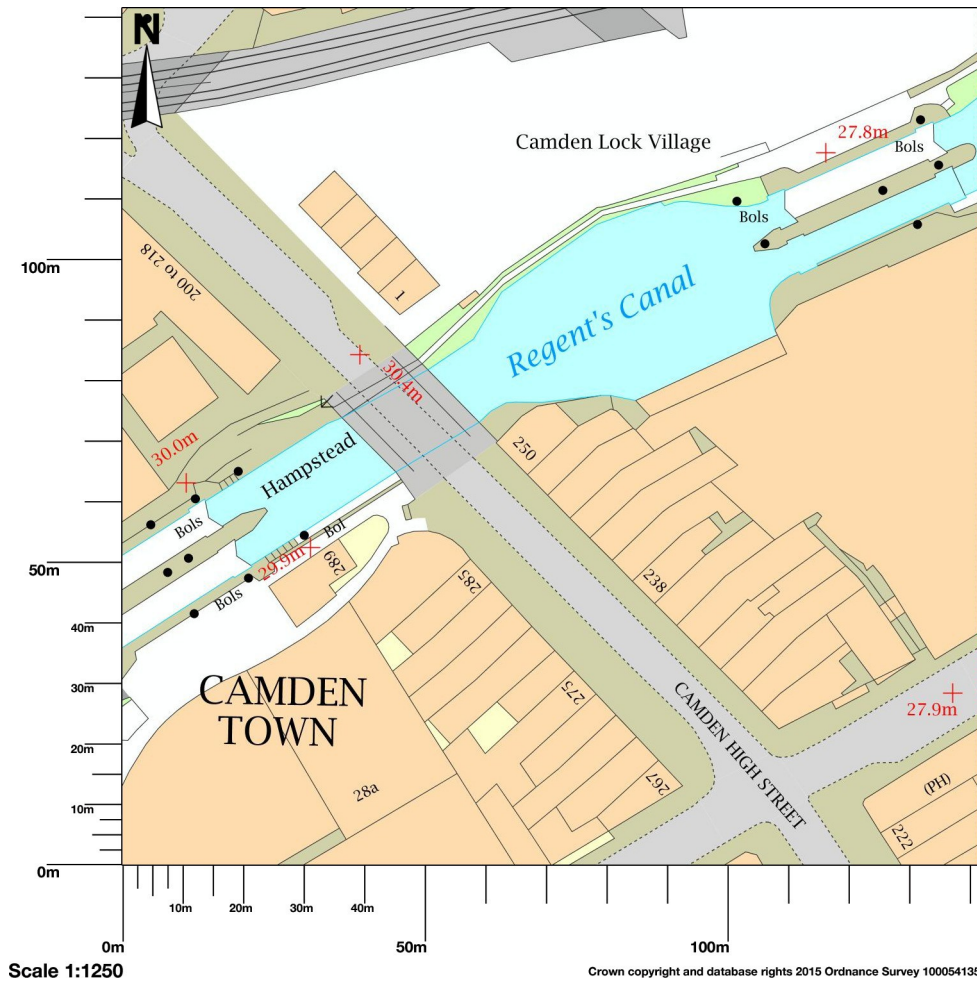

Walkers Quay, 250 Camden High Street, London, NW1 8QS

Map area bounded by: 528685,184047 528827,184189. Produced on 02 November 2018 from the OS National Geographic Database. Reproduction in whole or part is prohibited without the prior permission of Ordnance Survey. © Crown copyright 2018. Supplied by UKPlanningMaps.com a licensed OS partner (100054135). Unique plan reference: p2buk/293715/399639