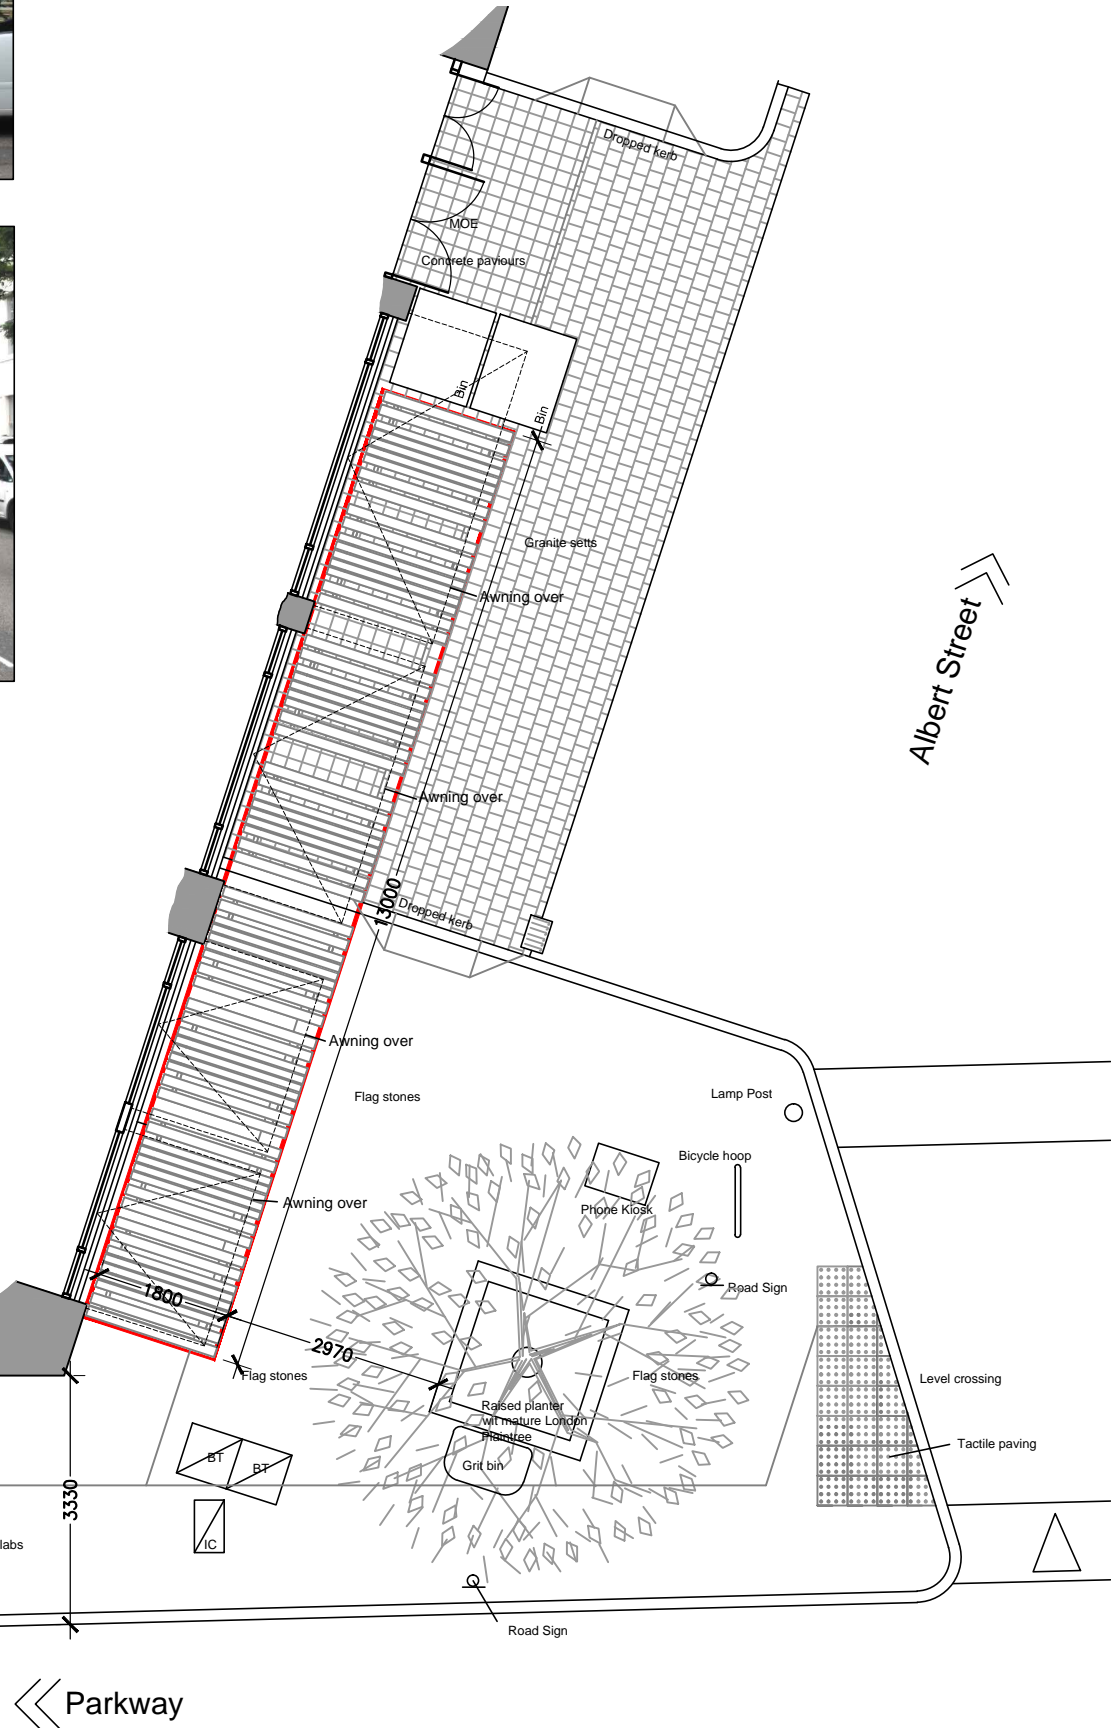

Albert Street

Furniture 8 No timber picnic benches