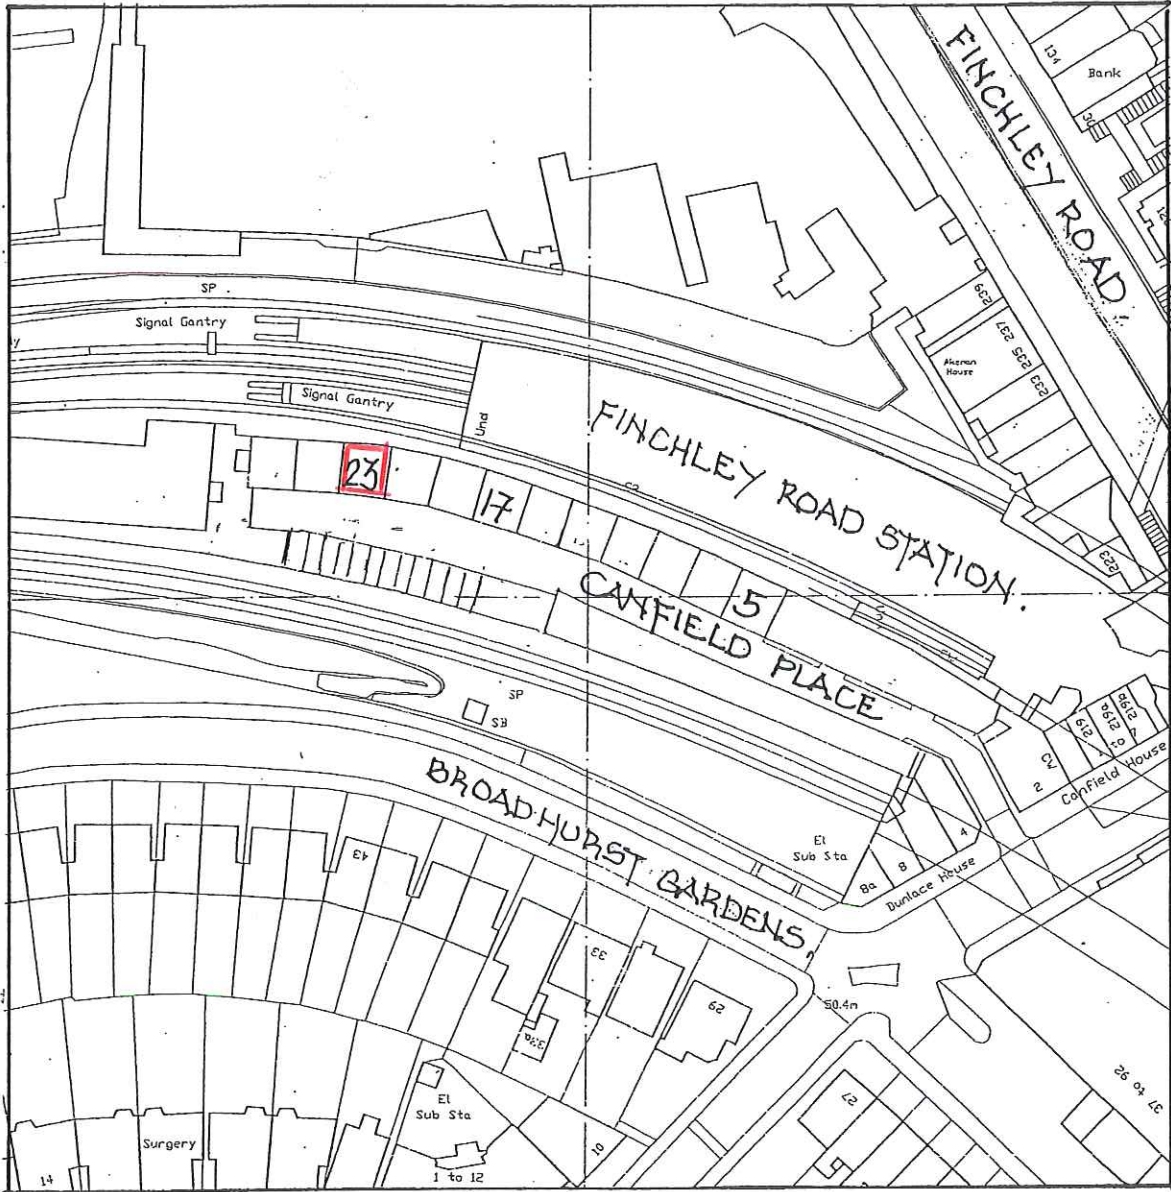

address

23A CANFIELD PLACE, LONDON NW6 3BT

title

LOCATION PLAN

scale

1:1250

date

NOV 18

dwg n°

CP/MC/503

North