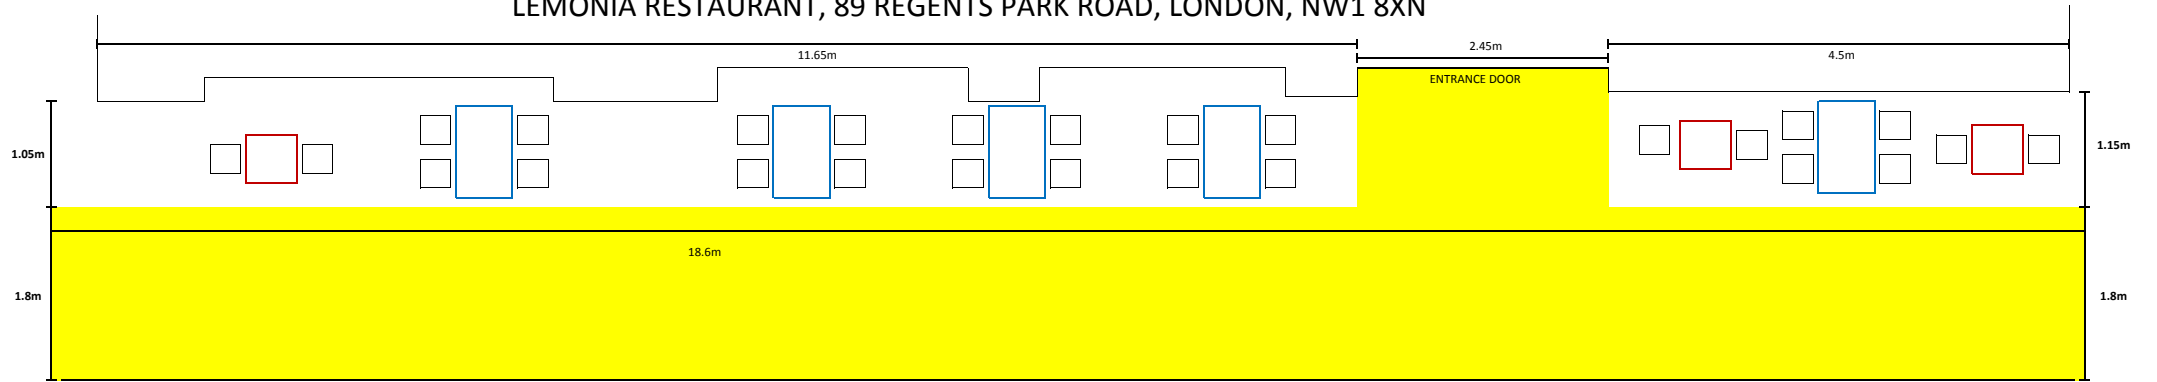

LEMONIA RESTAURANT, 89 REGENTS PARK ROAD, LONDON, NW1 8XN

-  Table: 0.55m x 0.95m
-  Table: 0.55m x 0.55m
-  Chair: 0.45m x 0.45m
-  Area for pedestrians