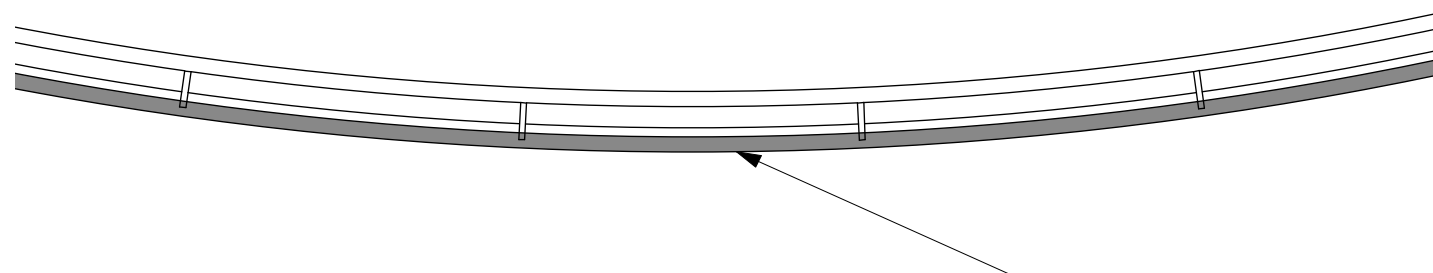

Acrylic Star Internally Illuminated Via Red LED's

Acrylic 030 White Lettering Internally Illuminated Cool White LED's

Aluminium Black Satin Finish

Note:

Fascia text not to exceed more than 500 candelas per meter squared.

① Proposed New Fascia and Signage
Scale: 1:25

Rear Illuminated Sign To Follow Curve

② Proposed New Fascia and Signage Plan
Scale: 1:25

SCALE BAR

Drawing Number	123
Location	Camden Town
Drawing Title	Signage Large Scale
Scale	1:100 @ A3
First Issue	03 Dec 2018
Drawn By	AG / MM