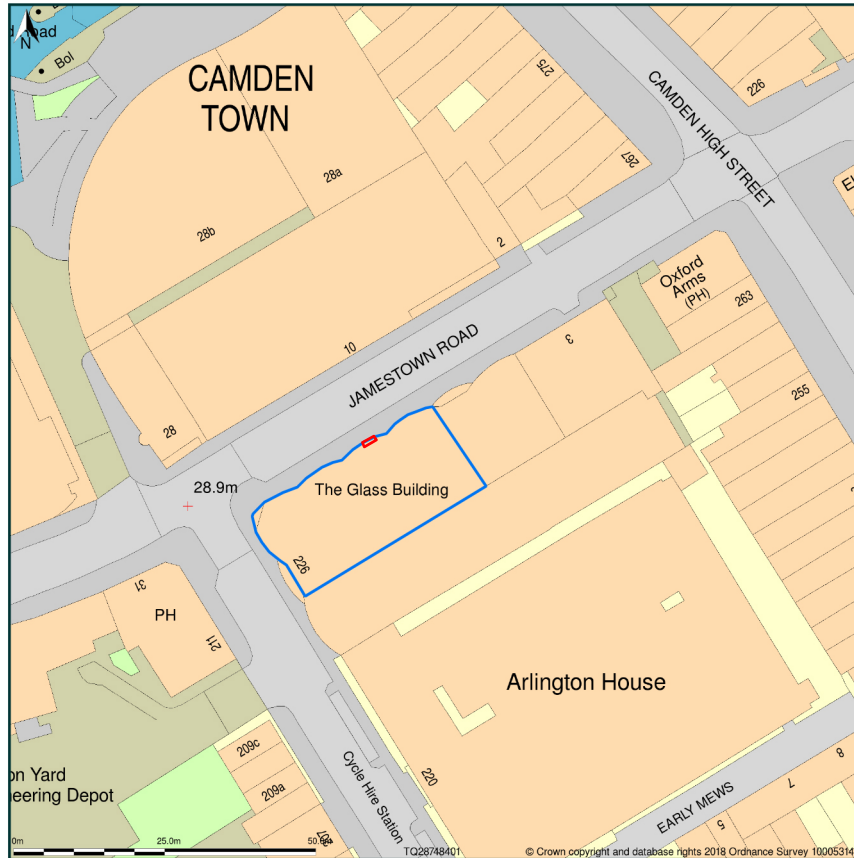

11, Jamestown Road, London, Camden, NW1 7BW

1 Site Plan
1:1250 @ A3

Drawing Number	110
Location	Camden Town Wagamama
Drawing Title	Site Plan
Scale	1:1250 @ A4
First Issue	23 Nov 2018
Drawn By	AG / MM