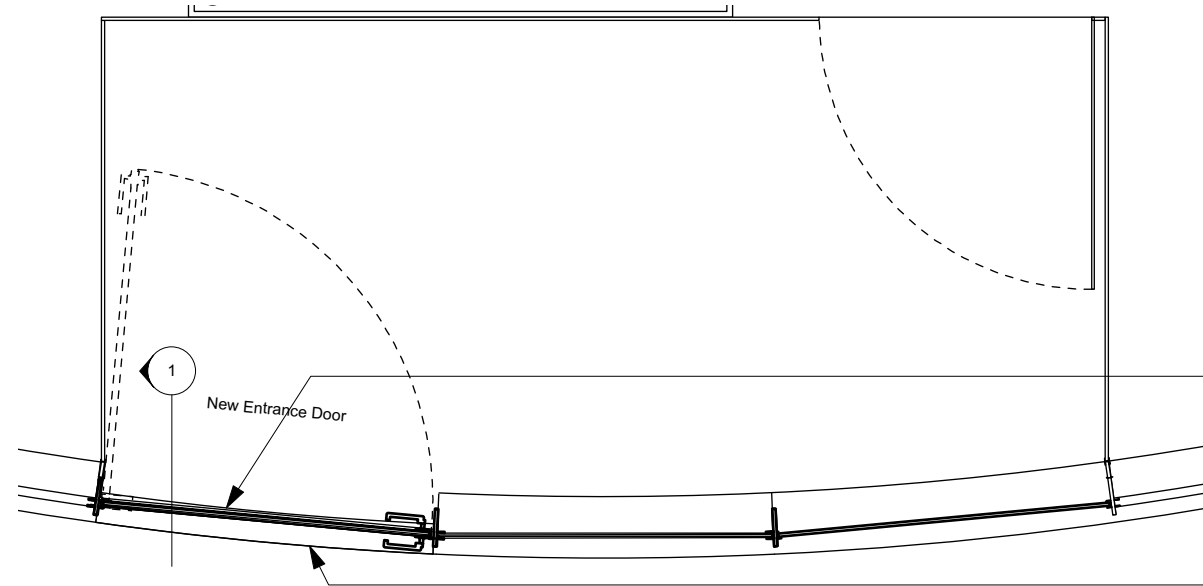

SCALE BAR

1 New Exterior Door
1:25 @ A3

2 New Exterior Door
1:25 @ A3

3 Section New Exterior Door
1:25 @ A3

Drawing Number	301
Location	Camden Town
Drawing Title	New Exterior Door
Scale	1:25 @ A3
First Issue	23 Nov 2018
Drawn By	AG / MM