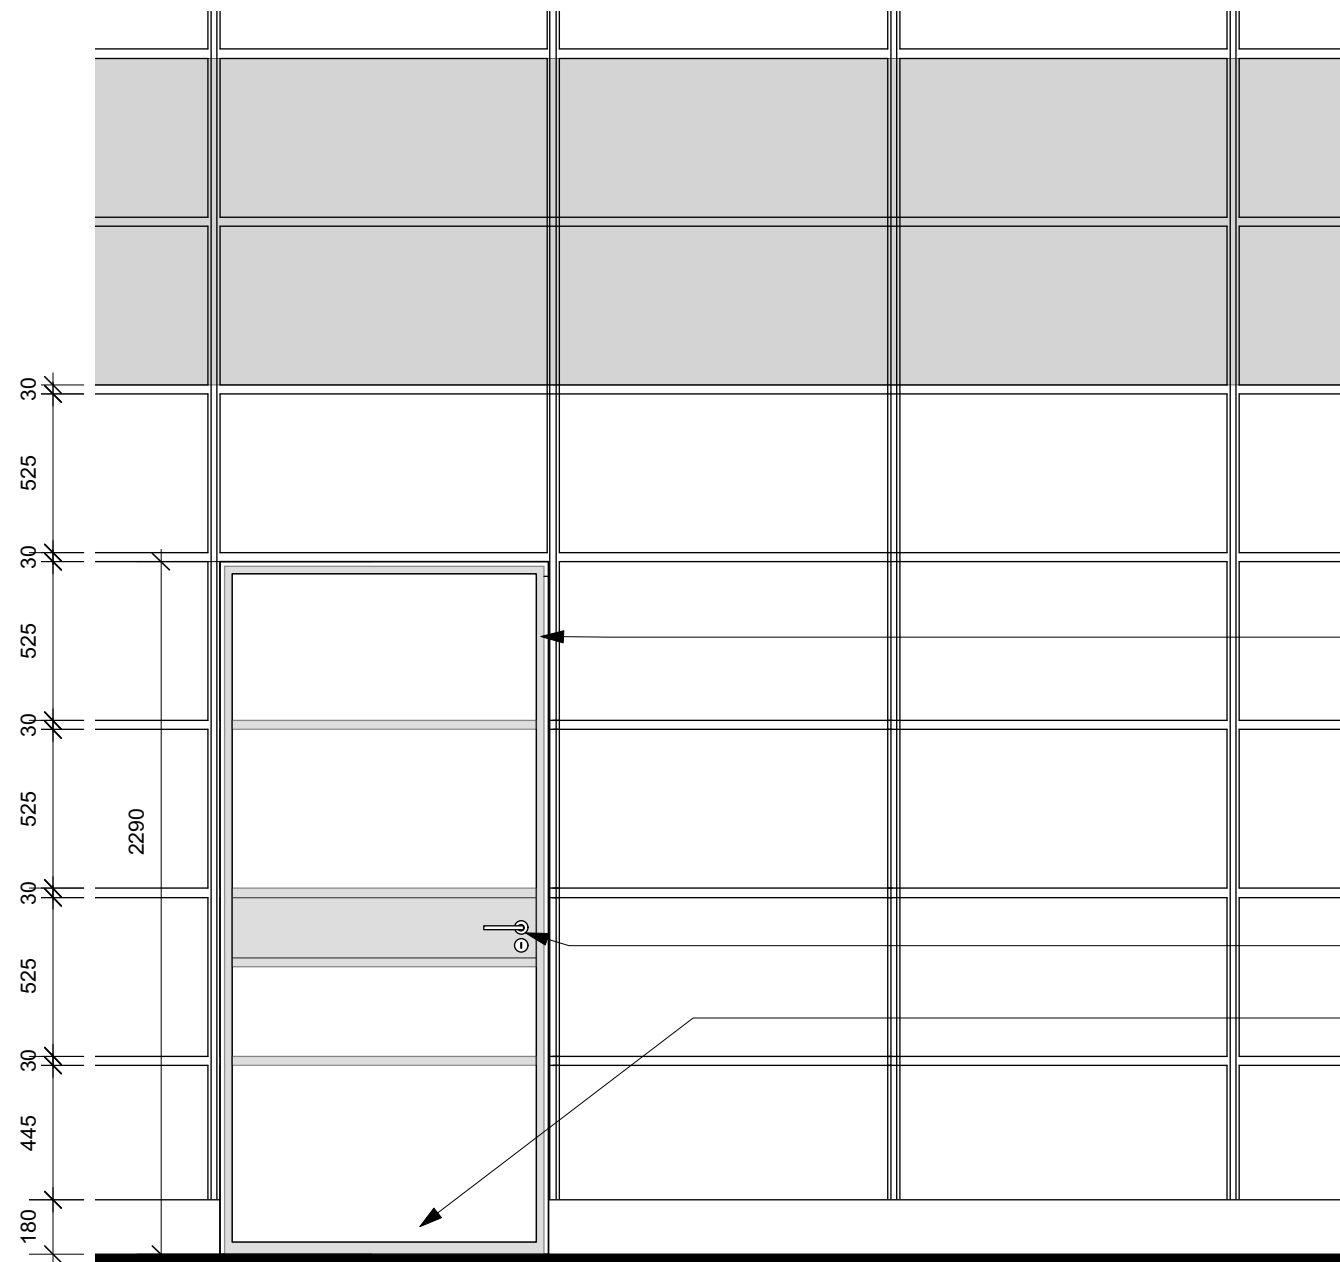

SCALE BAR

1 New Exterior Door
1:25 @ A3

2 New Exterior Door
1:25 @ A3

3 Section New Exterior Door
1:25 @ A3

Drawing Number	301
Location	Camden Town
Drawing Title	New Exterior Door
Scale	1:25 @ A3
First Issue	23 Nov 2018
Drawn By	AG / MM