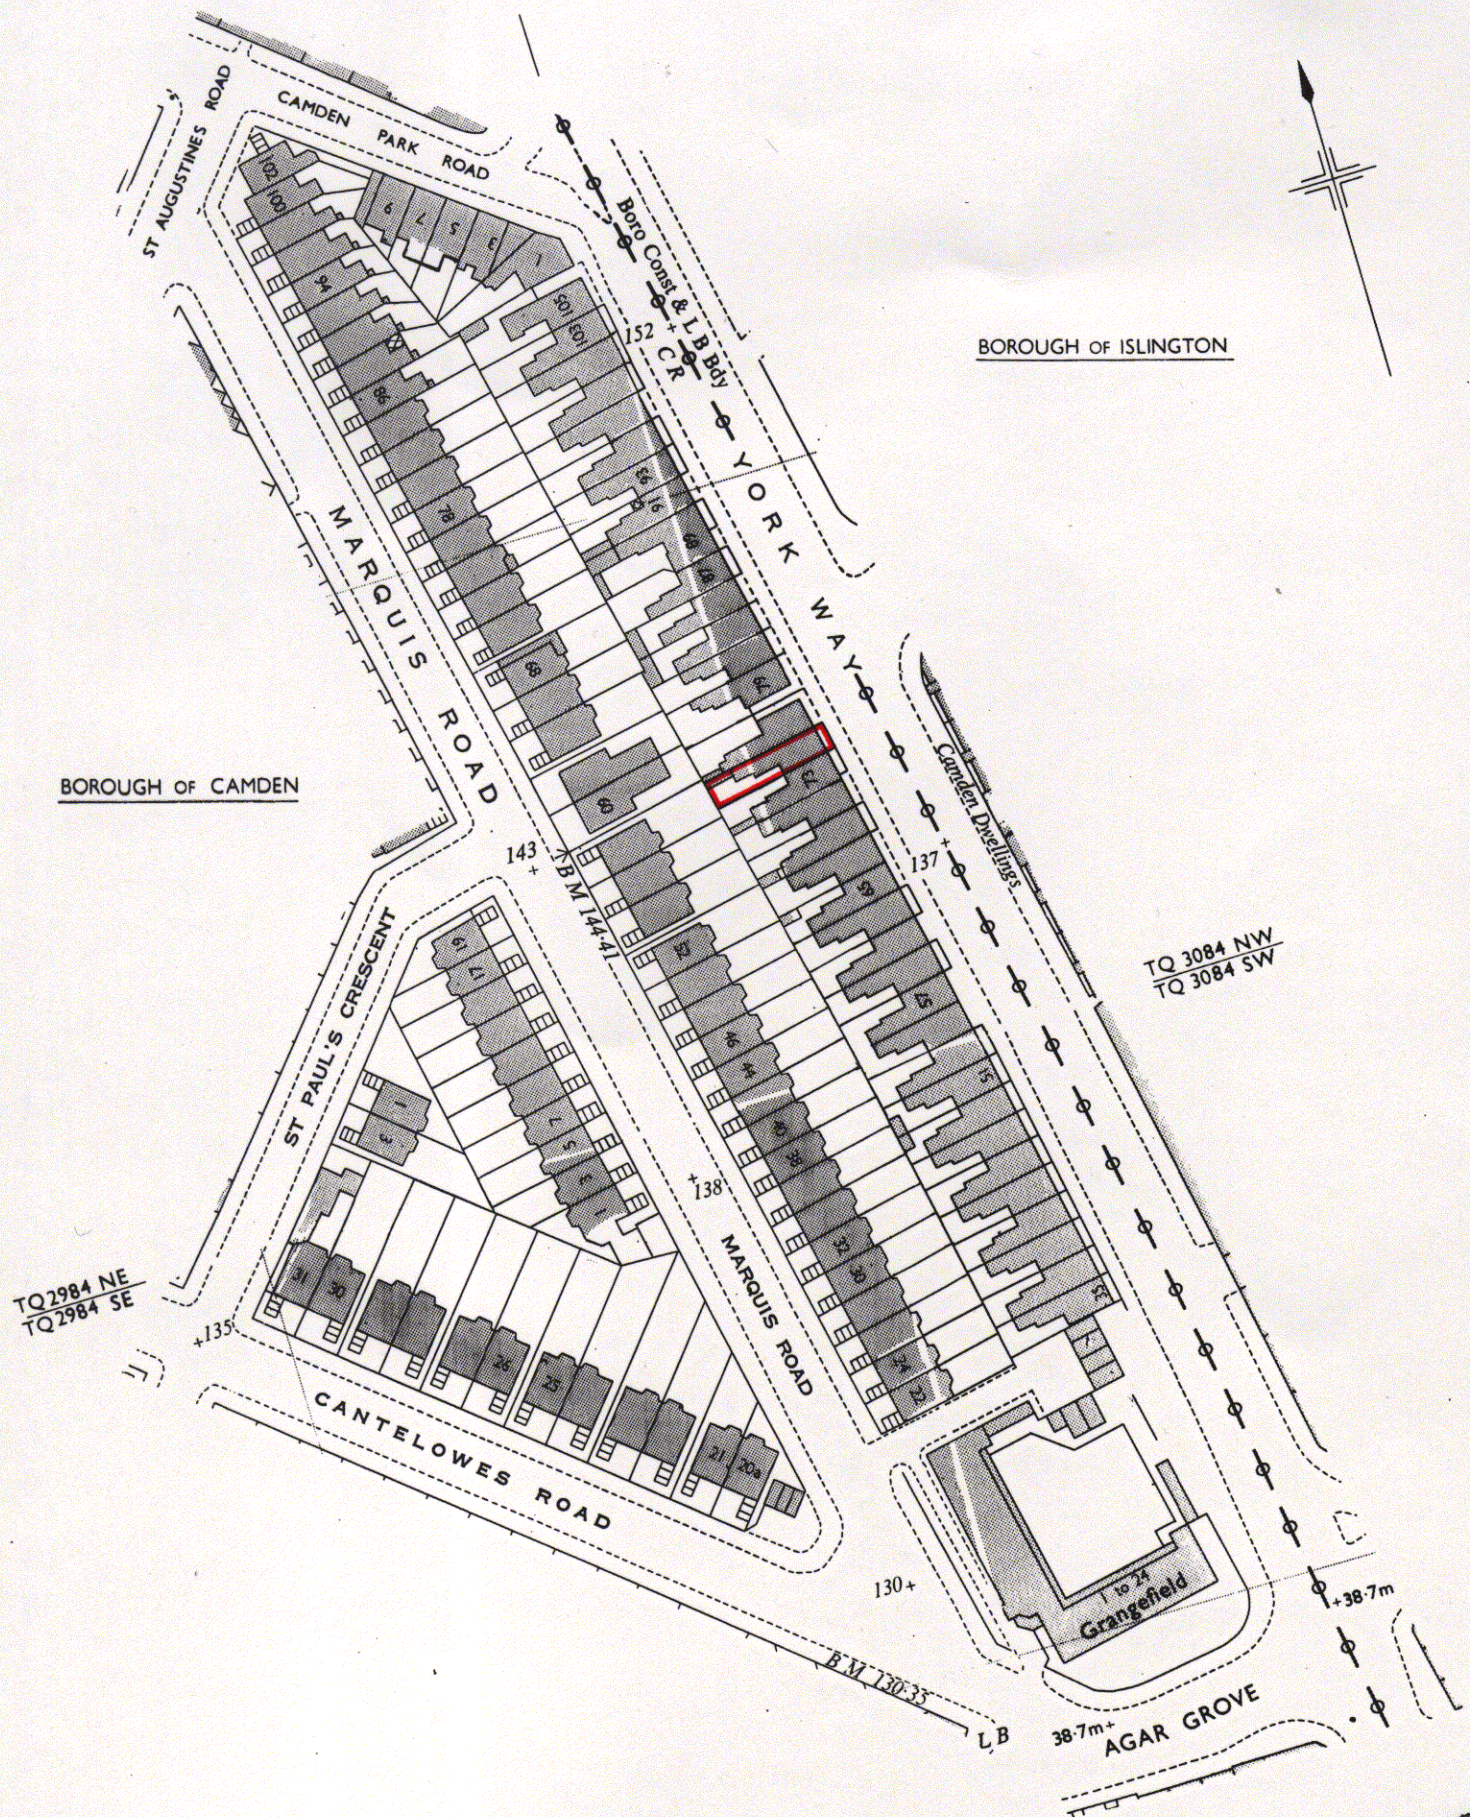

This official copy was delivered electronically and when printed will not be to scale. You can obtain a paper official copy by ordering one from HM Land Registry.

This official copy is issued on 21 November 2018 shows the state of this title plan on 21 November 2018 at 12:23:41. It is admissible in evidence to the same extent as the original (s.67 Land Registration Act 2002). This title plan shows the general position, not the exact line, of the boundaries. It may be subject to distortions in scale. Measurements scaled from this plan may not match measurements between the same points on the ground.

H.M. LAND REGISTRY

TITLE NUMBER

NGL 788424

ORDNANCE SURVEY
PLAN REFERENCE

COUNTY SHEET
GREATER LONDON

NATIONAL GRID
TQ 2984

SECTION
X

Scale: 1/1250

© Crown copyright 1973

Old Reference LN VII 13 B

TQ2984 NE
TQ2984 SE

TQ 3084 NW
TQ 3084 SW