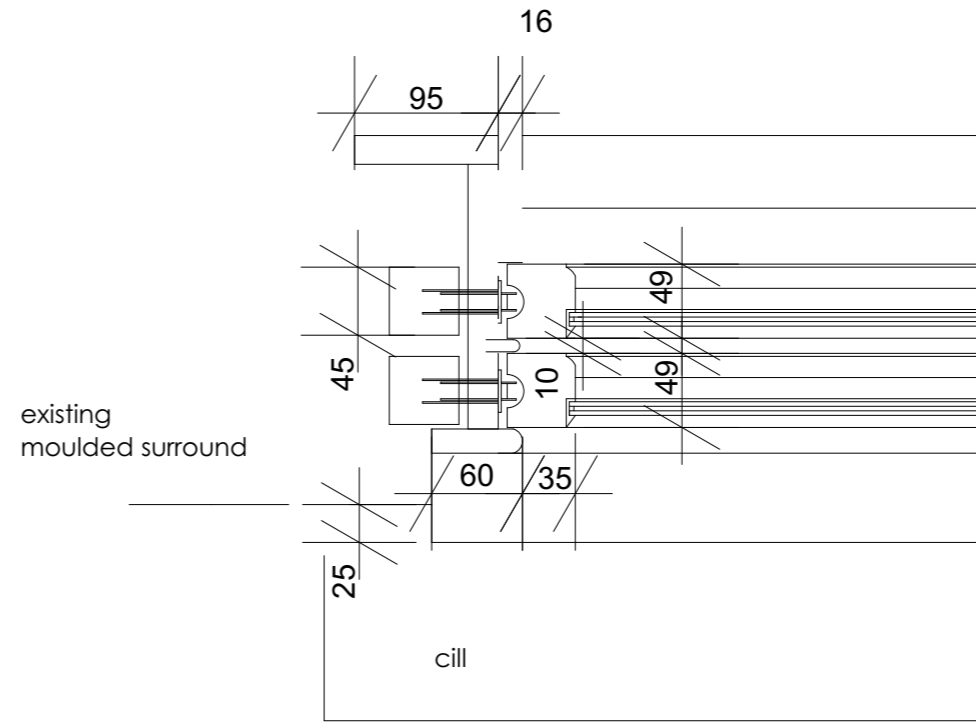

0mm. 500mm.

Slimlite astrgal to take
12mm double glazed unit

Third Floor, 33 Regents Park Road, London NW1 7TL
Replacement of Windows with Double Glazing

Typical Sash window detail - with double glazed units.